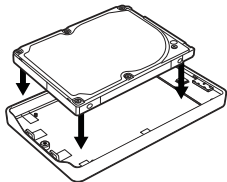

# DIY Enclosure Kit

Installation Manual

1. Place the HDD in the base of the enclosure

2. Stick foam pads to HDD  
(optional - for drives with a height of 7mm)

3. Click the top half of the enclosure on to the base