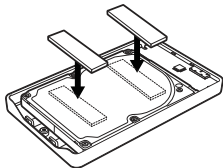

# DIY Enclosure Kit

Installation Manual

1. Place the HDD in the base of the enclosure

2. Stick foam pads to HDD  
(optional - for drives with a height of 7mm)

3. Click the top half of the enclosure on to the base