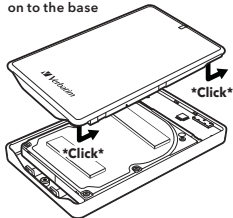

# DIY Enclosure Kit

Installation Manual

1. Place the HDD in the base of the enclosure

2. Stick foam pads to HDD  
(optional - for drives with a height of 7mm)

3. Click the top half of the enclosure on to the base