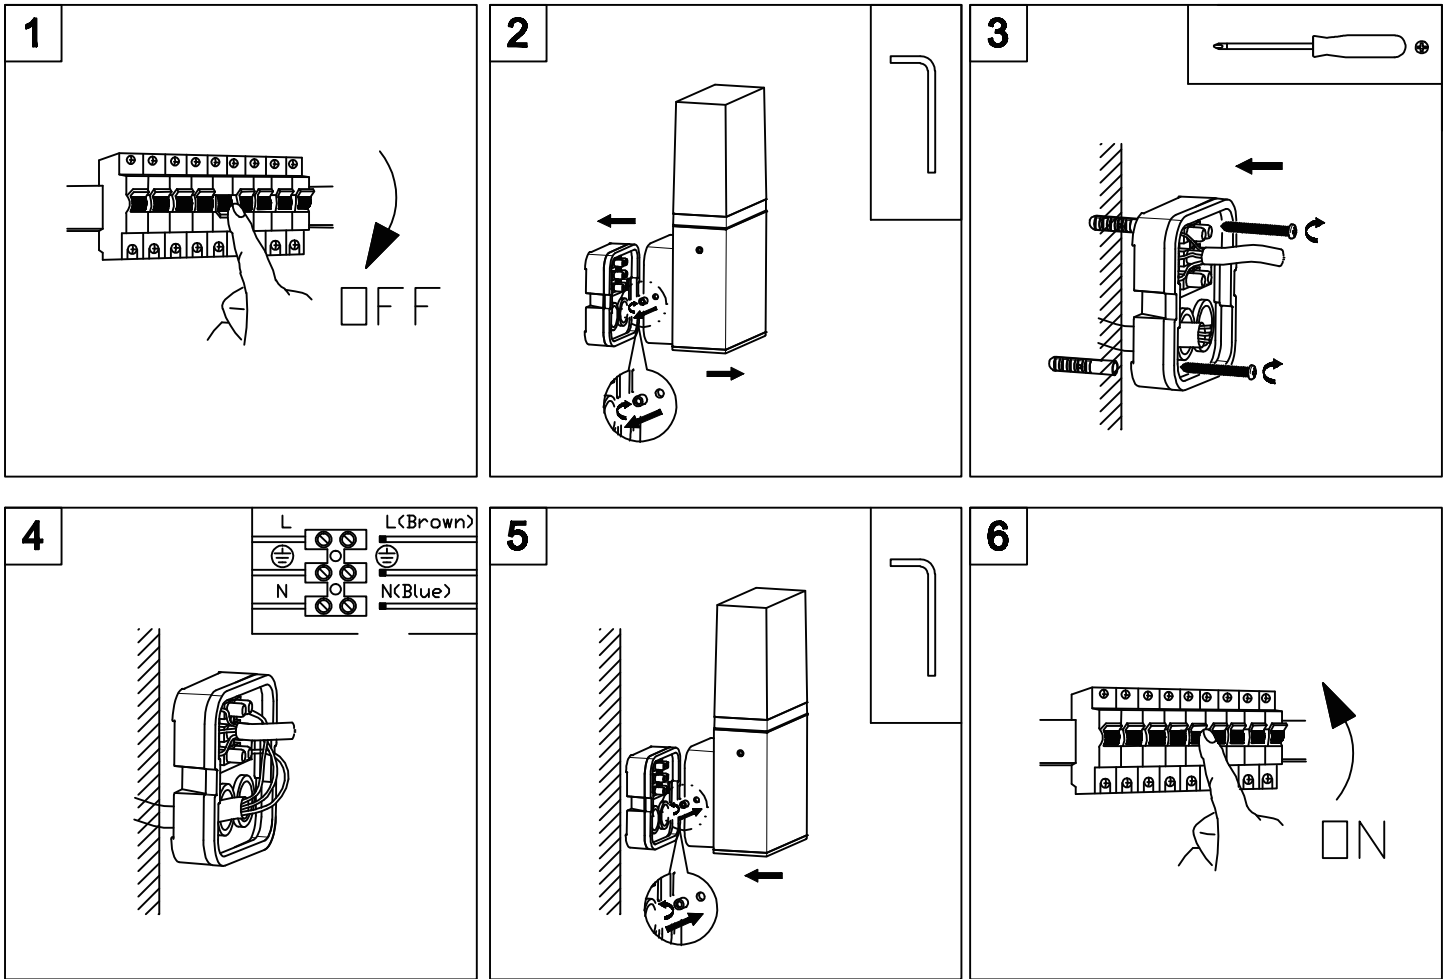

INSTRUCTION MANUAL

Malia WL LED Dark Grey
95190

This item contains
unchangeable LED

360	LM
8	W
3000	K
>80	Ra
30000	H