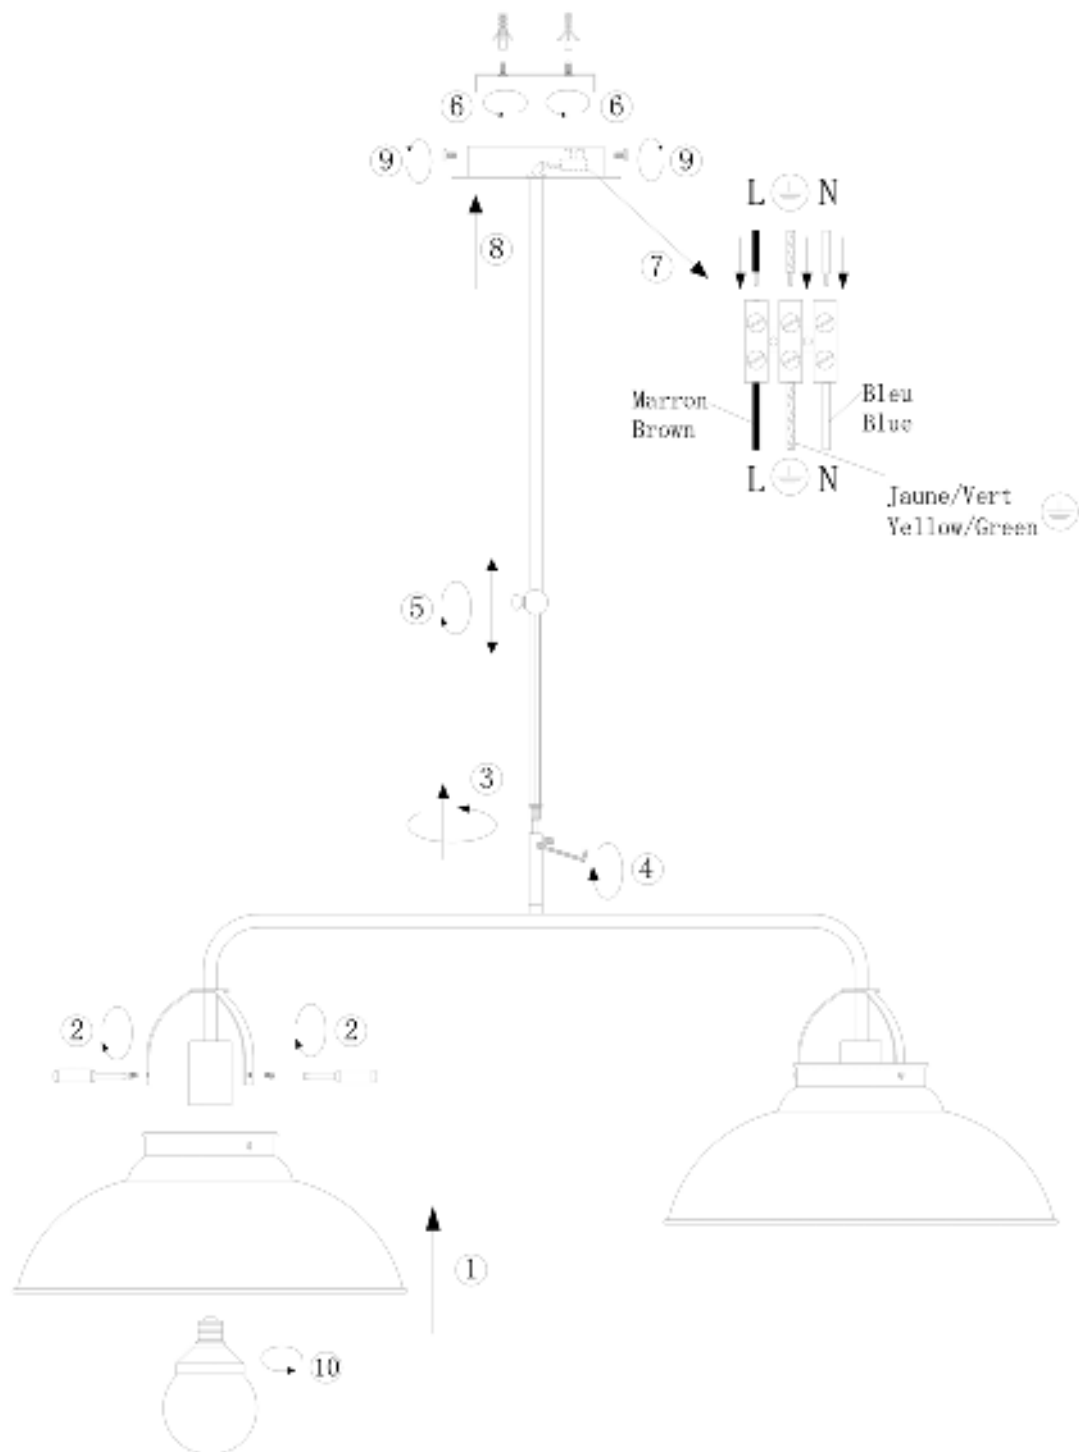

Line drawing of the item (with outline dimensions)

Item number:
31348/02/15

Installation drawing (the same as it in its instruction manual)

Technical details

materials used:	Steel	
color:	15	Iron grey
dimmable and how is the fixture dimmable:		
size:	Height:	110cm
	Length:	106CM
	Width:	D40cm
	Net Weight:	2.8kgs
power requirements:	220-240V~50HZ	
bulb type and maximum Wattage:	E27	Max.60w
number of bulbs:	2XE27	
IP degree:	IP20	