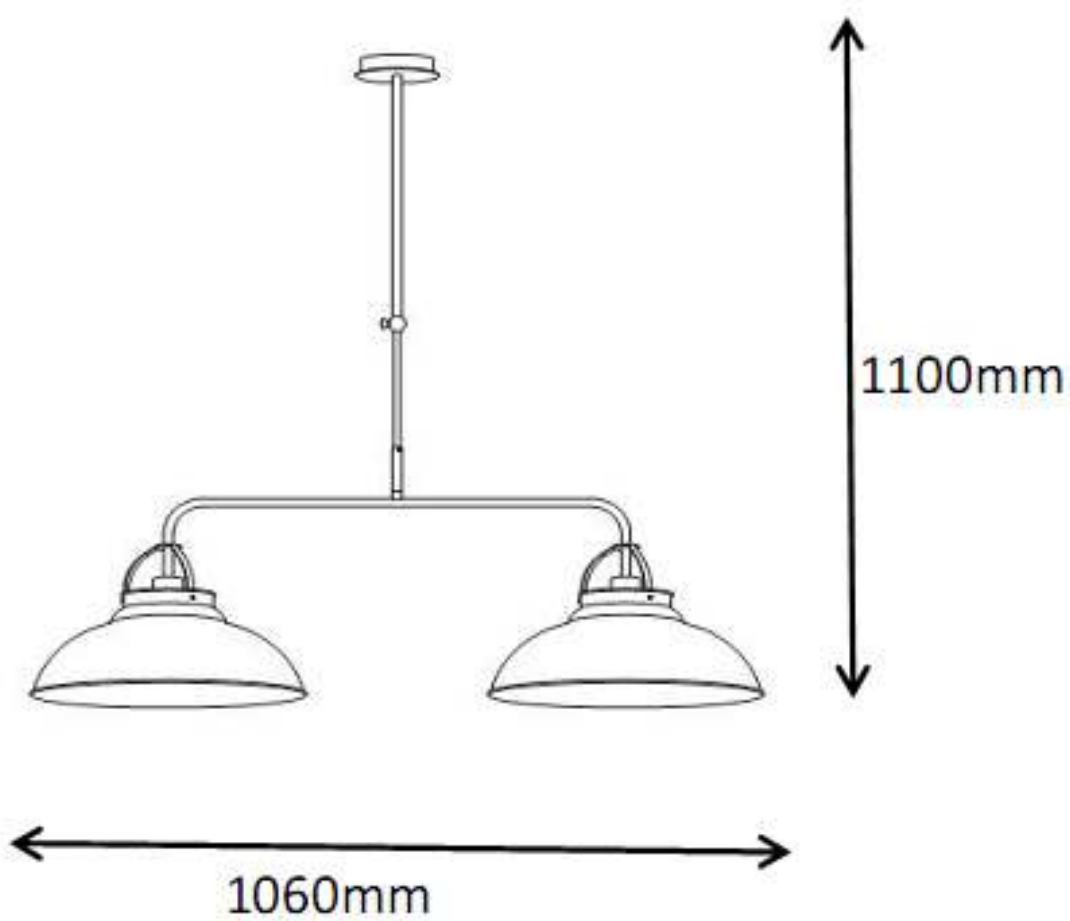

Line drawing of the item (with outline dimensions)

Item number:
31348/02/15

Installation drawing (the same as it in its instruction manual)

Technical details

materials used:	Steel	
color:	15	Iron grey
dimmable and how is the fixture dimmable:		
size:	Height:	110cm
	Length:	106CM
	Width:	D40cm
	Net Weight:	2.8kgs
power requirements:	220-240V~50HZ	
bulb type and maximum Wattage:	E27	Max.60w
number of bulbs:	2XE27	
IP degree:	IP20	