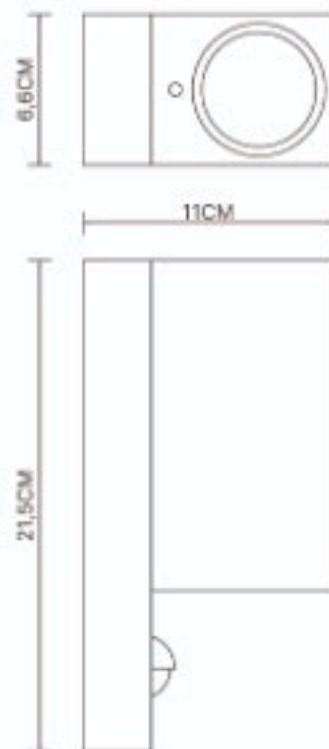

CORELLA

1140055

Excluded

- Black
- 2x GU10 (excl.)
- Max. 35W
- 220-240V~60Hz

www.olucia.com
Made in China

Outdoor

2 YEAR WARRANTY
www.olucia.com/warranty

Olucia