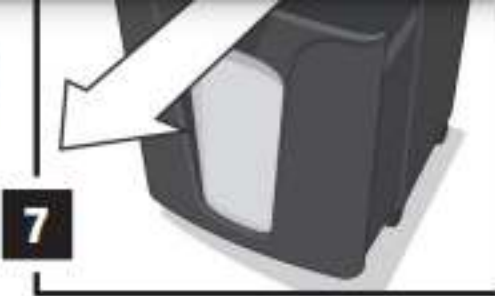

3

7

8

9

Specifications

	REM 820
Cutting Type	Micro-Cut
Shred Size	2 x 15mm
Security Class	P-5
Sheet Capacity (one pass)	8 sheets
Entry Width	220mm
Product Dimensions	565 x 351 x 260mm
Rated Voltage/Frequency	220-240Vac 50/60Hz
Rated Current	1.3A

Introduction

Thank you for choosing this shredder from Rexel. We are sure it will serve you well, but please take a little time to read these instructions to ensure you get the best out of your machine.

Shredder Control Panel