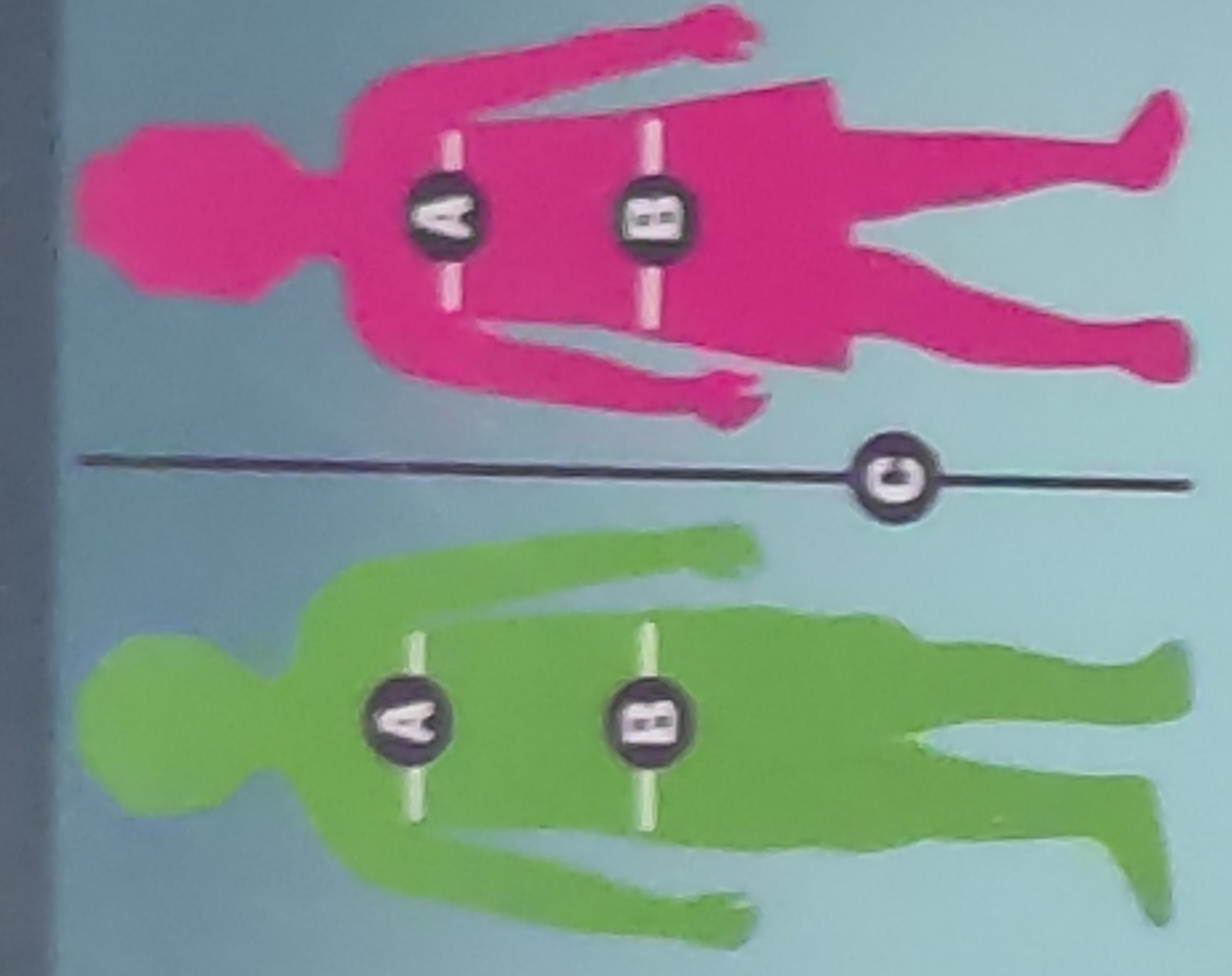

MASHA COSTUME

AGE	2-3	3-4	4-6
INCH	CM	INCH	CM
A	20 1/2 - 21 1/2	21 1/2 - 22 1/2	23 - 25
B	20 - 21	21 - 22	21 1/2 - 22 1/2
C	39 - 40	89 - 100	45 - 51
			115 - 120

MASHA COSTUME

CONTAINS: DRESS AND HEADSCARF

FR - Robe et foulard pour la tête
 DE - Kleid und Kopftuch
 PT - Vestido e lenço para a cabeça
 NL - Jurk en hoofddoek

EN - WARNING! KEEP AWAY FROM FIRE! Fabric may fade when washed. Keep these details for future reference.