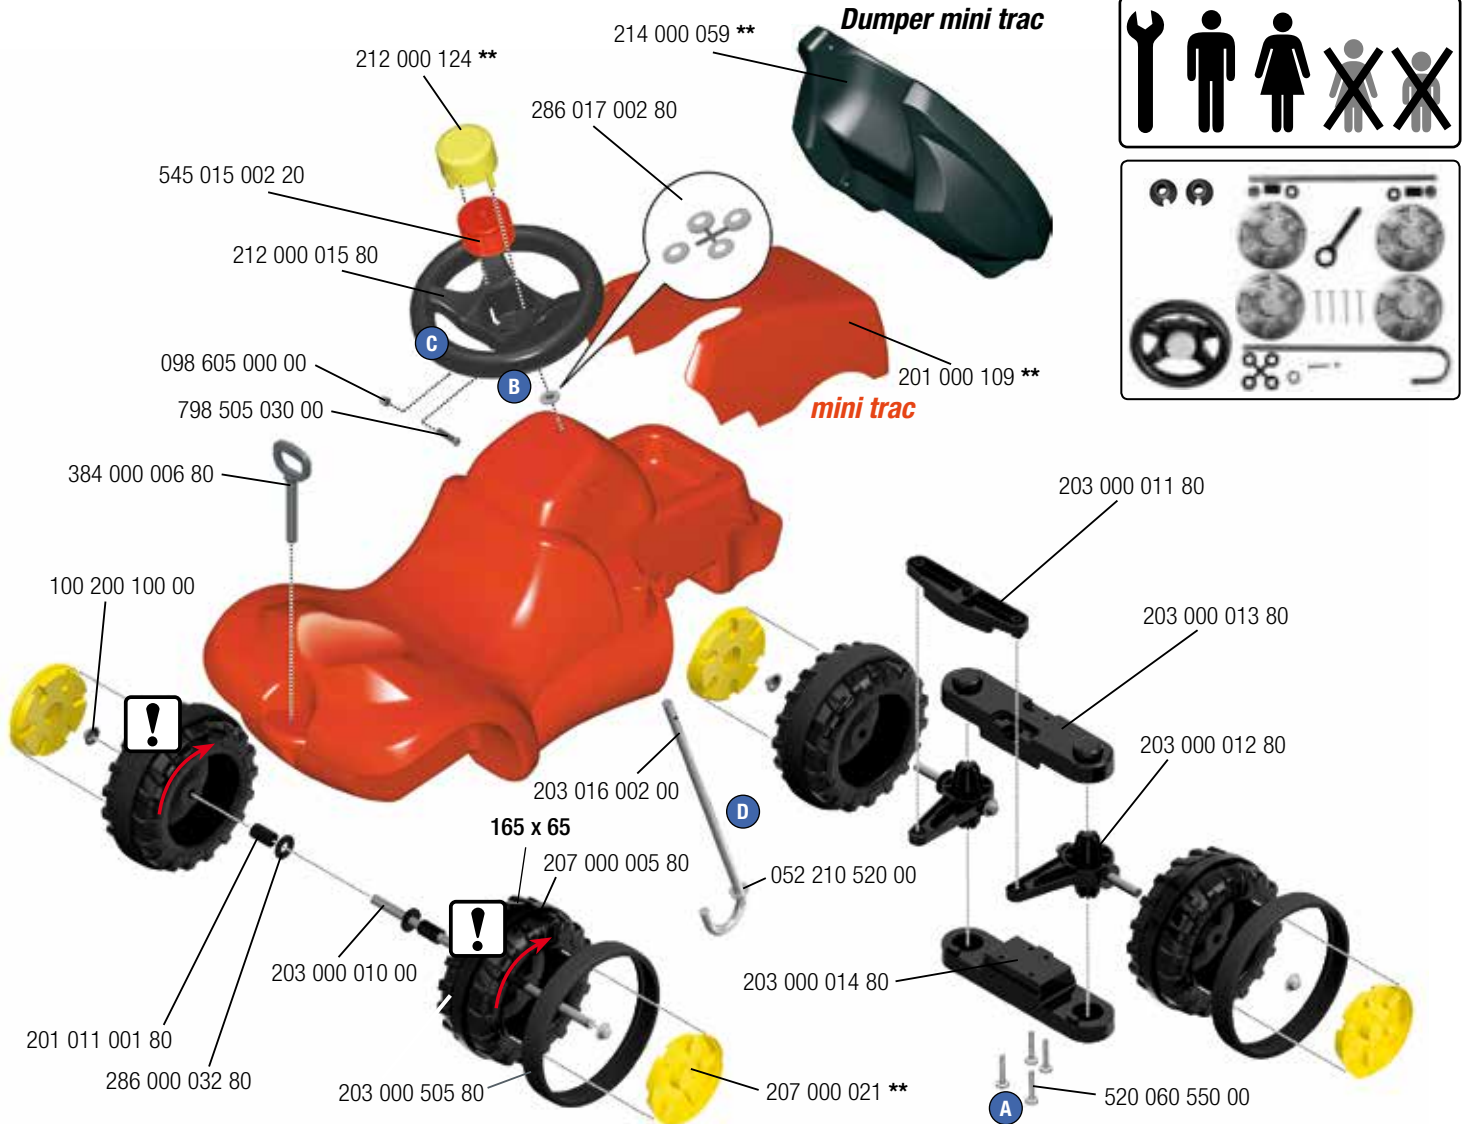

rolly toys Kundendienst Deutschland:
Tel: +49 (0) 95 68 / 856-142
Fax: +49 (0) 95 68 / 856-183
e-mail: service@rollytoys.de

2016/12

202.000.800.00

A $\varnothing 5 \times 50$
4x

B M5 x 30
1x

C M5
1x

D $\varnothing 20 \times \varnothing 10,5 \times 1$
1x

0 10 20 30 40 50 mm
(metrisch • metric)

+10	+26	+47
+12	+30	+51
+13	+37	+54
+20	+38	+60
+22	+40	+70
+23	+41	+75
+25	+44	+80

made in Germany

Franz Schneider GmbH & Co KG
P.O.Box 1460
D-96459 · Neustadt bei Coburg · Germany
Tel.: +49 (0) 95 68 / 856-0
Fax.: +49 (0) 95 68 / 856-190
www.rollytoys.com