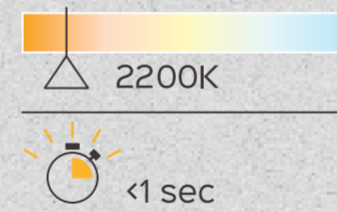

106\*106\*158mm

LED Filament G95  
40W=5W 450LM E27

LED Filament G95  
5WATT 450LUMEN

G95 E27 5W 450LM 2200K  
Gold Dimmable

01089

450  
LUMEN  
40W=5WATT  
220-240VOLT

F  
BEAM ANGLE 330°  
40W=5WATT  
2200K  
E 27  
CRI>80