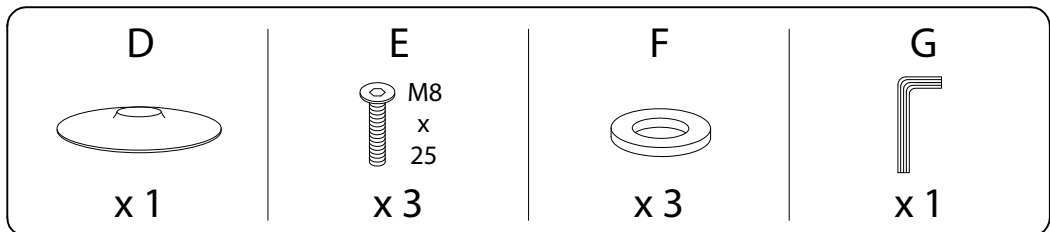

An icon showing an L-shaped metal bracket inside a circle, and a power drill with a diagonal line through it, indicating that a drill should not be used.	A warning triangle icon with an exclamation mark inside.	A clock icon showing a 30-minute duration.
An icon showing a rectangular block on a mat with a diagonal line through it, and another rectangular block with a diagonal line through it, indicating that a block should not be used.	A warning triangle icon with an exclamation mark inside.	An icon of a person, representing a single person.

30'

1

1/4

1

2

3