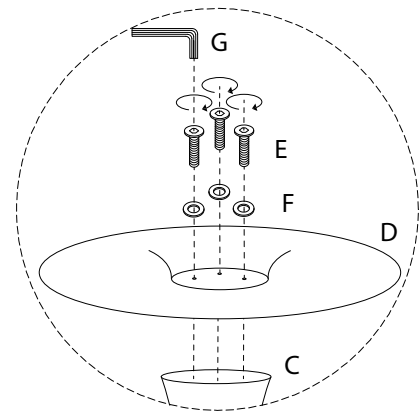

An icon showing an L-shaped metal bracket inside a circle, and a power drill with a diagonal line through it, indicating that a drill should not be used.	A warning triangle icon with an exclamation mark inside.	A clock icon showing a 30-minute duration.
An icon showing a rectangular block on a mat with a diagonal line through it, and another rectangular block with a diagonal line through it, indicating that a block should not be used.	A warning triangle icon with an exclamation mark inside.	An icon of a person, representing a single person.

30'

1

1/4

1

2

3