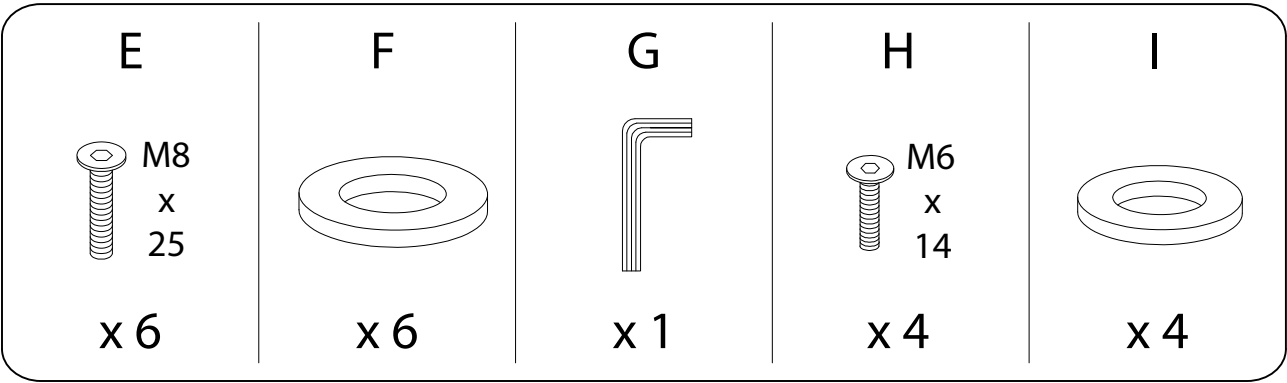

An icon showing an L-shaped metal bracket inside a circle, and a power drill with a diagonal line through it, indicating that a drill should not be used.	A warning triangle icon with an exclamation mark inside.	A clock icon showing a 30-minute duration.
An icon showing a rectangular block on a mat with a diagonal line through it, and another rectangular block with a diagonal line through it, indicating that a block should not be used.	A warning triangle icon with an exclamation mark inside.	An icon of a person, representing a single person.

30'

1

1/4

1

2

3