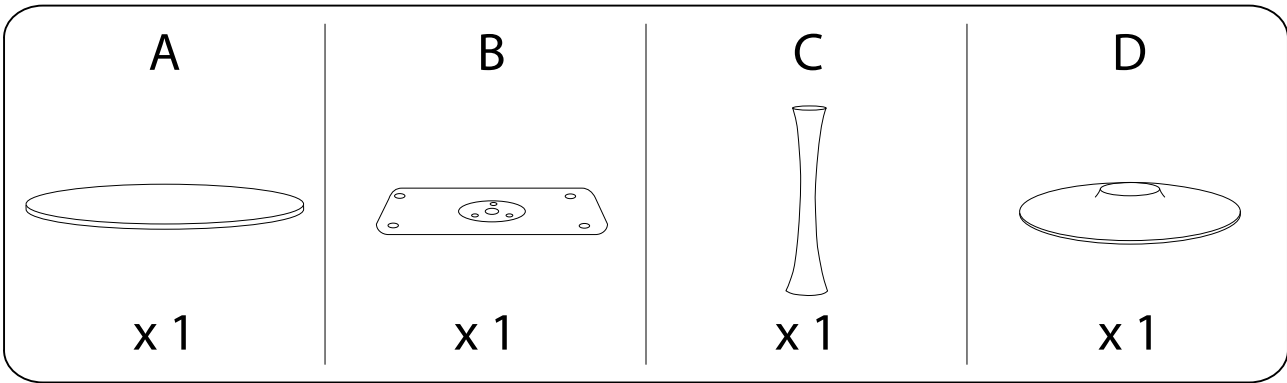

An icon showing an L-shaped metal bracket inside a circle, and a power drill with a diagonal line through it, indicating that a drill should not be used.	A warning triangle icon with an exclamation mark inside.	A clock icon showing a 30-minute duration.
An icon showing a rectangular block on a mat with a diagonal line through it, and another rectangular block with a diagonal line through it, indicating that a block should not be used.	A warning triangle icon with an exclamation mark inside.	An icon of a person, representing a single person.

30'

1

1/4

1

2

3