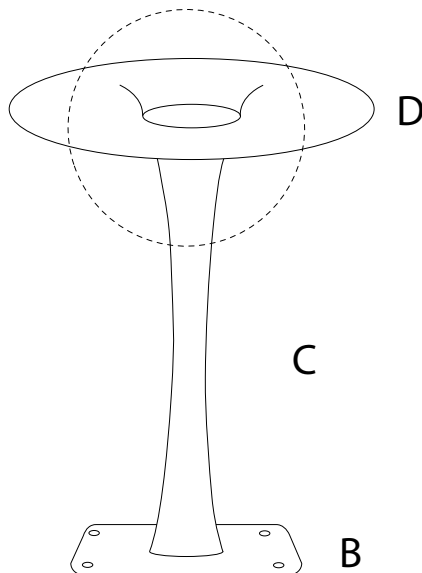

An icon showing an L-shaped metal bracket inside a circle, and a power drill with a diagonal line through it, indicating that a drill should not be used.	A warning triangle icon with an exclamation mark inside.	A clock icon showing a 30-minute duration.
An icon showing a rectangular block on a mat with a diagonal line through it, and another rectangular block with a diagonal line through it, indicating that a block should not be used.	A warning triangle icon with an exclamation mark inside.	An icon of a person, representing a single person.

30'

1

1/4

1

2

3