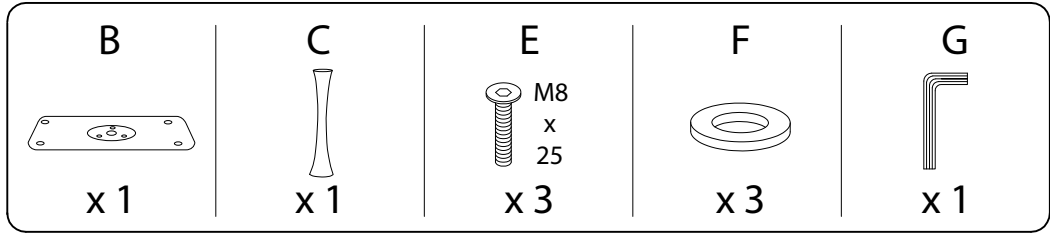

An icon showing an L-shaped metal bracket inside a circle, and a power drill with a diagonal line through it, indicating that a drill should not be used.	A warning triangle icon with an exclamation mark inside.	A clock icon showing a 30-minute duration.
An icon showing a rectangular block on a mat with a diagonal line through it, and another rectangular block with a diagonal line through it, indicating that a block should not be used.	A warning triangle icon with an exclamation mark inside.	An icon of a person, representing a single person.

30'

1

1/4

1

2

3