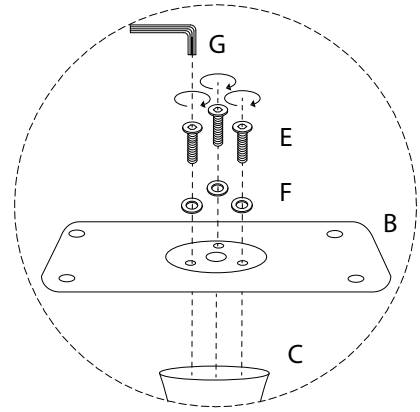

An icon showing an L-shaped metal bracket inside a circle, and a power drill with a diagonal line through it, indicating that a drill should not be used.	A warning triangle icon with an exclamation mark inside.	A clock icon showing a 30-minute duration.
An icon showing a rectangular block on a mat with a diagonal line through it, and another rectangular block with a diagonal line through it, indicating that a block should not be used.	A warning triangle icon with an exclamation mark inside.	An icon of a person, representing a single person.

30'

1

1/4

1

2

3