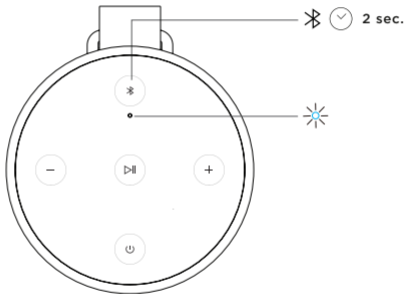

II. BLUETOOTH PAIRING