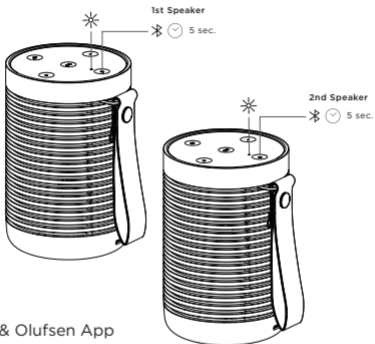

CARABINER

CHARGING

TRUE WIRELESS STEREO - PAIRING

Bang & Olufsen App

TRUE WIRELESS STEREO - UNPAIR

Bang & Olufsen App

BOX OVERVIEW

For user guide, see: