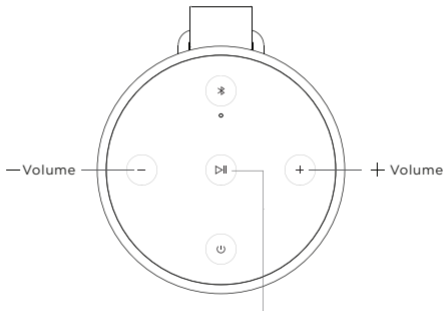

MUSIC OPERATIONS

- ▶|| Play / Pause
- ● > Next
- ● ● < Previous