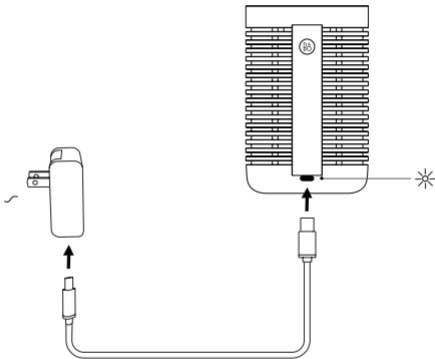

CARABINER

CHARGING

TRUE WIRELESS STEREO - PAIRING

Bang & Olufsen App

TRUE WIRELESS STEREO - UNPAIR

Bang & Olufsen App

BOX OVERVIEW

For user guide, see: