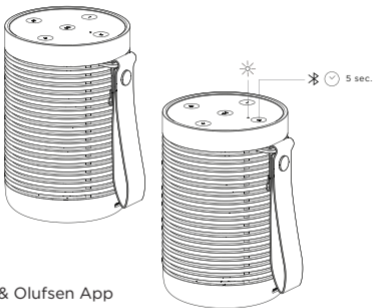

CARABINER

CHARGING

TRUE WIRELESS STEREO - PAIRING

Bang & Olufsen App

TRUE WIRELESS STEREO - UNPAIR

Bang & Olufsen App

BOX OVERVIEW

For user guide, see: