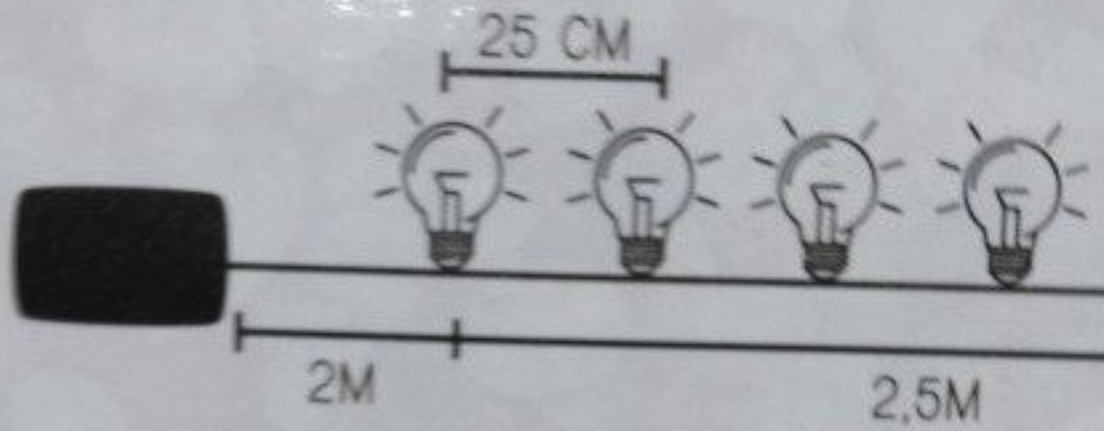

This solar light charges during the day and switches on at night (sunlight) as possible. The batteries should not be disposed in the regular waste bin but should be recycled.

RECHA
(1x AA
SOLAR