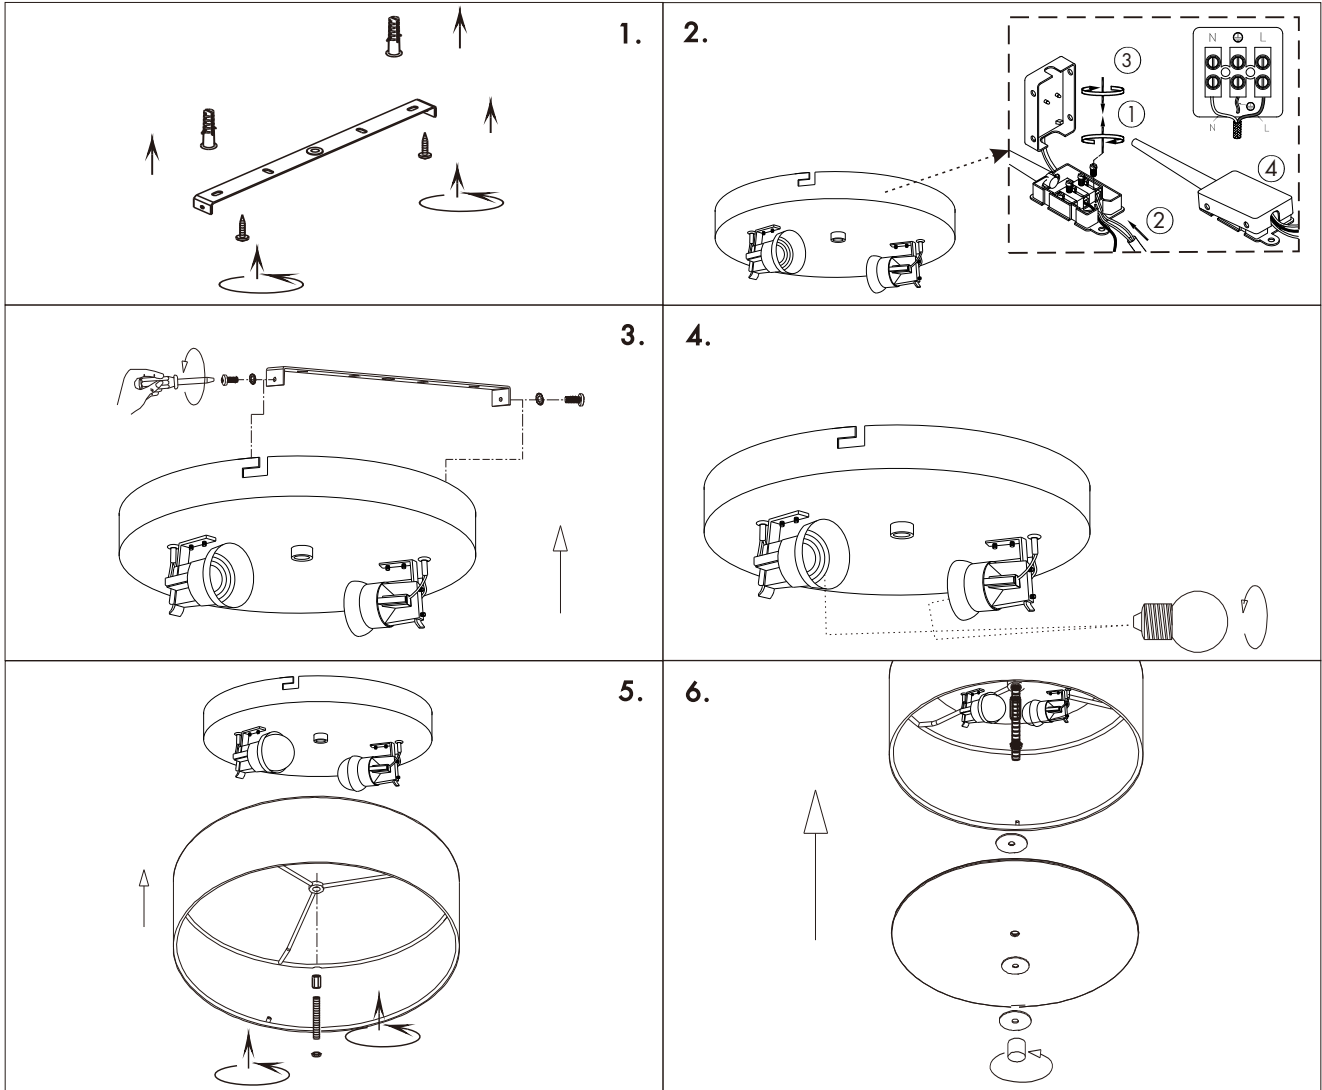

INSTRUCTION MANUAL

Drum CL Jute

Drum CL 30 Jute
Ceiling plate: 2xE27

Overall size:

Drum CL 50 Jute
Ceiling plate: 4xE27

Overall size:

Drum CL 70 Jute
Ceiling plate: 6xE27

Overall size: