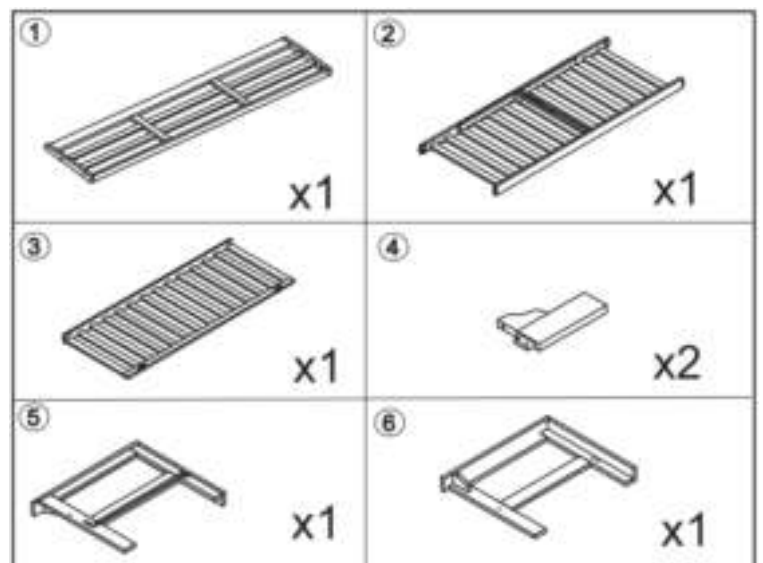

# Lanterfant®

<b>A</b>	 M6x50	x6
<b>B</b>	 M6x30	x4
<b>C</b>	 M6x45	x2
<b>D</b>	 M4x15	x2
<b>E</b>	 M6x50	x1
<b>F</b>		x1

Lounge bank/ Lounge Bench/  
Garten loungebank

Bente

Stap/ Step 1

Step/ Step 2

Step/ Step 3