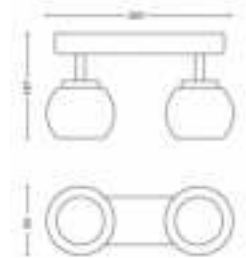

PHILIPS  
myLiving  
Spot  
Balla  
mat chroom  
LED

53322/17/16