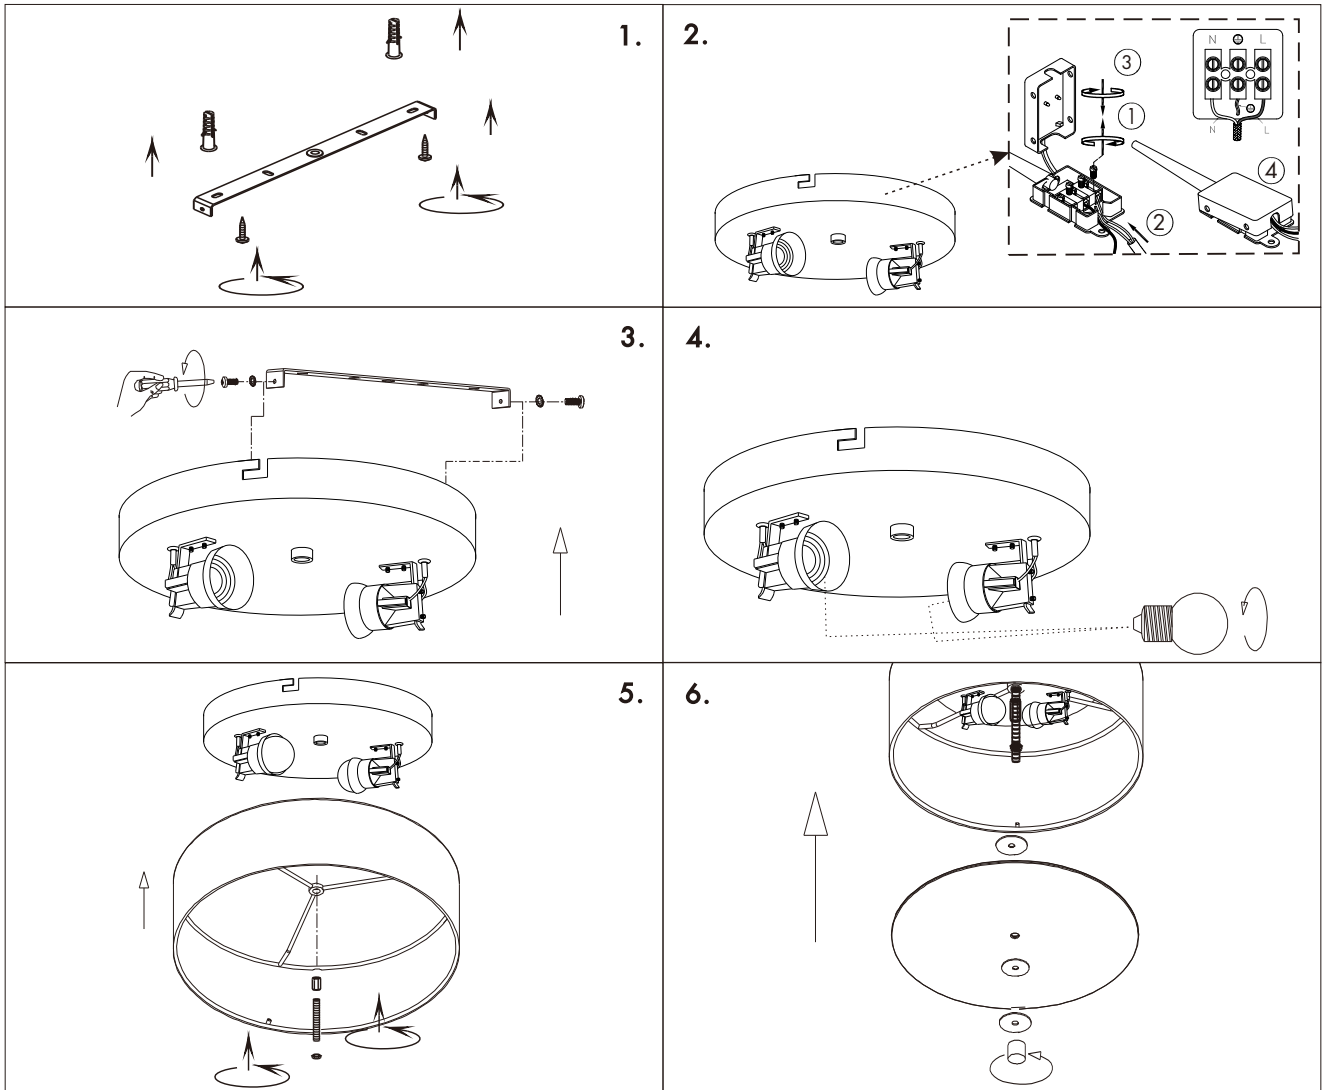

INSTRUCTION MANUAL

Drum CL Jute

Drum CL 30 Jute
Ceiling plate: 2xE27

Overall size:

Drum CL 50 Jute
Ceiling plate: 4xE27

Overall size:

Drum CL 70 Jute
Ceiling plate: 6xE27

Overall size: