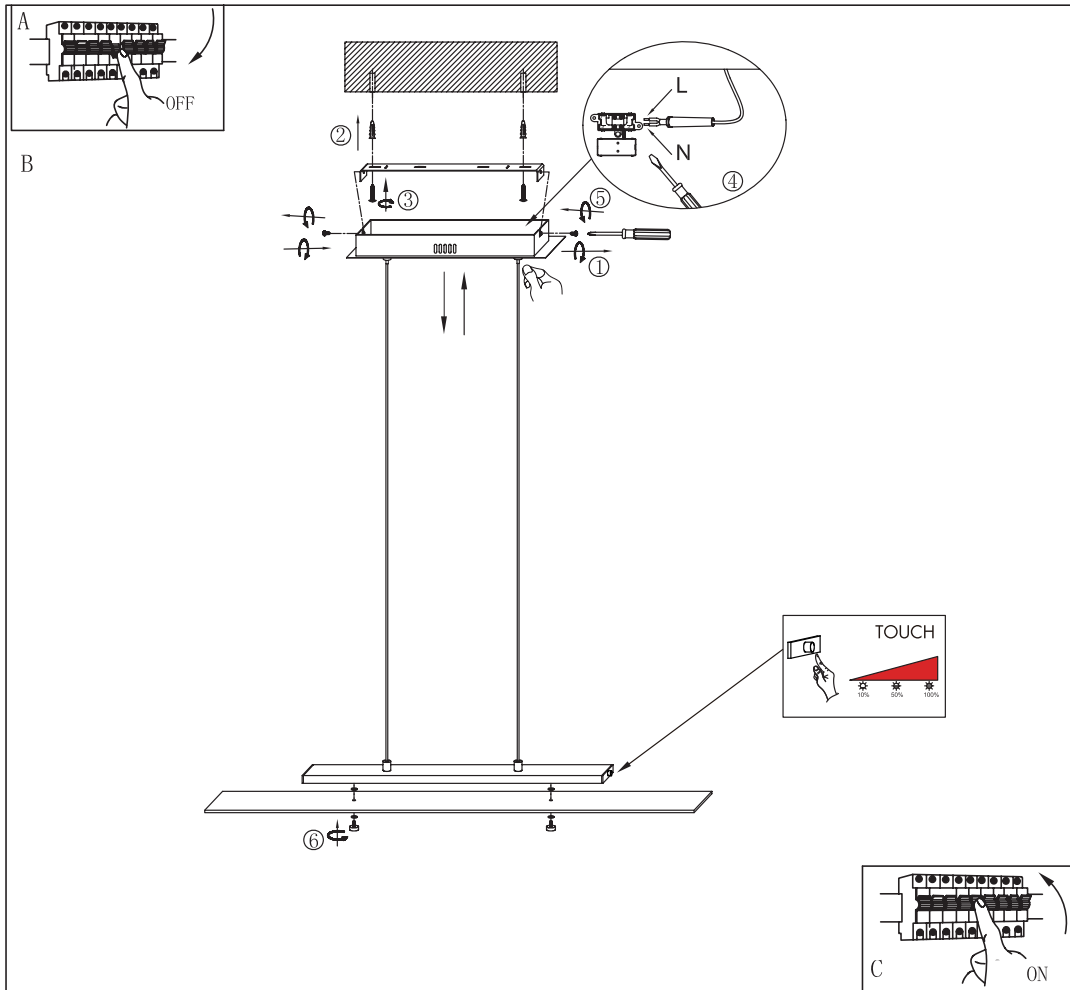

INSTRUCTION MANUAL

Platina HL Satin
92033

Unchangeable LED
4x Max. 4W
3000K
RA>80
20000H

220~240V
50~60HZ