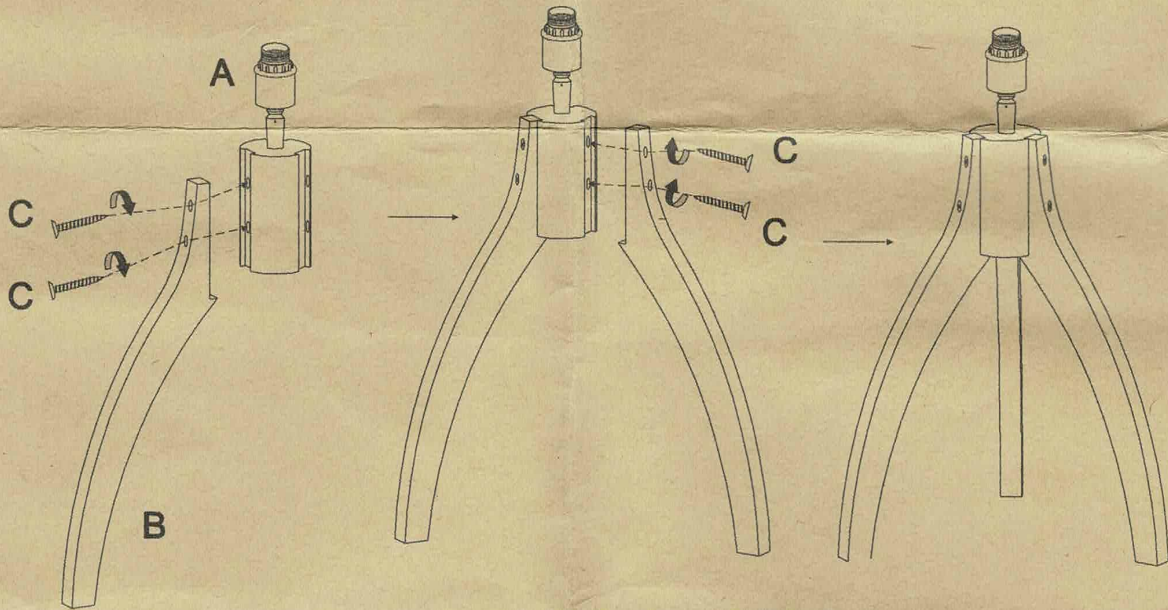

GOOD & MOJO

BACK TO SUSTAINABILITY

ANNAPURNA/T

A 1PC

B 3PCS

C 6PCS
(ST4xH25mm)

PACKING DETAILS

Box size: 12 X 6.5 X 36 CM
Total cbm: 0.002 cbm
G.w.: 0.6 KGS
N.w.: 0.5 KGS
Number of boxes: 1 pc