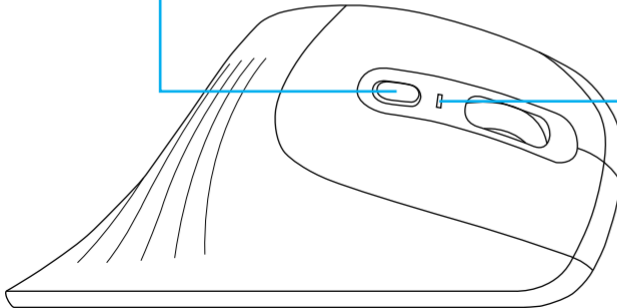

4.

- 600 dpi 
- 1200 dpi 
- 1600 dpi 

5.

FAQ

Frequently asked questions

<http://www.trust.com/23507/faq>

VERRO Wireless Mouse

Quick Installation Guide