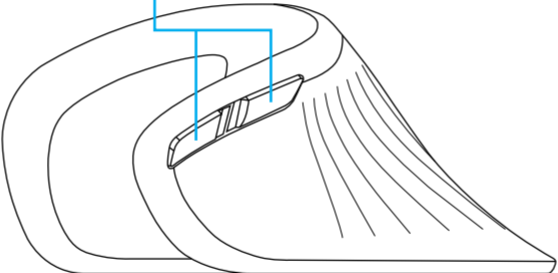

4.

- 600 dpi 
- 1200 dpi 
- 1600 dpi 

5.

FAQ

Frequently asked questions

<http://www.trust.com/23507/faq>

VERRO Wireless Mouse

Quick Installation Guide