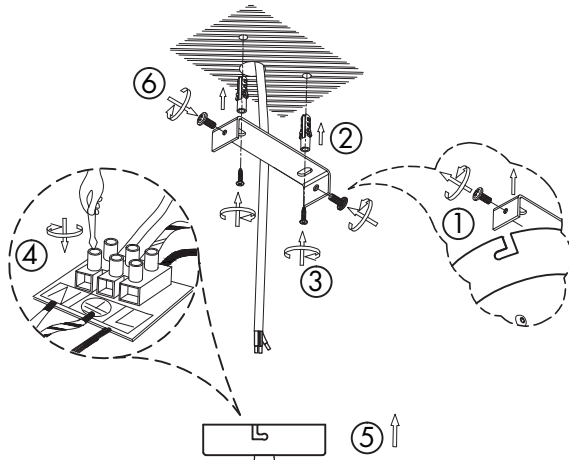

# INSTRUCTION MANUAL

Dallas HL 1 Brown  
93307

1xE27  
Max. 100W  
Bulb is changable

220~240V  
50~60HZ