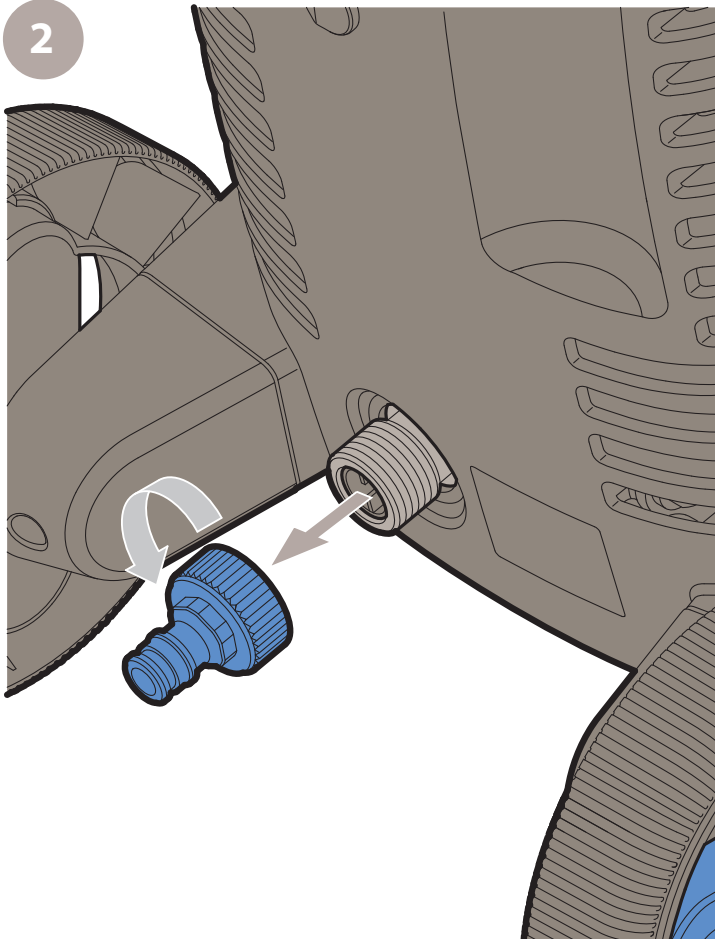

ROUGH NOZZLE

PATIO CLEANER

13

14

C

1

2

3