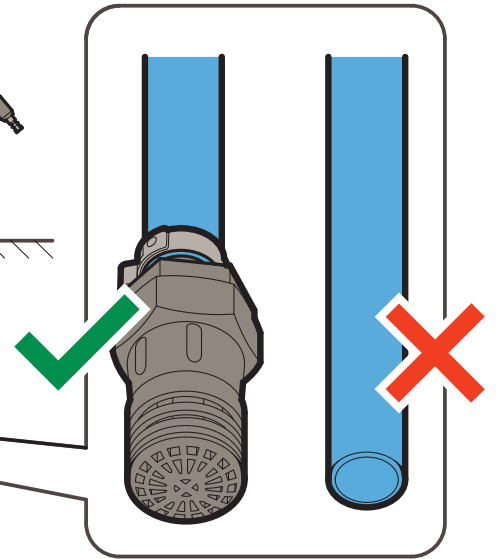

ROUGH NOZZLE

PATIO CLEANER

13

14

C

1

2

3