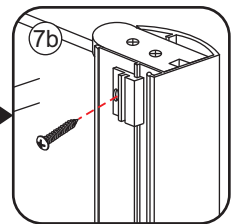

# 5

Φ3mm

X4

4x12

The length of the bar is 950mm, You should cut the length according the size you installed.

Φ6mm

X1

Φ6x30