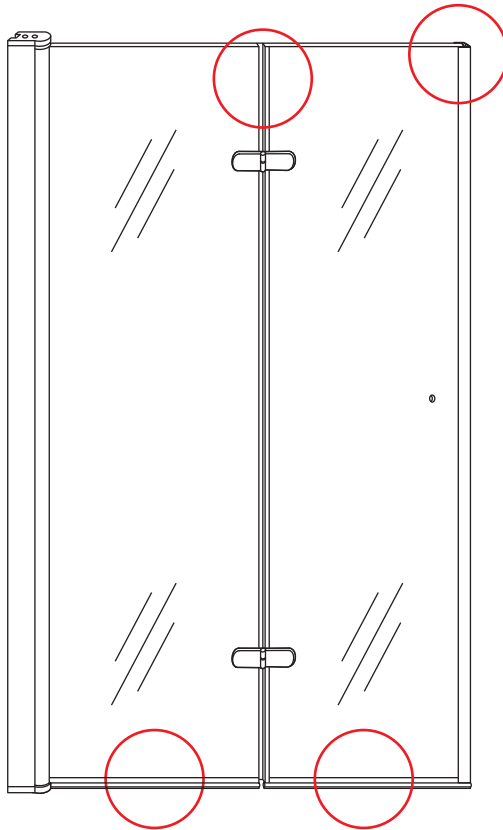

3

(L1+L1)-A/(L2+L2)-A
(R1+R1)-A/(R2+R2)-A