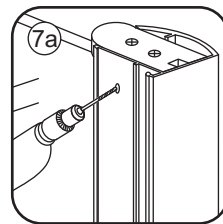

# 5

Φ3mm

X4

4x12

The length of the bar is 950mm, You should cut the length according the size you installed.

Φ6mm

X1

Φ6x30