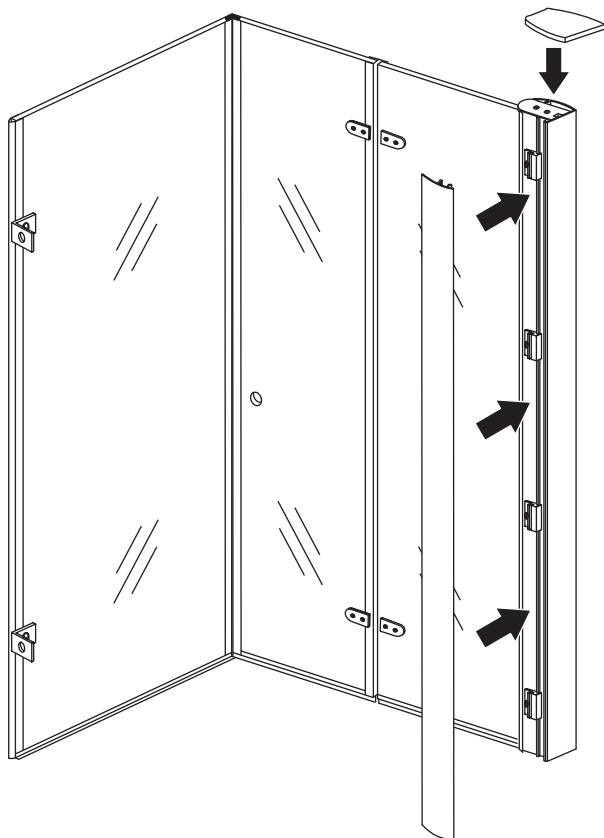

# 5

Φ3mm

X4

4x12

The length of the bar is 950mm, You should cut the length according the size you installed.

Φ6mm

X1

Φ6x30