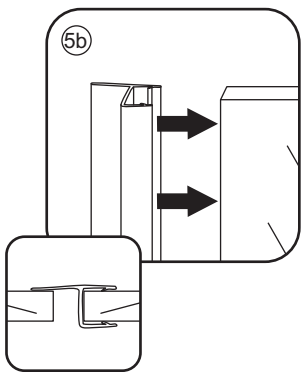

5x38 X2

Φ8x38 X2

3a

3b

3c

3d

Φ6mm X5

4x30 X5

# 5

Φ3mm

X4

4x12

The length of the bar is 950mm, You should cut the length according the size you installed.

Φ6mm

X1

Φ6x30