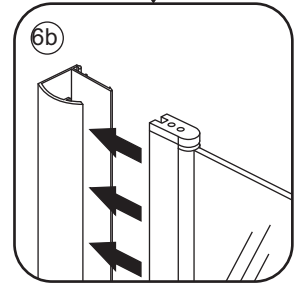

5x38 X2

Φ8x38 X2

3a

3b

3c

3d

Φ6mm X5

4x30 X5

# 5

Φ3mm

X4

4x12

The length of the bar is 950mm, You should cut the length according the size you installed.

Φ6mm

X1

Φ6x30