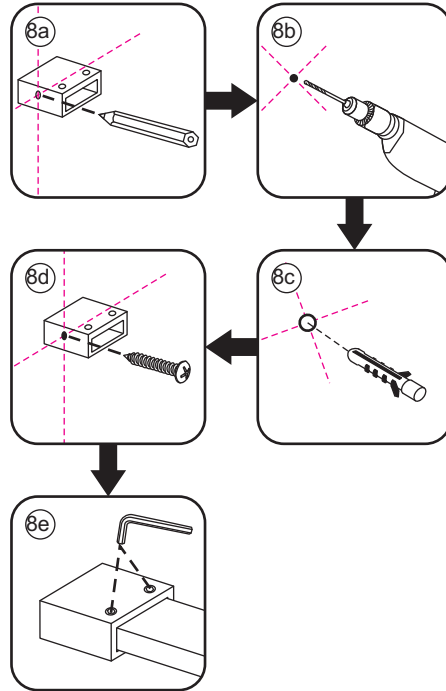

# 5

The length of the bar is 950mm, You should cut the length according the size you installed.

Φ6mm

X1

Φ6x30

X1

4x30

24 uur