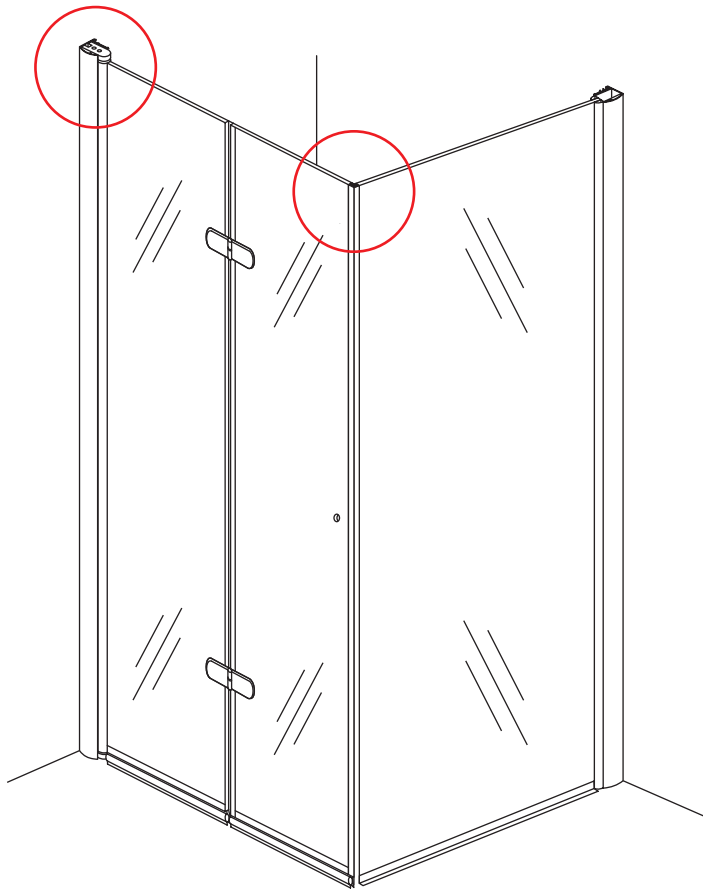

# 5

The length of the bar is 950mm, You should cut the length according the size you installed.

Φ6mm

X1

Φ6x30

X1

4x30

24 uur