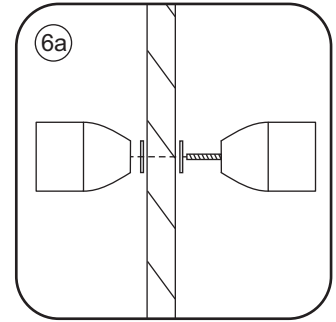

5

Voorzie alleen de
buitenzijde van de
cabine van siliconenkit.