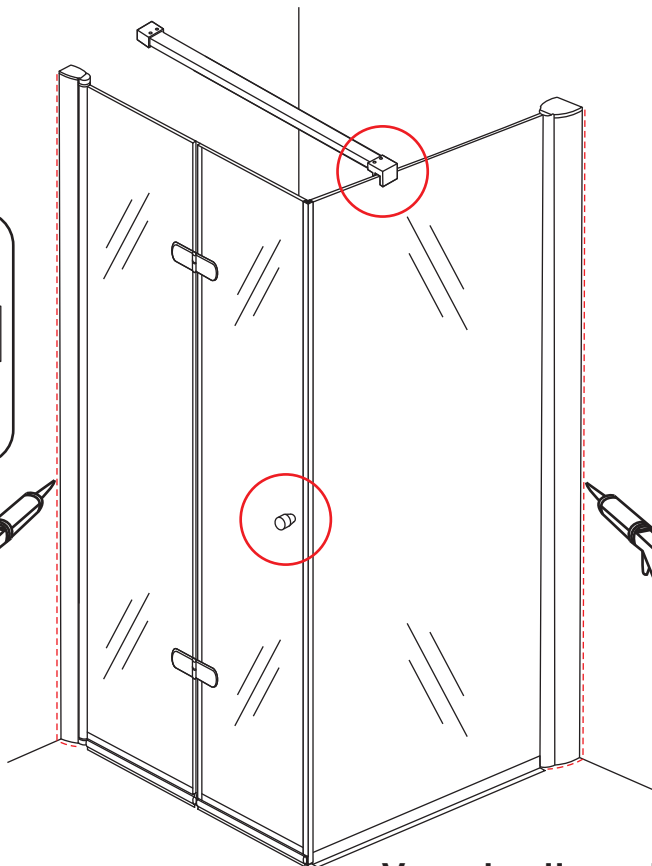

# 5

The length of the bar is 950mm, You should cut the length according the size you installed.

Φ6mm

X1

Φ6x30

X1

4x30

24 uur