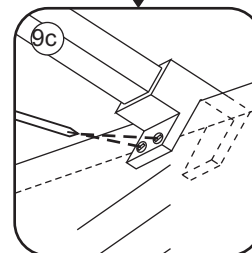

# 5

The length of the bar is 950mm, You should cut the length according the size you installed.

Φ6mm

X1

Φ6x30

X1

4x30

24 uur