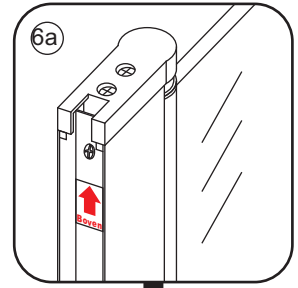

# 5

Φ3mm

X4

4x12

The length of the bar is 950mm, You should cut the length according the size you installed.

Φ6mm

X1

Φ6x30