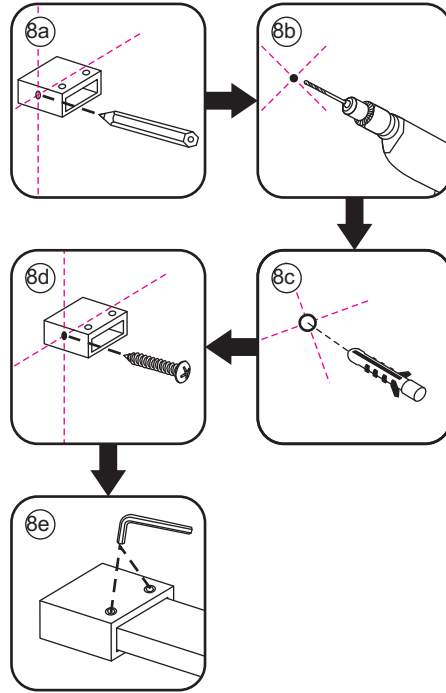

# 5

Φ3mm

X4

4x12

The length of the bar is 950mm, You should cut the length according the size you installed.

Φ6mm

X1

Φ6x30