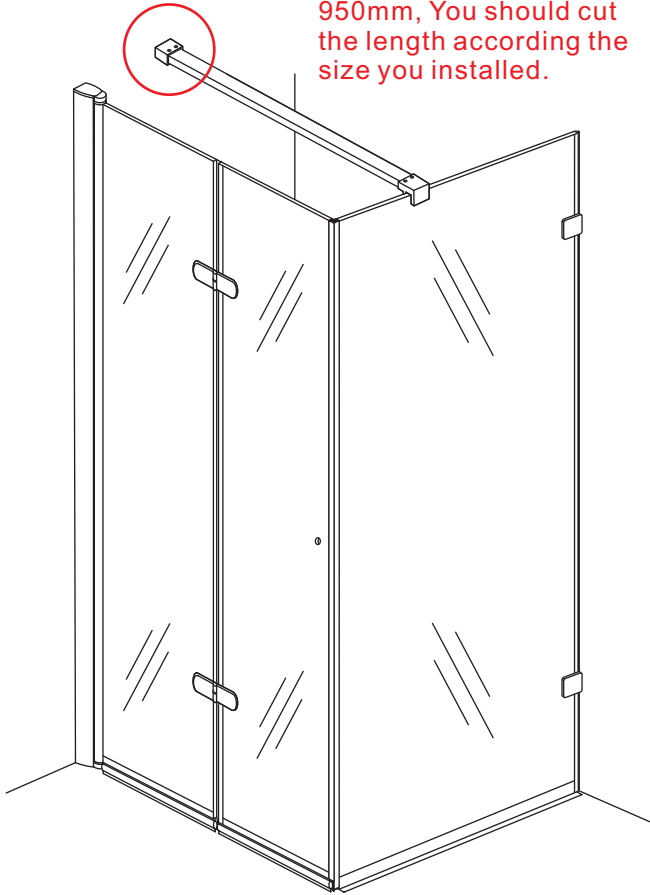

# 5

Φ3mm

X4

4x12

The length of the bar is 950mm, You should cut the length according the size you installed.

Φ6mm

X1

Φ6x30