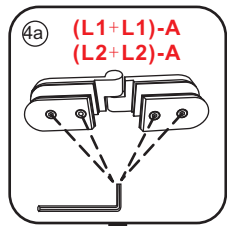

# 5

Φ3mm

X4

4x12

The length of the bar is 950mm, You should cut the length according the size you installed.

Φ6mm

X1

Φ6x30