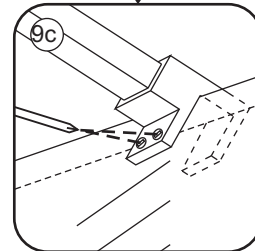

The length of the bar is 950mm, You should cut the length according the size you installed.

Φ6mm

X1

Φ6x30

X1

4x30

24 uur

Voorzie alleen de
buitenzijde van de
cabine van siliconenkit.