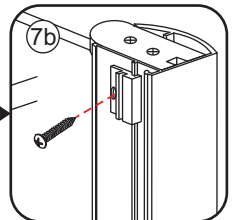

# 5

The length of the bar is 950mm, You should cut the length according the size you installed.

Φ6mm

X1

Φ6x30

X1

4x30

24 uur