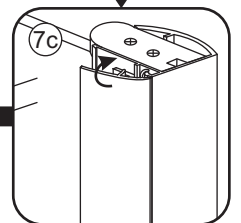

5x38 X2

Φ8x38 X2

3a

3b

3c

3d

Φ6mm X5

4x30 X5

# 5

Φ3mm

X4

4x12

The length of the bar is 950mm, You should cut the length according the size you installed.

Φ6mm

X1

Φ6x30