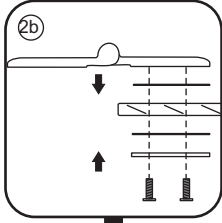

3

(L1+L1)-A/(L2+L2)-A
(R1+R1)-A/(R2+R2)-A