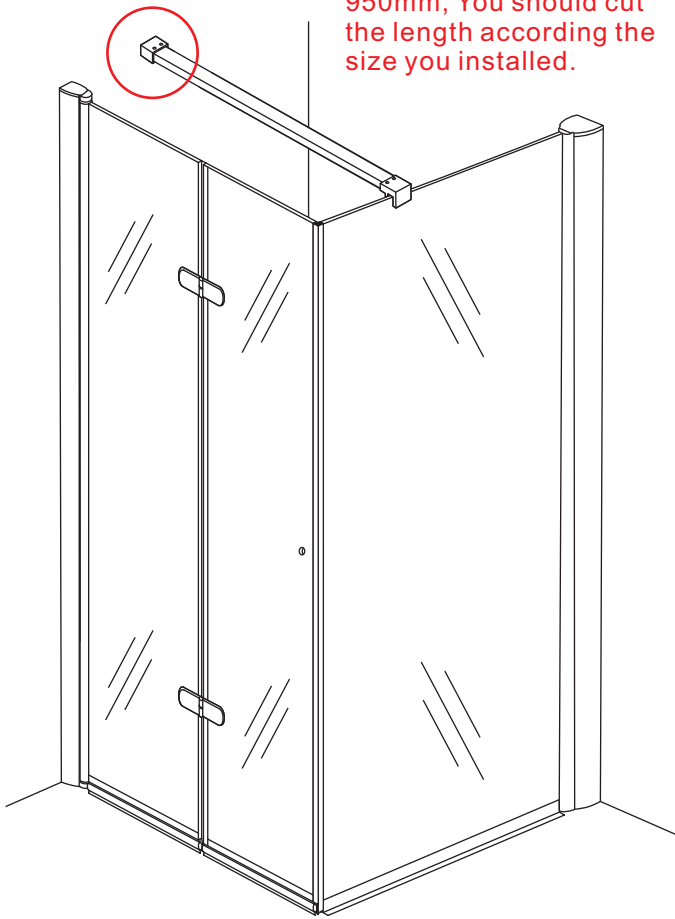

# 5

The length of the bar is 950mm, You should cut the length according the size you installed.

Φ6mm

X1

Φ6x30

X1

4x30

24 uur