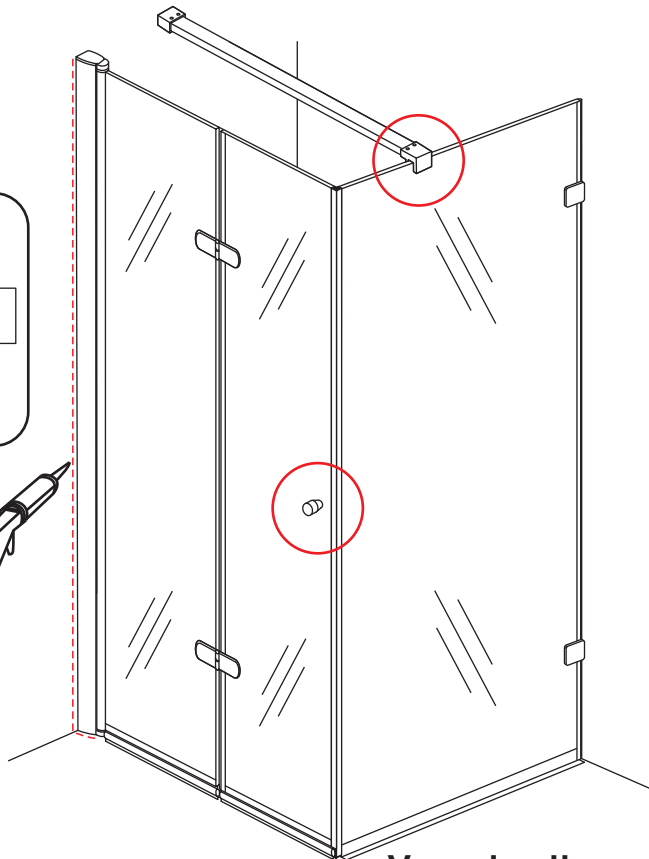

24 uur

Voorzie alleen de
buitenzijde van de
cabine van siliconenkit.