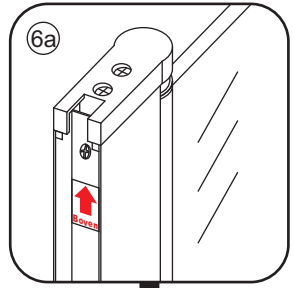

# 5

The length of the bar is 950mm, You should cut the length according the size you installed.

Φ6mm

X1

Φ6x30

X1

4x30

24 uur