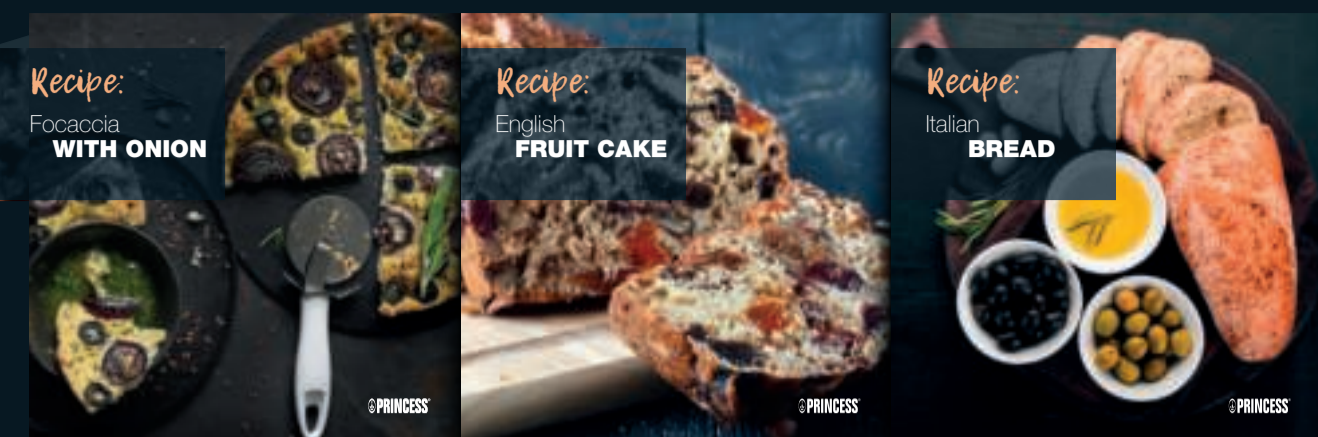

350x255x315 mm

Princess
Bread Maker Homemade Deluxe
Type 01.152007.01.001
M. 00.240V~50/60Hz.500 W
750g max capacity
19 digital programs

PRINCESS®

LOOKING FOR RECIPES?

Take a look at cookwithprincess.com or scan the QR-code!

PRINCESS®