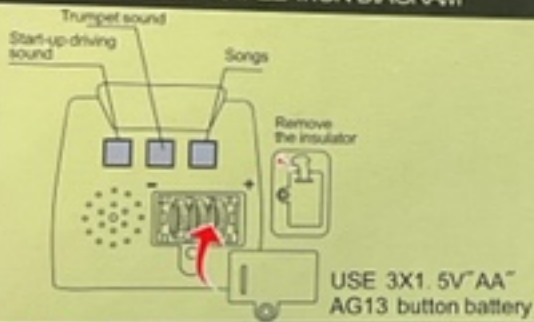

INES:

ENTO-
BUENAS,
RA

صنعت و تقا
ational standards

OR
YEARS
RTS
تعمیر
تعمیر
CHINA

MADE IN CHINA

BATTERY INSTALLATION DIAGRAM

NO.809A(Farmer Spray Truck)

NO.809D(Farmer Tr

NO.809B(Farmer Livestock Trailer)

NO.809E(Farmer Lh

NO.809C(Farmer with bucket trailer)

NO.809F(Farmer F

COLOURS AND CONTENTS MAY VARY FROM ILLUSTRATIONS