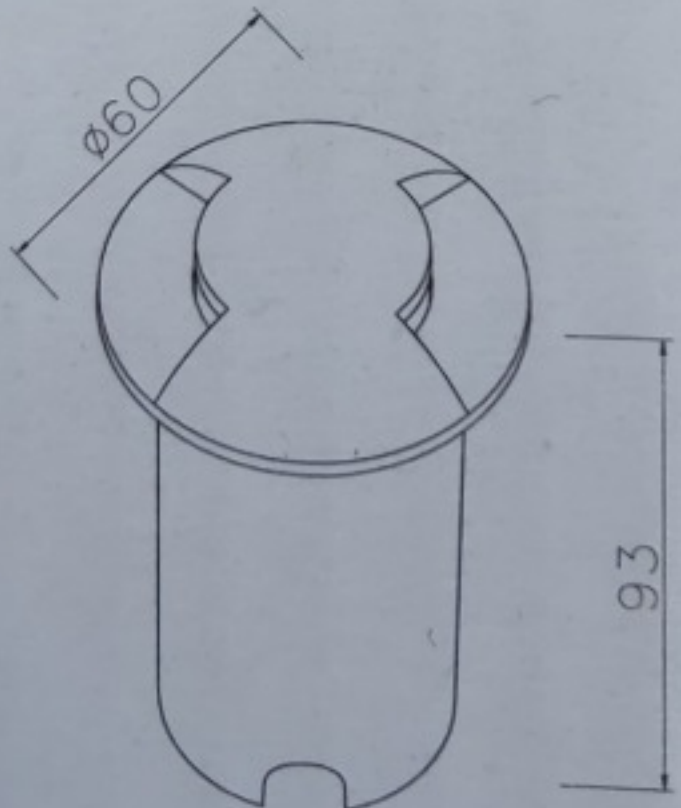

Input voltage:	DC 12V
Lumens:	10LM
Beam Angle:	90'D
Power:	1W
CRI:	>80
LED Color:	White 6400K
On/off:	15,000 times
Life span:	20,000 Hours
Material:	PC+AL
Body Color:	Black

CE **RoHS** 