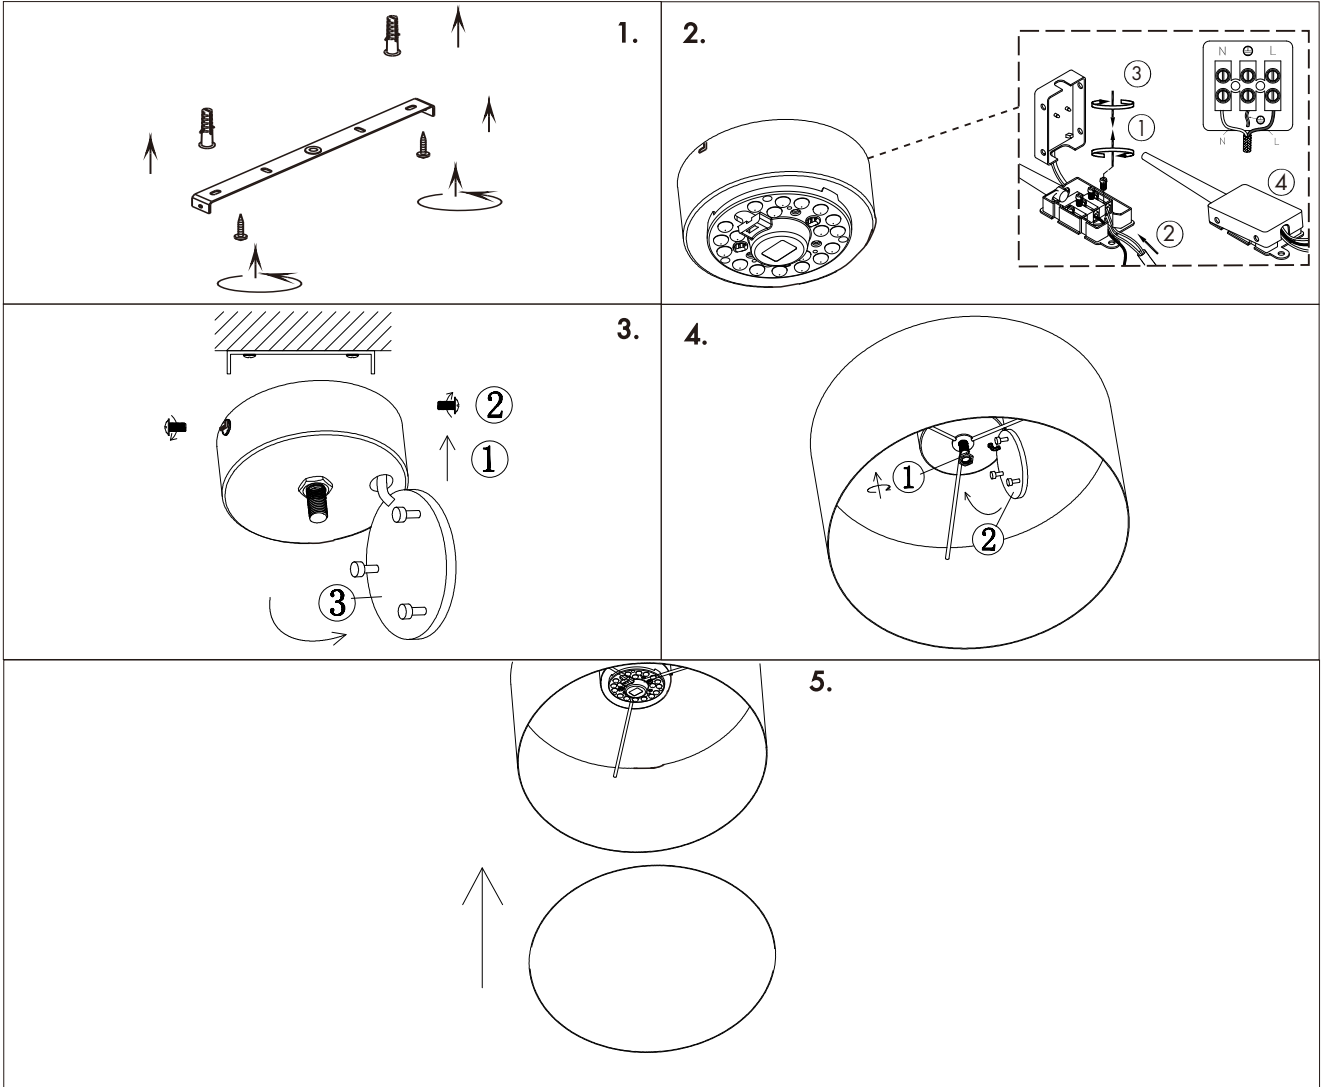

INSTRUCTION MANUAL

220~240V
50Hz

SMD 10W
20 LED/M
SMD 20W
40 LED/M

GUARANTEE
2 YEAR

Drum CL LED

Drum CL LED 30

Ceiling plate: LED Module 10W

Overall size:

30cm

This item contains changeable LED module

950	LM
10	W
2700	K
>80	CRI
30000	H
30000	ON/OFF

1900	LM
20	W
2700	K
>80	CRI
30000	H
30000	ON/OFF

Drum CL LED 40

Ceiling plate: LED Module 20W

Overall size:

40cm