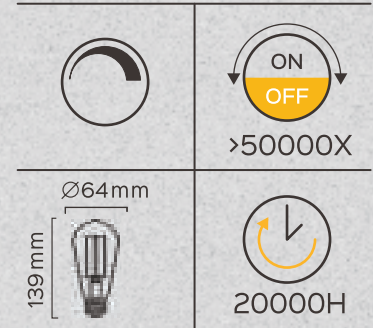

7*7*15 CM

LED Filament ST64
5WATT 380LUMEN

ST64 E27 5W 380Lm 2200K
Gold Dimmable
02431

380
LUMEN
40W=5WATT
220-240VOLT

Ø64mm
139mm

ON
OFF
>50000X

20000H

G
BEAM ANGLE 330°
40W=5WATT
2200K
E27
CRI>80

2200K

<1 sec

Re-order? Go to
www.luedd.com
and use article number 02431