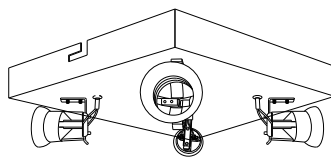

### Drum CL Deluxe 30 Square Jute

Ceiling plate: 2xE27

Overall size:

### Drum CL Deluxe 50 Square Jute

Ceiling plate: 4xE27

Overall size: