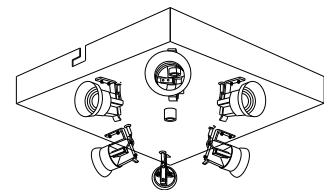

### Drum CL Deluxe 30 Square Jute

Ceiling plate: 2xE27

Overall size:

### Drum CL Deluxe 50 Square Jute

Ceiling plate: 4xE27

Overall size:

### Drum CL Deluxe 70 Square Jute

Ceiling plate: 6xE27

Overall size: