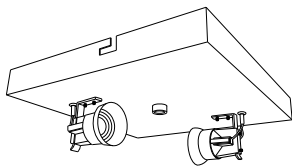

### Drum CL Deluxe 30 Square Jute

Ceiling plate: 2xE27

Overall size: