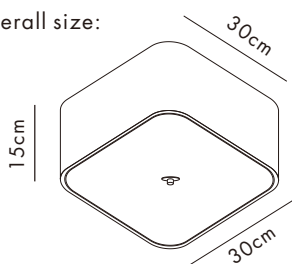

## Drum CL Deluxe Square Jute

### Drum CL Deluxe 30 Square Jute

Ceiling plate: 2xE27

Overall size:

### Drum CL Deluxe 50 Square Jute

Ceiling plate: 4xE27

Overall size:

### Drum CL Deluxe 70 Square Jute

Ceiling plate: 6xE27

Overall size: