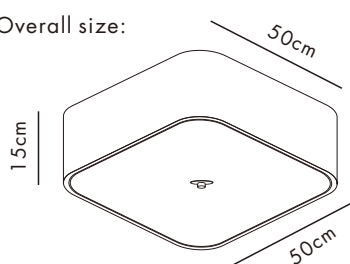

### Drum CL Deluxe 30 Square Jute

Ceiling plate: 2xE27

Overall size:

### Drum CL Deluxe 50 Square Jute

Ceiling plate: 4xE27

Overall size:

### Drum CL Deluxe 70 Square Jute

Ceiling plate: 6xE27

Overall size: