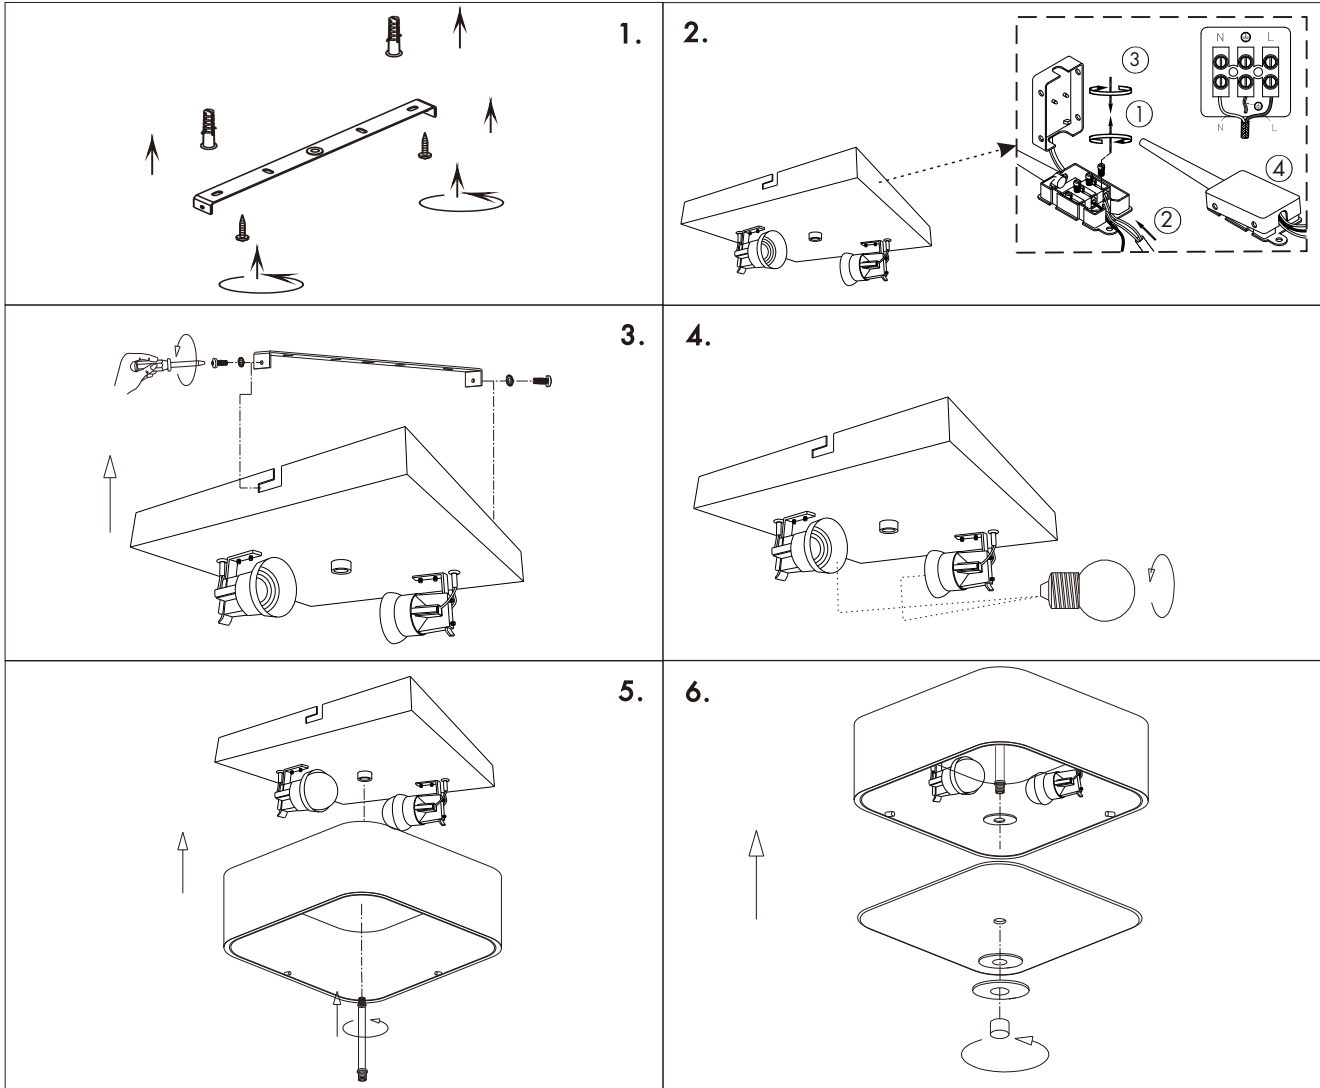

### Drum CL Deluxe 30 Square Jute

Ceiling plate: 2xE27

Overall size:

### Drum CL Deluxe 50 Square Jute

Ceiling plate: 4xE27

Overall size: