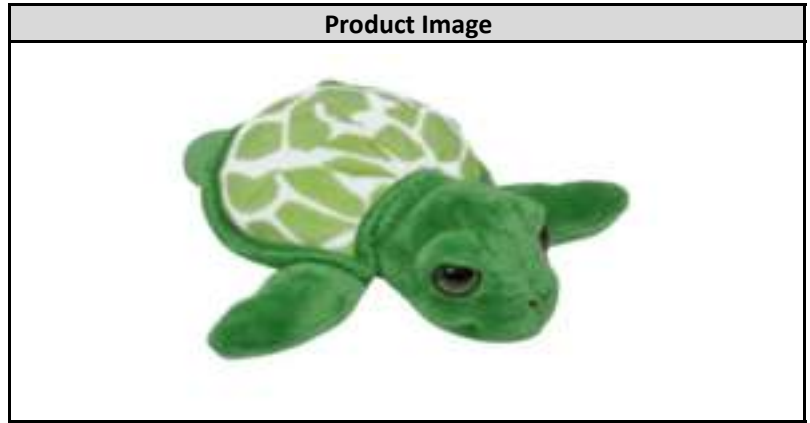

EC DECLARATION OF CONFORMITY

Elcee-Haly B.V.
Industrieweg 9
9422 CX Smilde
The Netherlands
Tel. +31 (0)592 412444
E-mail: info@elcee-haly.nl

APPENDIX - Detailed pictures of item:

Product Identification		
Article Number 16662	Product Name Turtle big eyes green 15 cm	PO Number