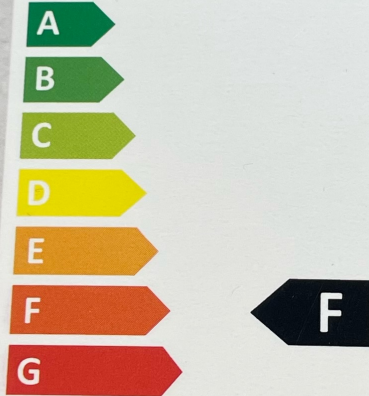

CALEX-
HOLLAND

4.5 WATT
470
LUMEN

DECORATIVE LED

ELECTRO CIRKEL RETAIL B.V.
1101002800

5
kWh/1000h

2019/2015