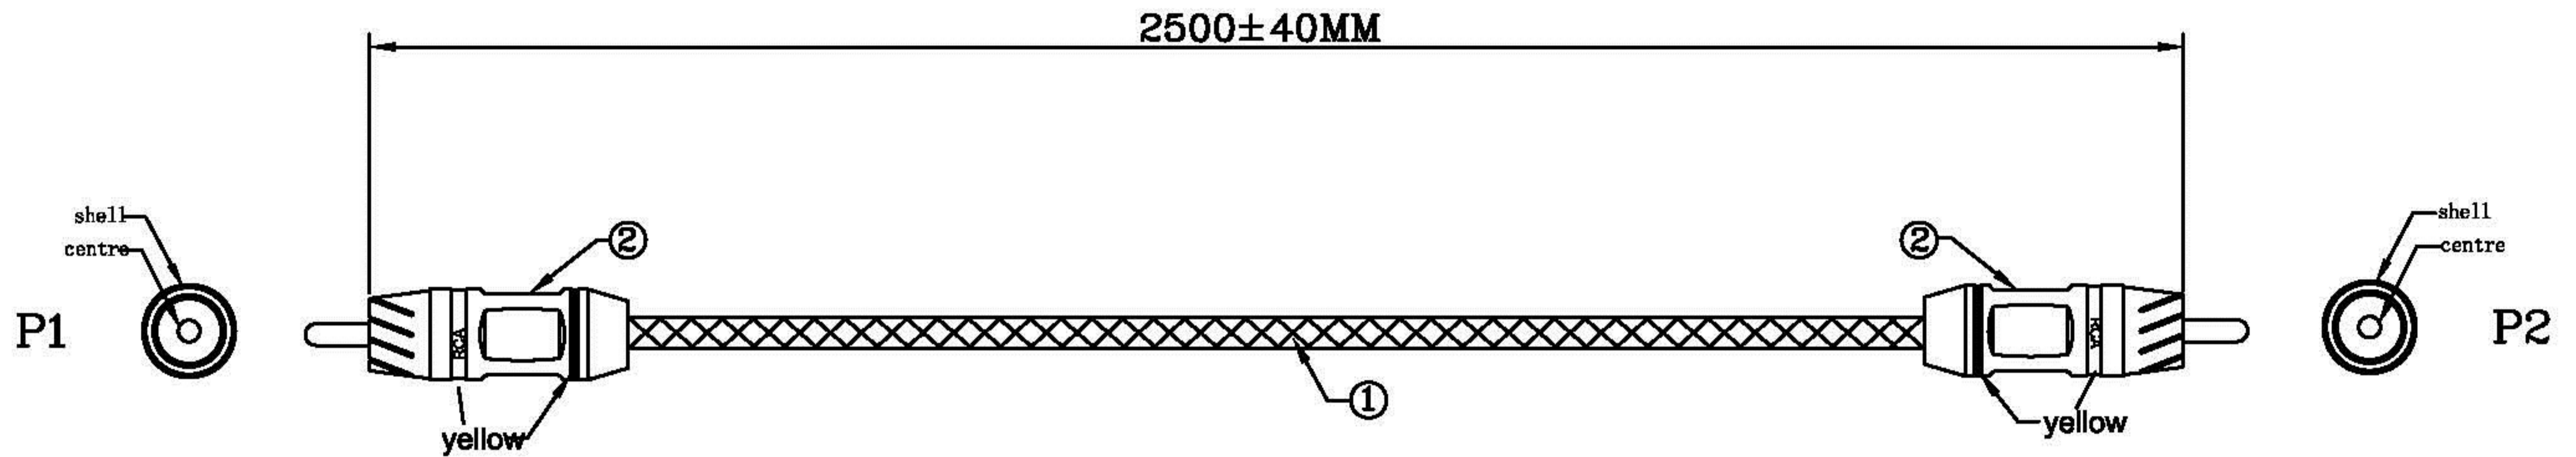

Datenblatt - Fiche technique - Data sheet

11.09.4233

ROLINE GOLD Cinch-Verbindungskabel simplex Stecker / Stecker, gelb, 2,5m

ROLINE GOLD Câble de raccordement RCA simplex M / M, jaune, 2,5m

ROLINE GOLD Cinch Cable, simplex M - M, yellow, 2.5 m

Electrical Test:

1. 100%Test(Open ,short ,miss wire)
2. Contact Resistance: 5 ohm Max
3. Insulation Resistance: 10M ohm Min
4. Hi-Pot: 100V DC/10ms

P1 P2
 centre ————— centre
 shell ————— shell

REV.	DESCRIPTION	DATE
TOLERANCE		Rotronic Co., Ltd.
INCHES M/M		
.X	.015 .30	
.XX	.010 .10	
.XXX	.005 .05	ROLINE Gold Cinch Cable,RCA M-M,2.5m,yellow
DRAWN BY	joe	CUSTOMER : CUSTOMER P/N : 11.09.4233
CHECK BY		SCALE NONE UNIT MM
APPD BY		DATE 2012.10.08
DRAWING NO.:		REV. 1 1/1

NO	DESCRIPTION	Q'TY	UNIT
2	RCA M copper shell (plated 24K gold) M INSULATION:WHITE with yellow rubber ring	2	set
1	RG59U 26AWG(1/0.40CCS)+AB(16/4/0.10BC) OD:5.0mm black + black/gold nylon	L	M