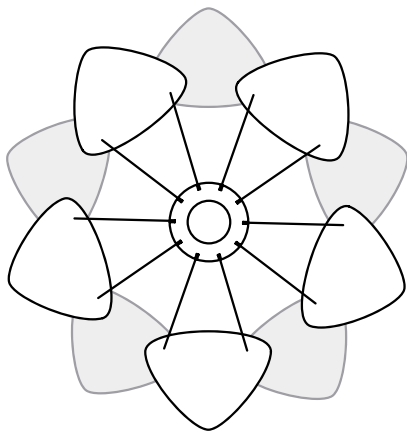

SILVIA

lampshade | user guide

UMAGE

ASSEMBLY GUIDE

Ⓒ x 50 pcs. + extra

Ⓑ x 10 pcs.

Ⓐ x 2 pcs.

Ⓓ x 10 pcs. + extra

Find assembly videos by using the QR code or by going online at our website
umage.com/instructions

E27/E26

MAX 15W LED BULB

FOLLOW US ON SOCIAL MEDIA

@umagedesign | #umagedesign | umage.com

UMAGE

220523