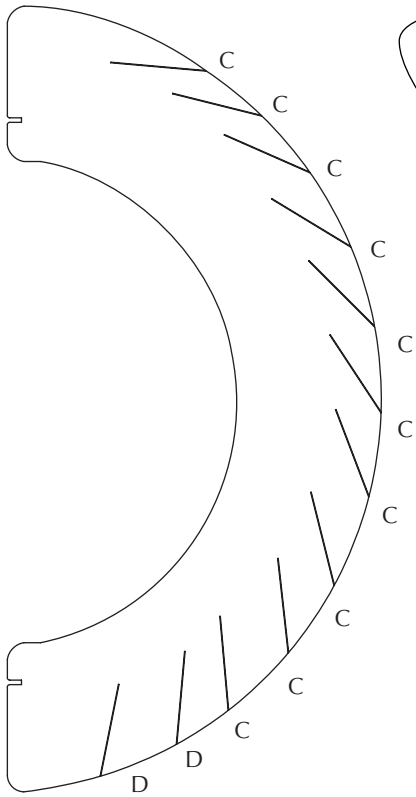

SILVIA

lampshade | user guide

UMAGE

ASSEMBLY GUIDE

Ⓒ x 50 pcs. + extra

Ⓑ x 10 pcs.

Ⓐ x 2 pcs.

Ⓓ x 10 pcs. + extra

Find assembly videos by using the QR code or by going online at our website
umage.com/instructions

E27/E26

MAX 15W LED BULB

FOLLOW US ON SOCIAL MEDIA

@umagedesign | #umagedesign | umage.com

UMAGE

220523