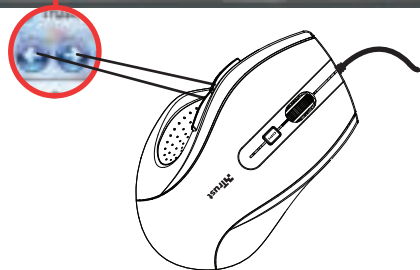

Quick Installation Guide

MaxTrack Mouse

17178

1

2

3

500 dpi 
1000 dpi 

4