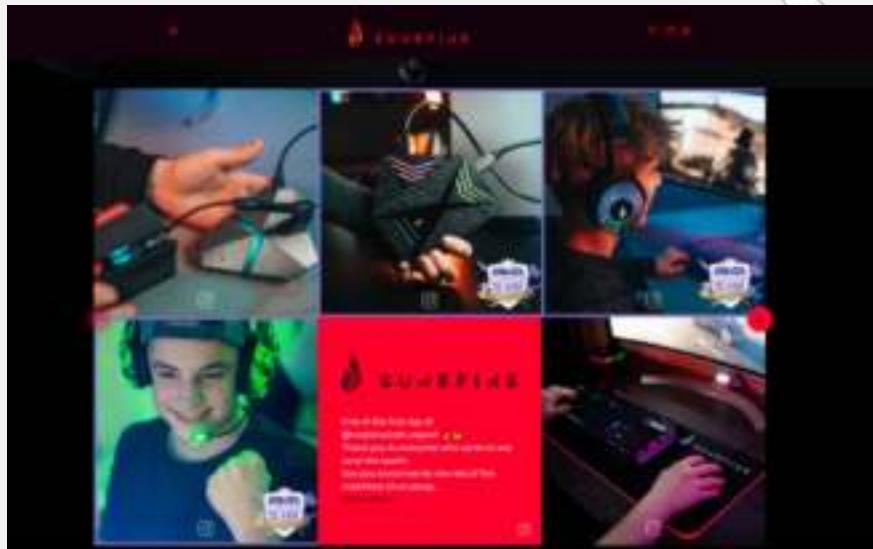

Website Key Features

- 13 languages
- Where to Buy links to retailers
- Integrated videos
- Detailed product information and specifications
- Feeds from Social Media posts
- Vibrant imagery

SUREFIRE