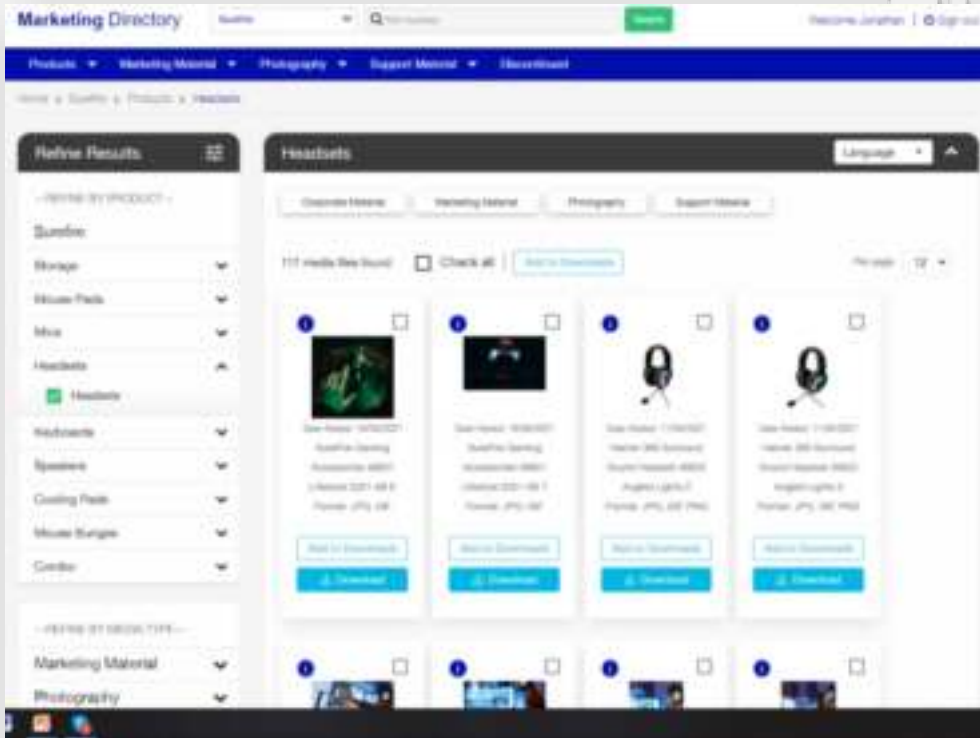

Marketing Directory

Download pictures, videos, web text, logos, brochures, flyers, sales presenters, and other useful material to help you in your promotions.

F I R E