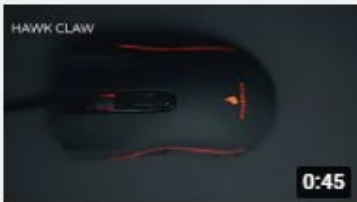

Videos

HAWK CLAW Gaming 7-Button Mouse

EAGLE CLAW Gaming 9-Button Mouse

CONDOR CLAW Gaming 8-Button Mouse

SKIRMISH GAMING HEADSET

SureFire HARRIER 360 SURROUND SOUND USB...

SUREFIRE

Web Banners for Social Media