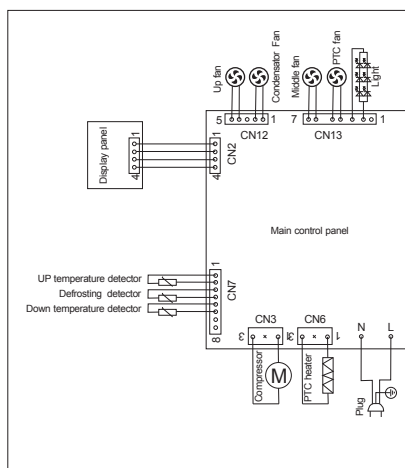

120.00 mm

90.00 mm

# FRIZEC WINE COOLER

MODEL:BERLIN143GCWK

SPECIFICATIONS	
CLIMATE TYPE	SN/N/ST
VOLUME	129L
REFRIGERANT	R600a
AMOUNT	35g
RATED VOLTAGE	220-240VAC
RATED FREQUENCY	50Hz
RATED CURRENT	0.8A
BLOWING GAS	C-pentane
PRODUCT DIMENSIONS (WxDxH)	595mmX570mmX825mm