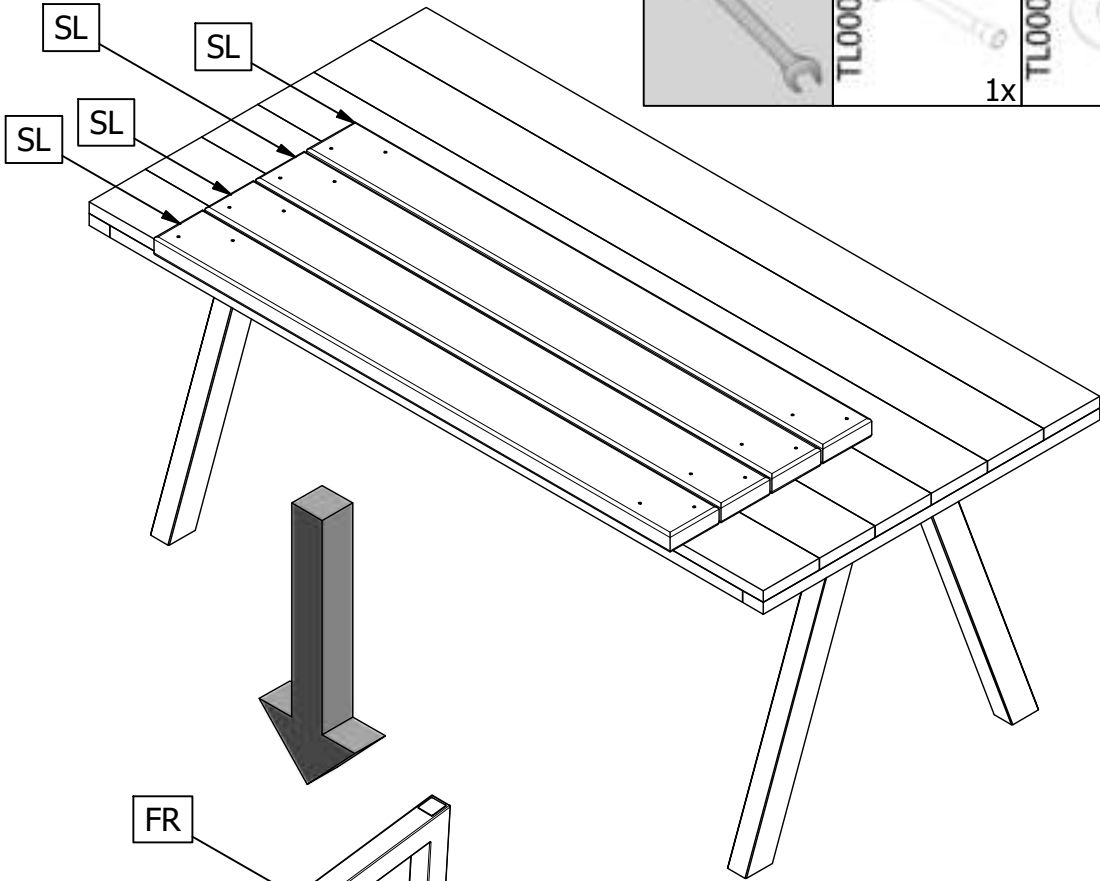

# BANCO OUTDOOR BANK

BANCO OUTDOOR SOFA

**MADE BY**  
**WOOD**

28	M8x40mm	TL000150 
1		TL000207 
28		TL000307 

1

2