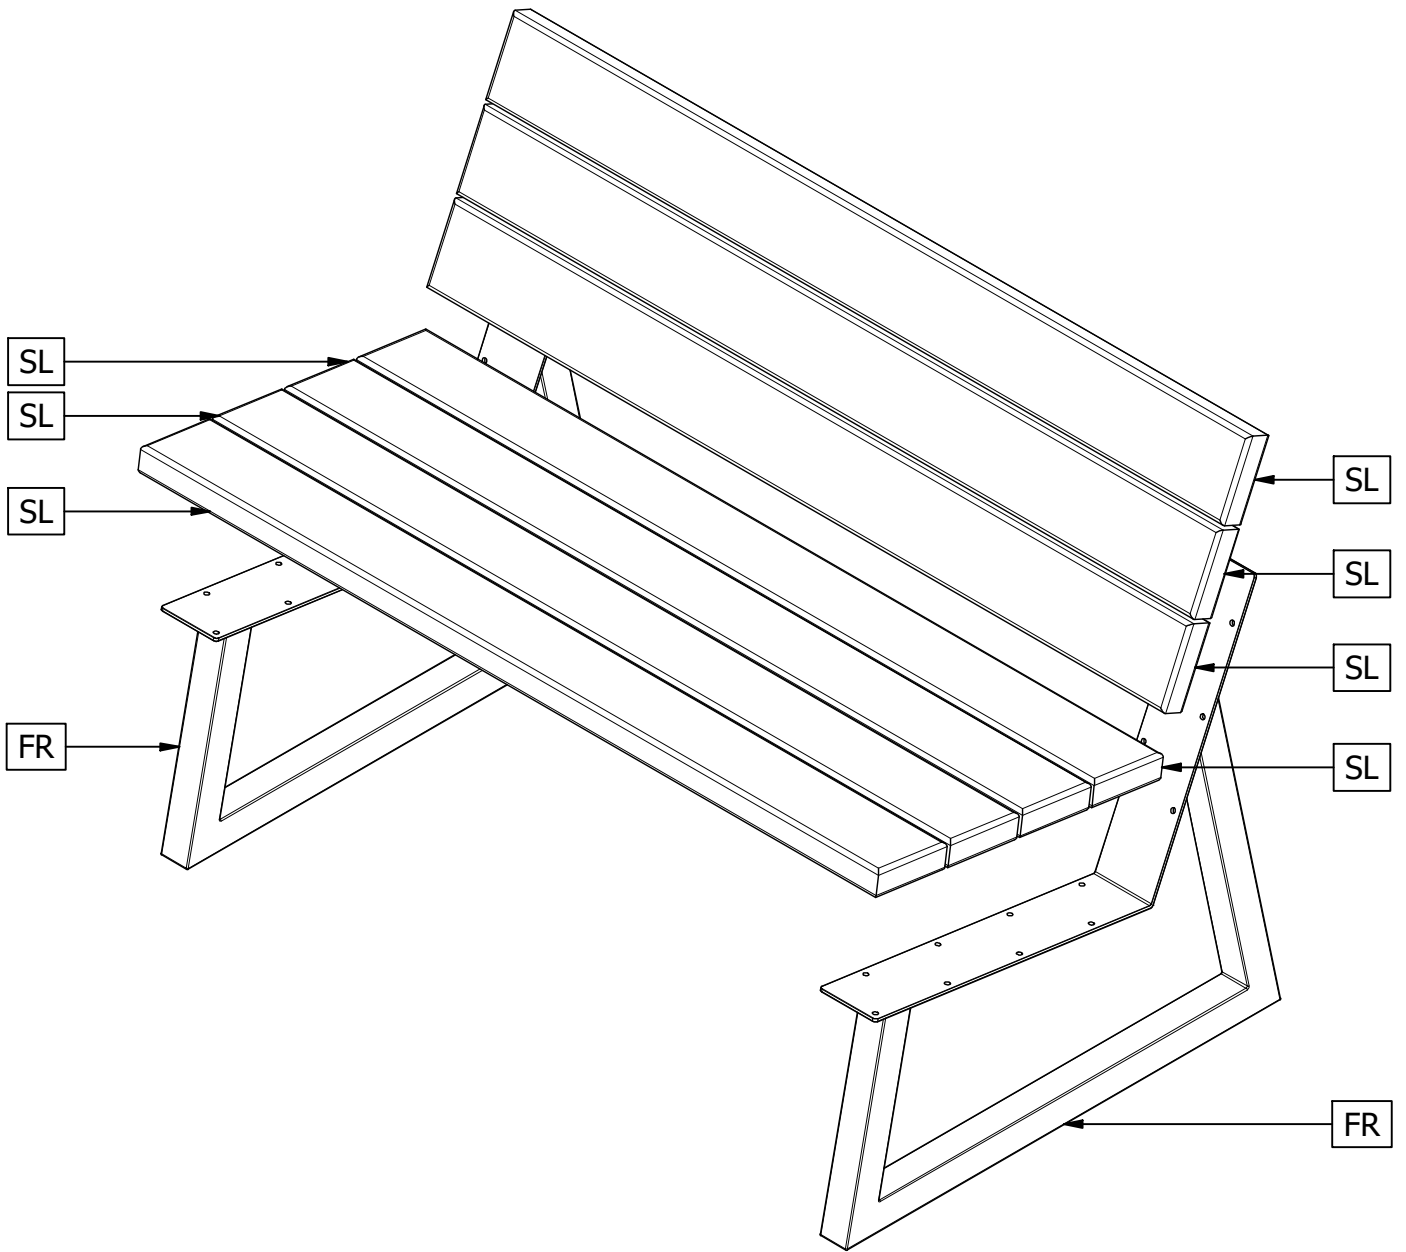

# BANCO OUTDOOR BANK

BANCO OUTDOOR SOFA

**MADE BY**  
**WOOD**

28	M8x40mm	TL000150 
1		TL000207 
28		TL000307 

1

2