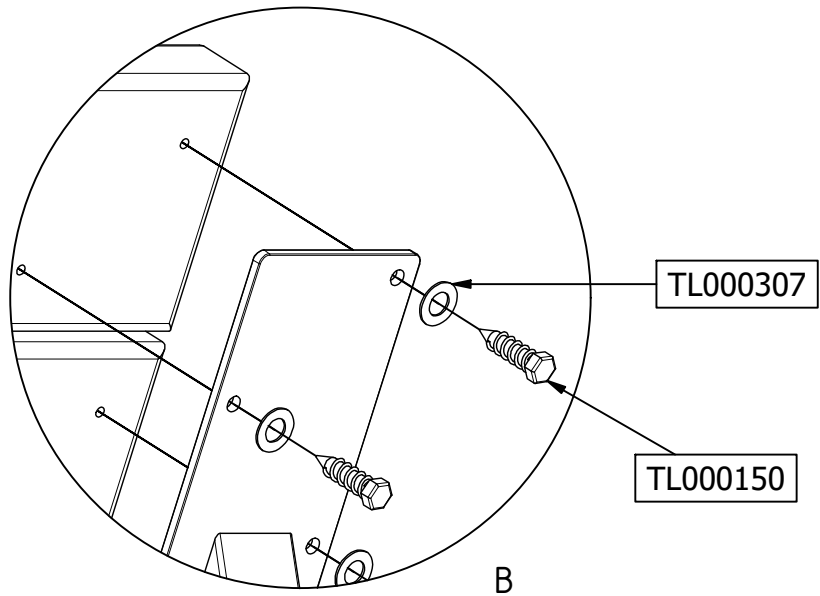

# BANCO OUTDOOR BANK

BANCO OUTDOOR SOFA

**MADE BY**  
**WOOD**

28	M8x40mm	TL000150 
1		TL000207 
28		TL000307 

1

2