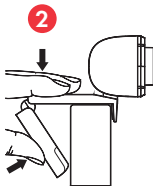

ON MINI-TRIPOD

ON TABLE