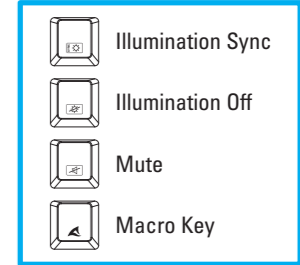

Additional Functions