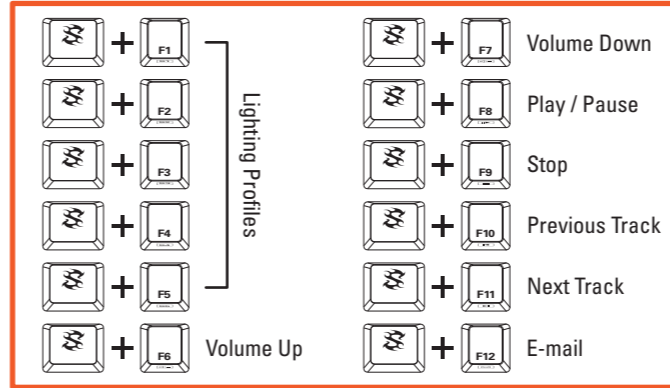

Function Keys with Preset Multimedia Actions