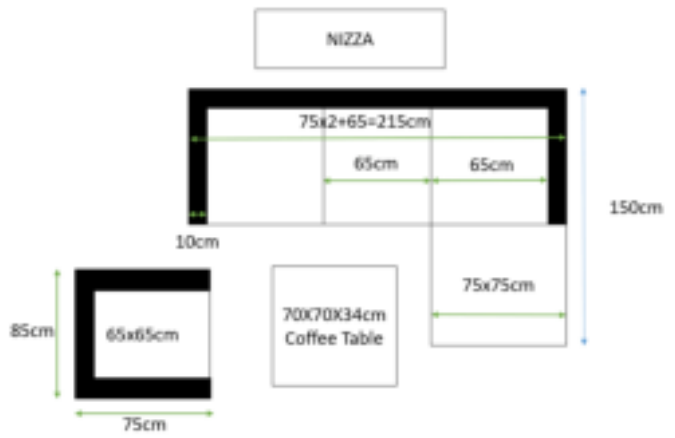

4. Series Drawings