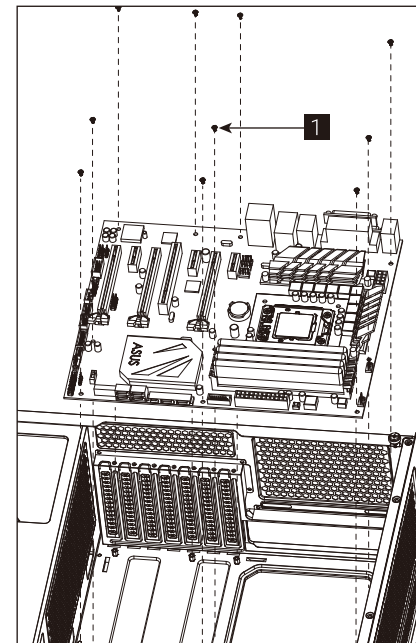

How to install Guide

(1) Install Motherboard

- **English** Install Motherboard
- **Español** Instalación de Placa madre
- **Deutsche** Motherboard installieren
- **Français** Installer carte mère
- **Italiano** Installazione della scheda madre
- **Polski** Instalacja płyty głównej
- **Русский** Установите материнскую плату
- **Português** Instalar a placa principal
- **繁体中/简体中** 安裝主機板 / 安裝主機板
- **日本語** マザーボードを取り付けます
- **Қазақ тілі** Аналық тақтаны орнатыңыз
- **Türkçe** Anakart yükleyin

- User's Manual
- Manual del usuario
- Bedienungsanleitung
- Manuel d'utilisation
- Manuale dell'utente
- Podręcznik użytkownika
- Руководство пользователя
- Manual de utilizador
- 使用説明書/使用说明书
- ユーザーズマニュアル
- Нұсқаулары
- Talimatlar