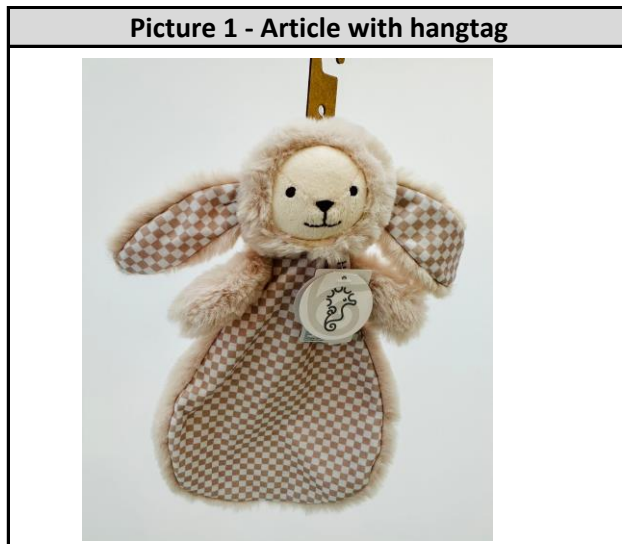

Happy Horse B.V.
Stationsweg 27
2312 AT Leiden
The Netherlands
Tel. +31 (0)71 5144942

CE - Detailed pictures of item:

Product Identification	
Article Number	Product Name
133933	Rabbit Riddle Tuttle

Signed by Desiree van Doremalen - General Manager Happy Horse B.V.