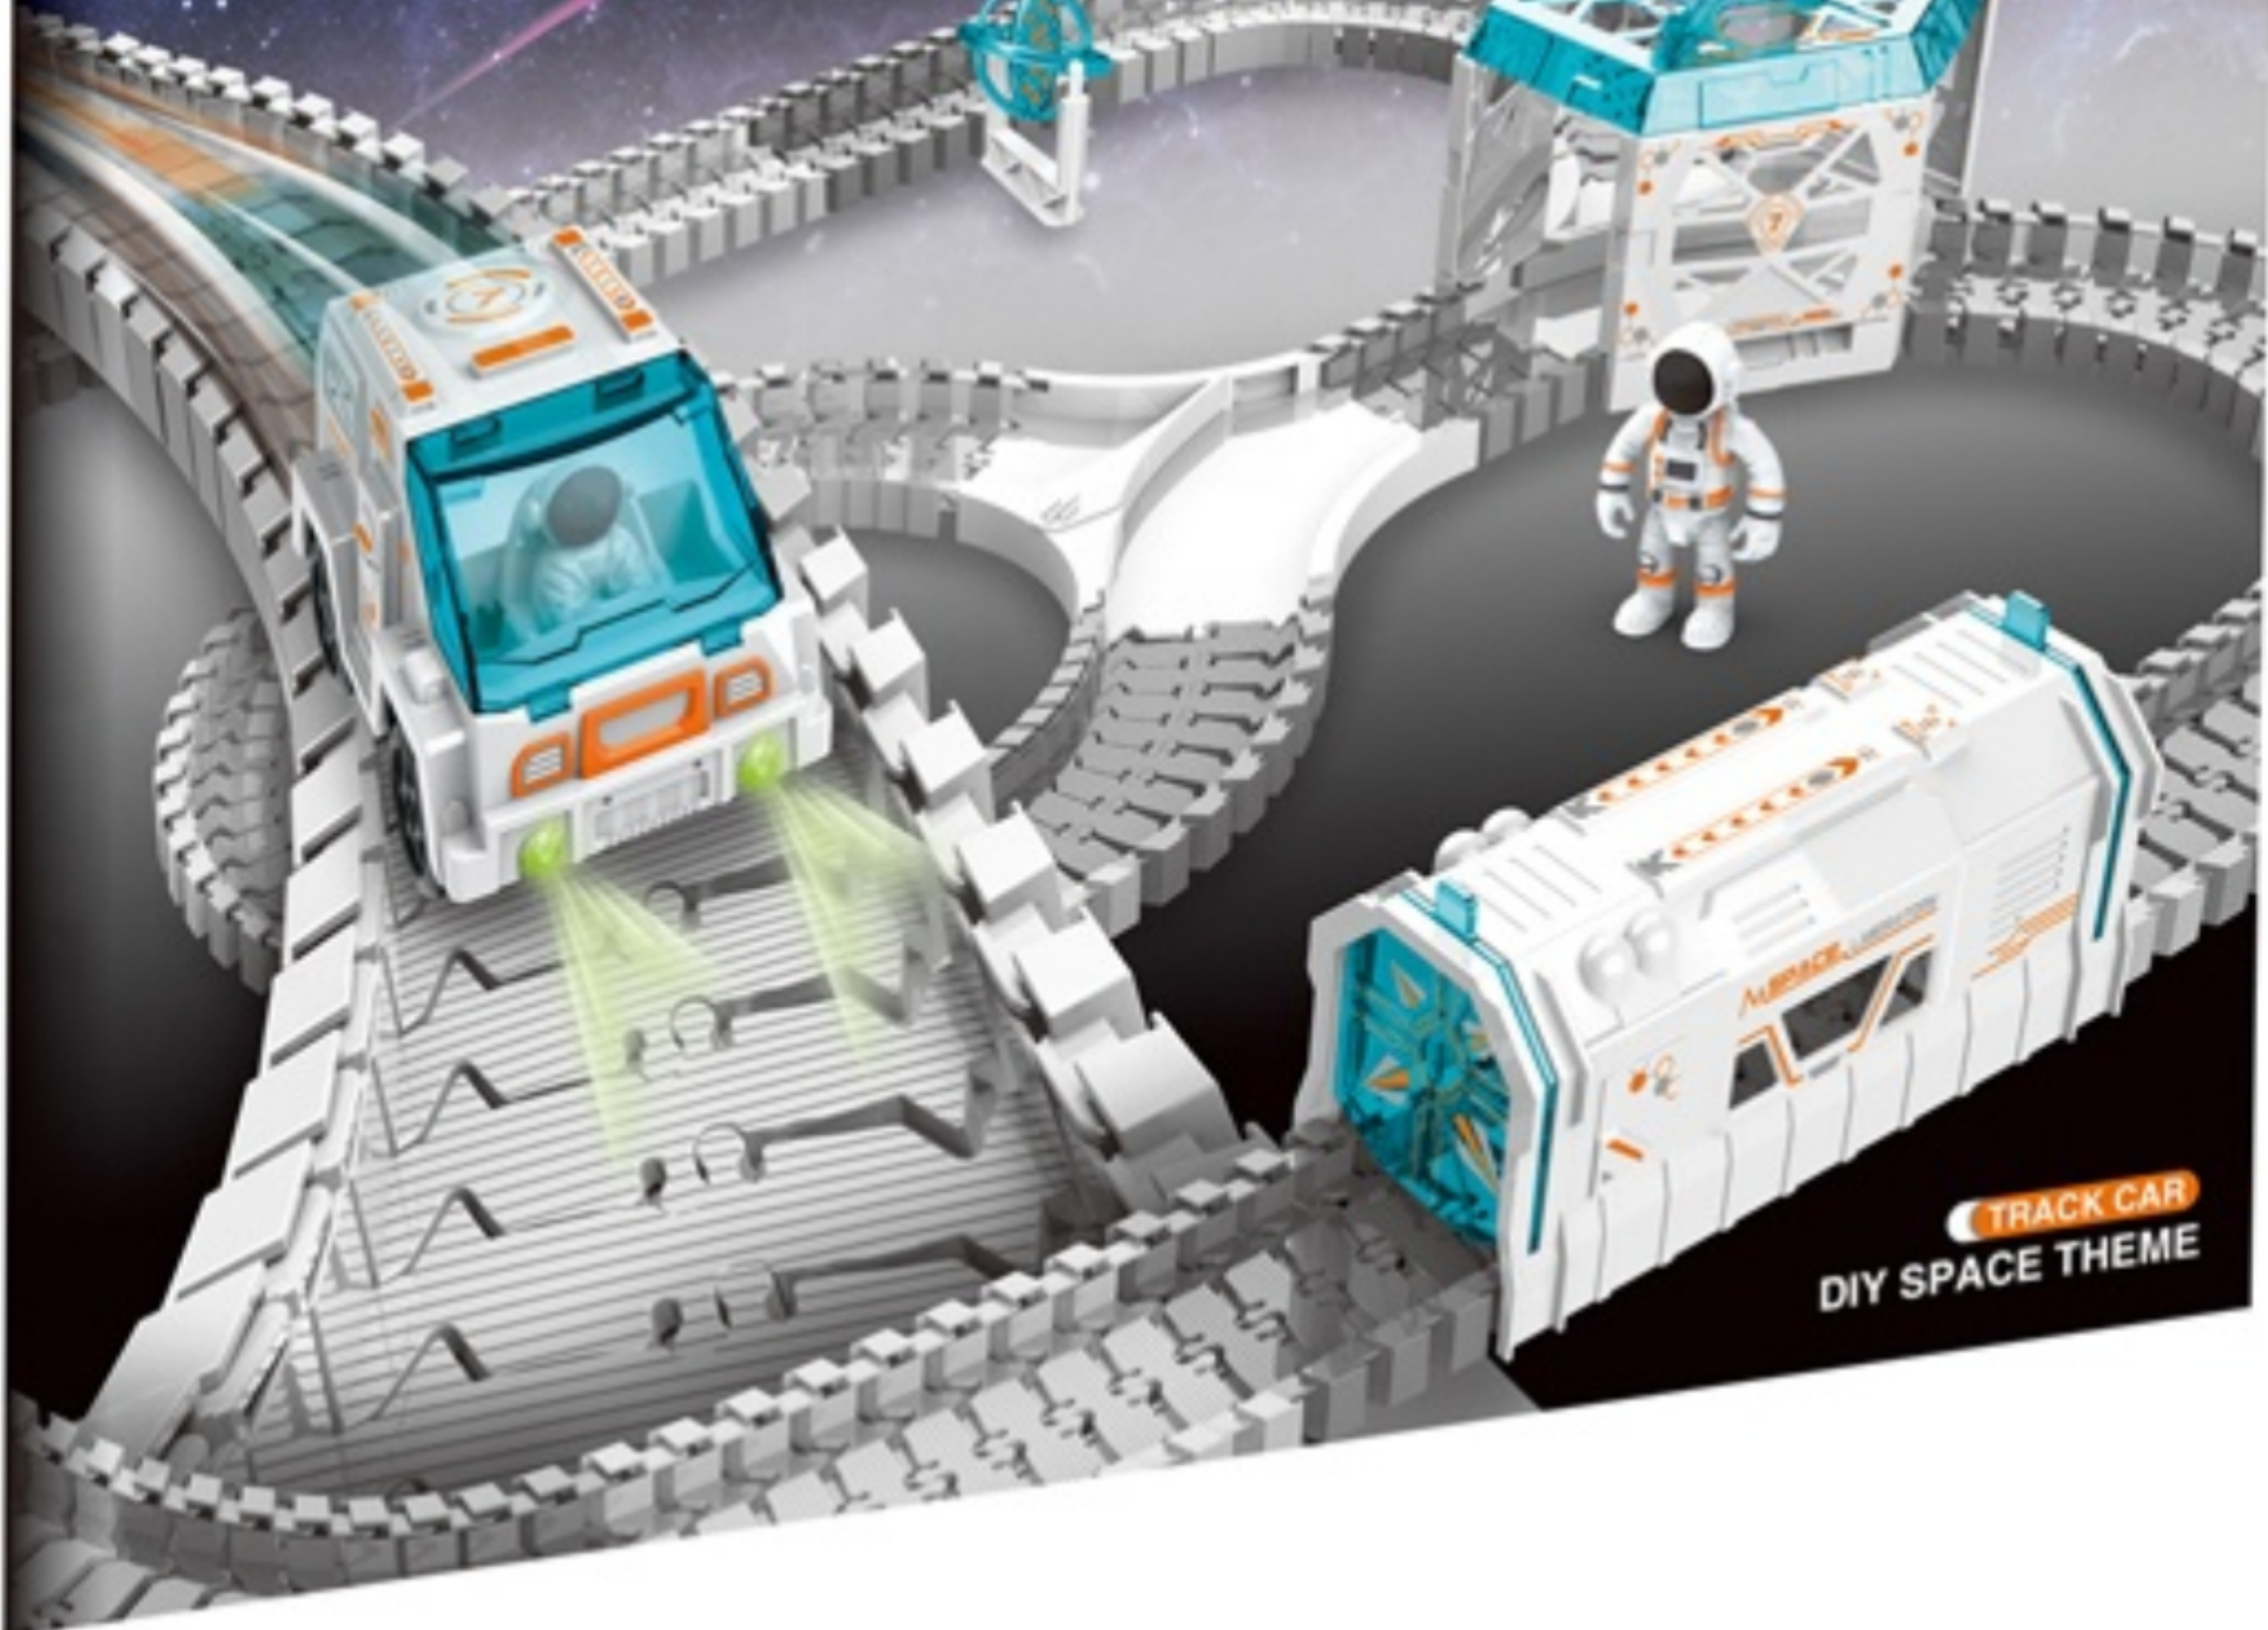

SPACE EXPLORE

DIY SPACE THEME

ASSEMBLY OPERATING

Kiddel

3+ AGES

204 PCS

SPACE SERIES

THE TRACK CAN BE ASSEMBLED AT WILL. SIMPLE ASSEMBLY AND VARIOUS SHAPES.

SHINING LIGHT

PROJECTION FUNCTION

THINKING ABILITY

HAND-EYE COORDINATION

SPACE EXPLORE

TRACK CAR  
DIY SPACE THEME