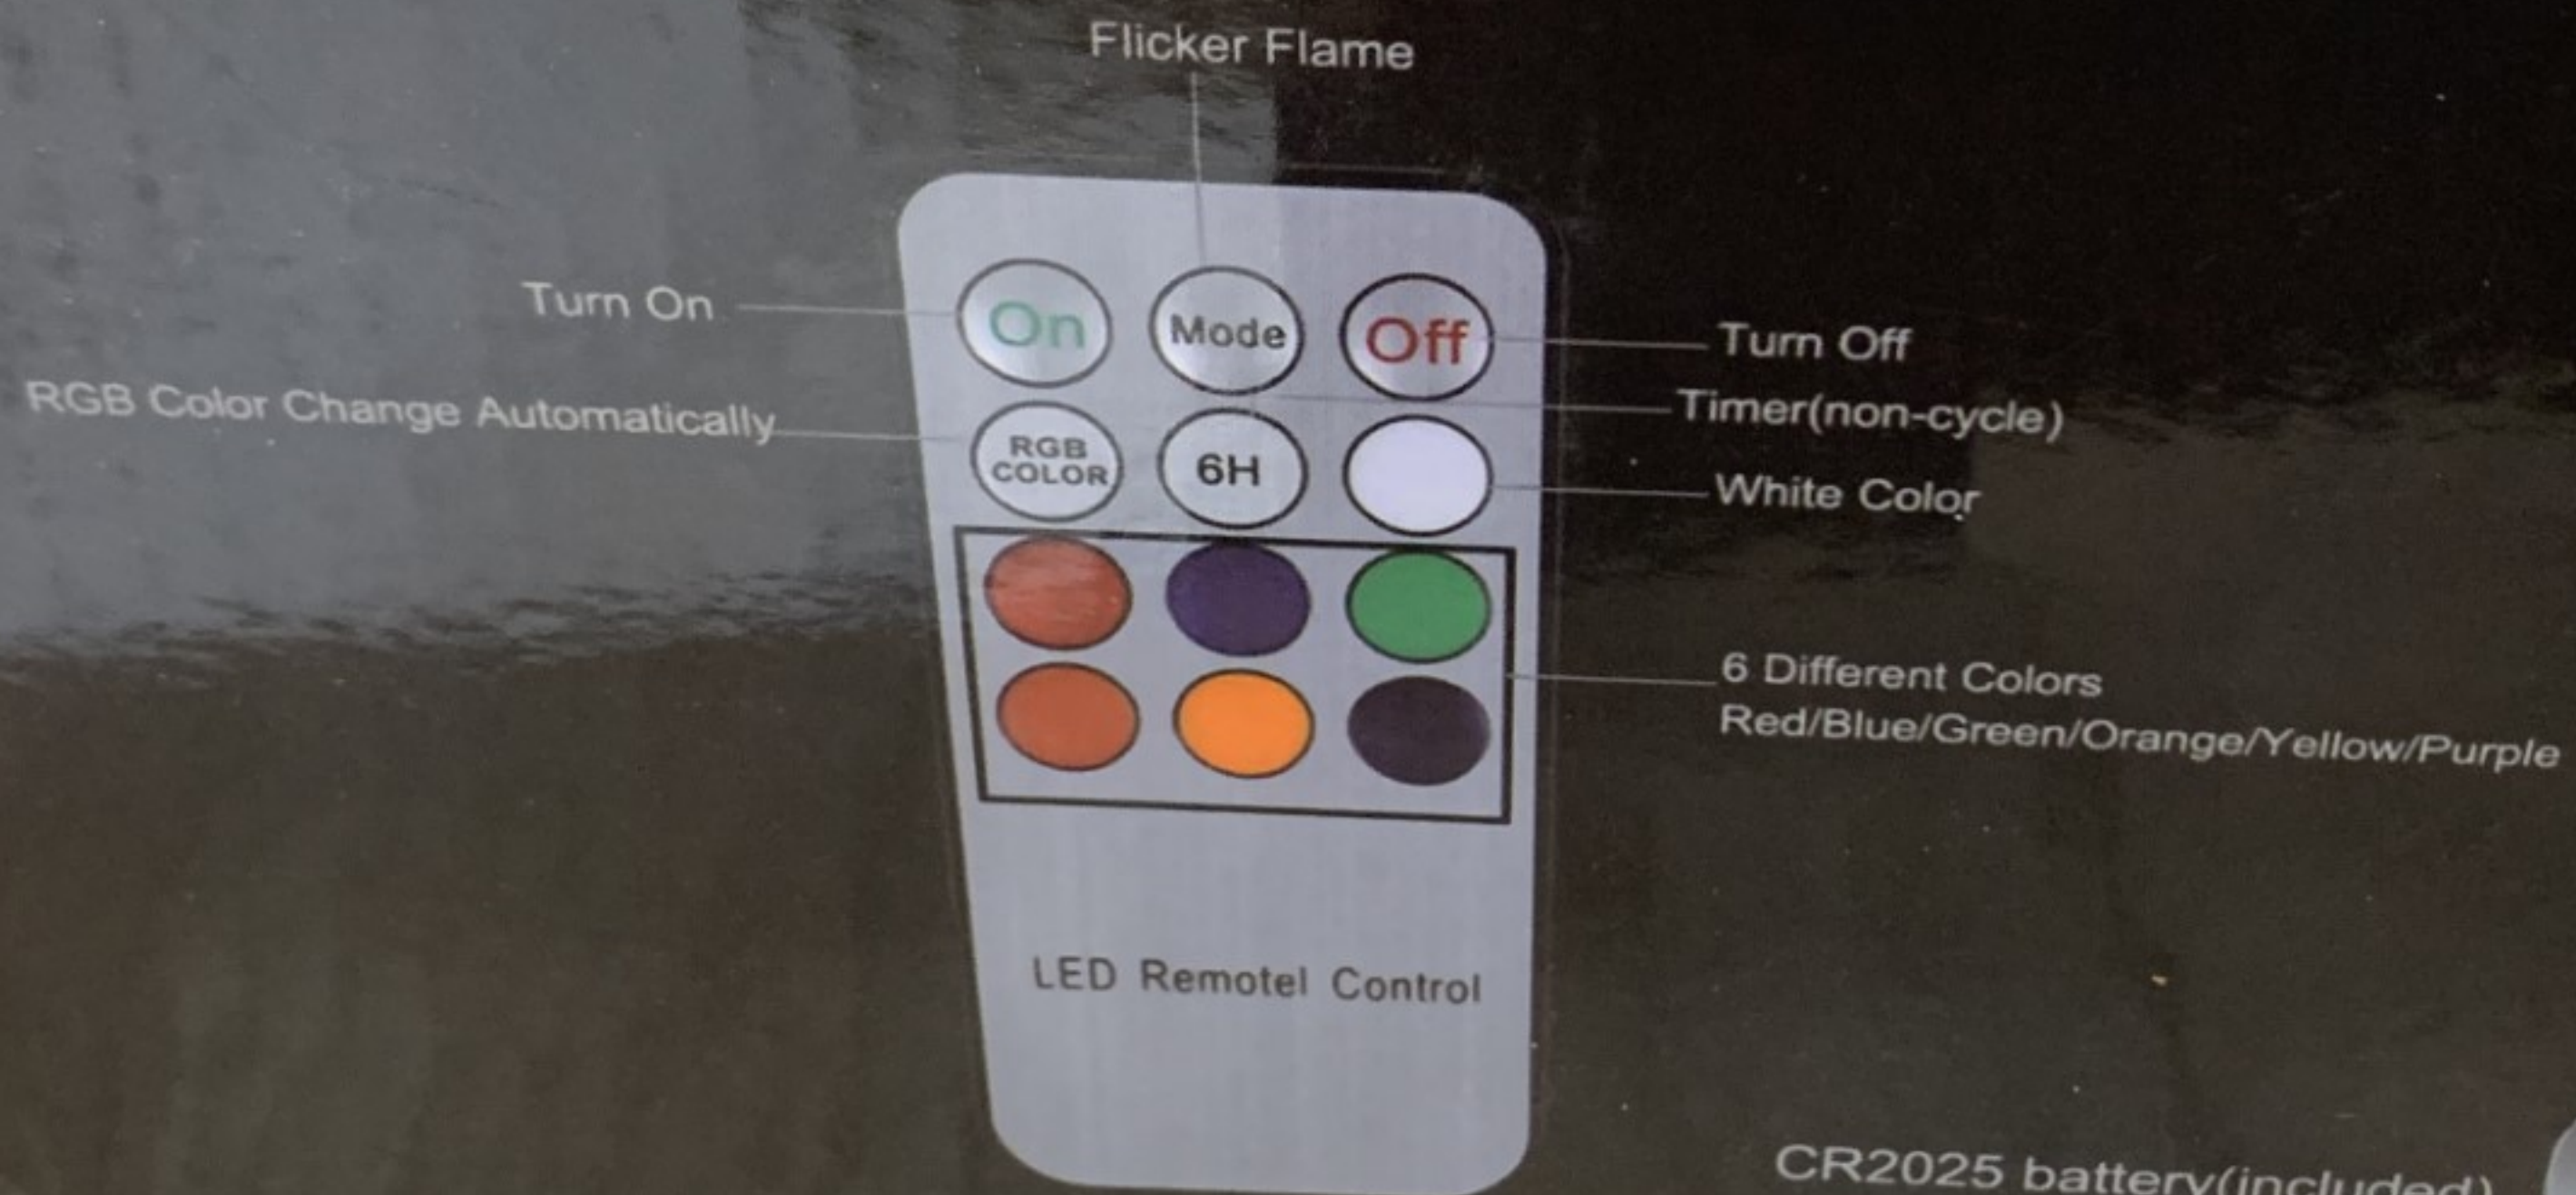

Remote Control

CE RoHS
MADE IN CHINA