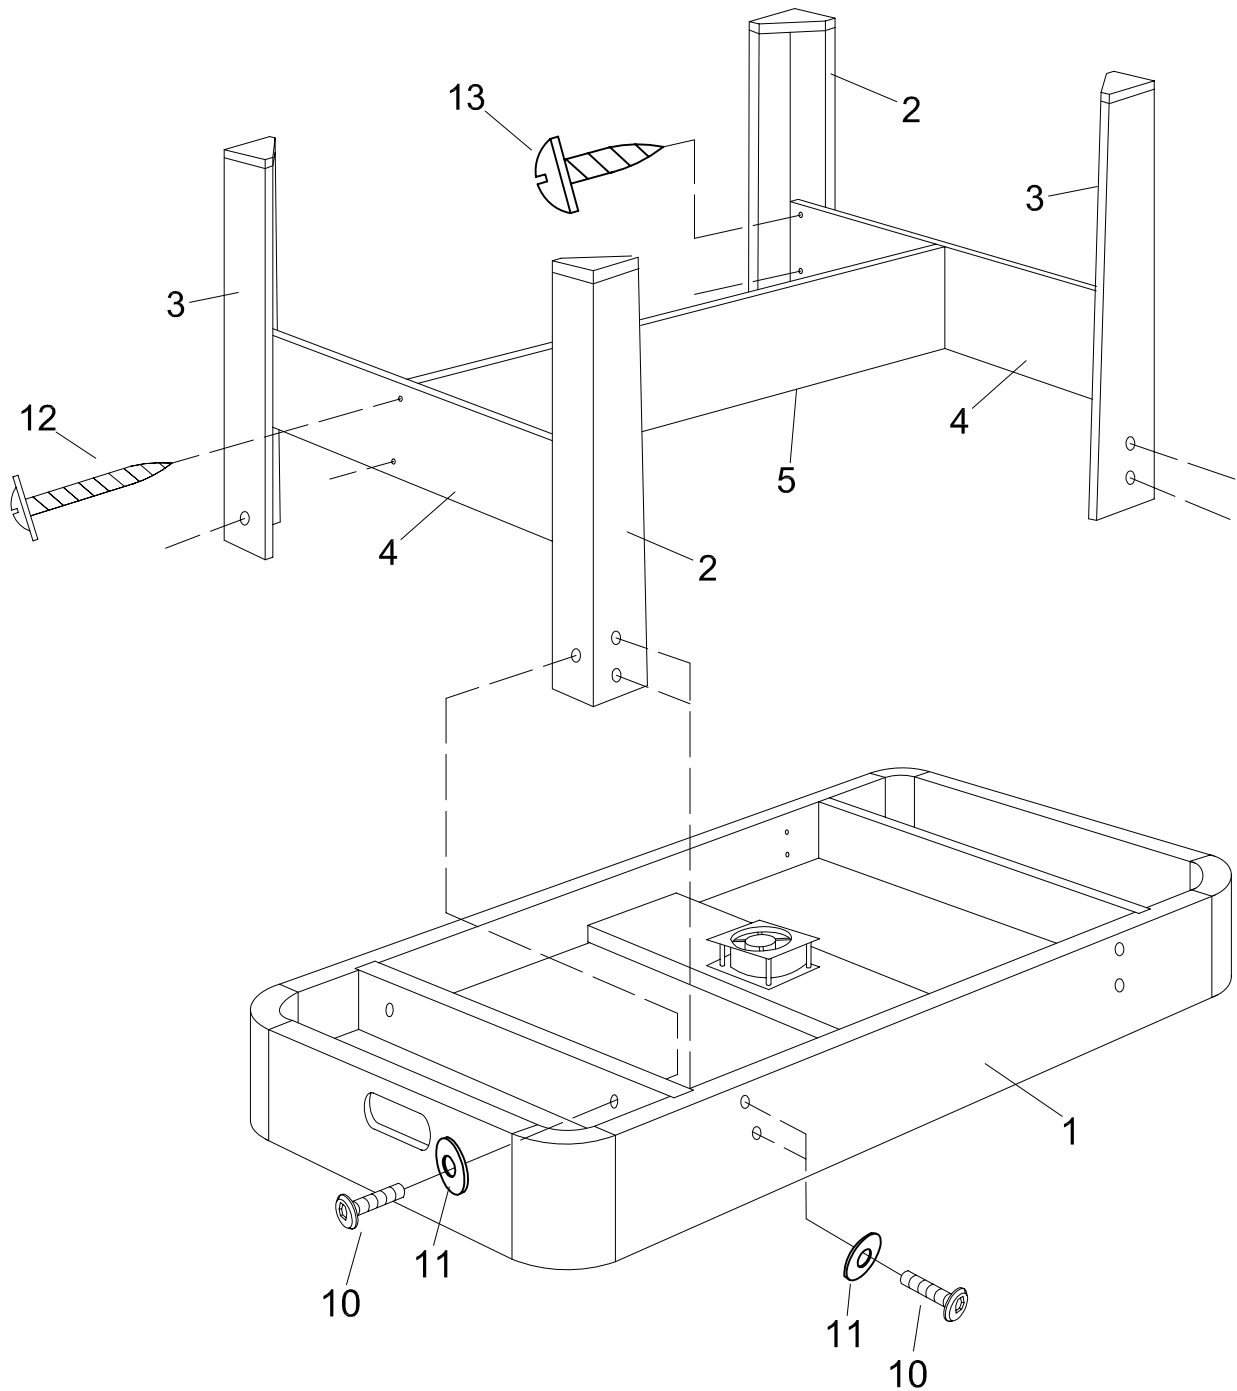

AIR HOCKEY

ITEM NO.:6011.004

PARTS LIST

<p>#1</p>  <p>Main Frame 1 piece</p>	<p>#2</p>  <p>Left leg 2 pieces</p>	<p>#3</p>  <p>Right leg 2 pieces</p>	<p>#4</p>  <p>Leg end panel 2 pieces</p>
<p>#5</p>  <p>Leg long panel 1 piece</p>	<p>#6</p>  <p>Pusher 2 pieces</p>	<p>#7</p>  <p>Pusher felt sticker 2 pieces</p>	<p>#8</p>  <p>Round puck 2 pieces</p>
<p>#9</p>  <p>Slide scorer 2 pieces</p>	<p>#10</p>  <p>1/4" x 1" Bolt 12 pieces</p>	<p>#11</p>  <p>1/4" Washer 12 pieces</p>	<p>#12</p>  <p>8# x 2" Screw 4 pieces</p>
<p>#13</p>  <p>T4 x 3/4" Screw 8 pieces</p>	<p>#14</p>  <p>F4 x 1" Screw 4 pieces</p>	<p>#15</p>  <p>4mm Allen Key 1 piece</p>	

Assembly Instructions

Step 1

Step 2

Step 3