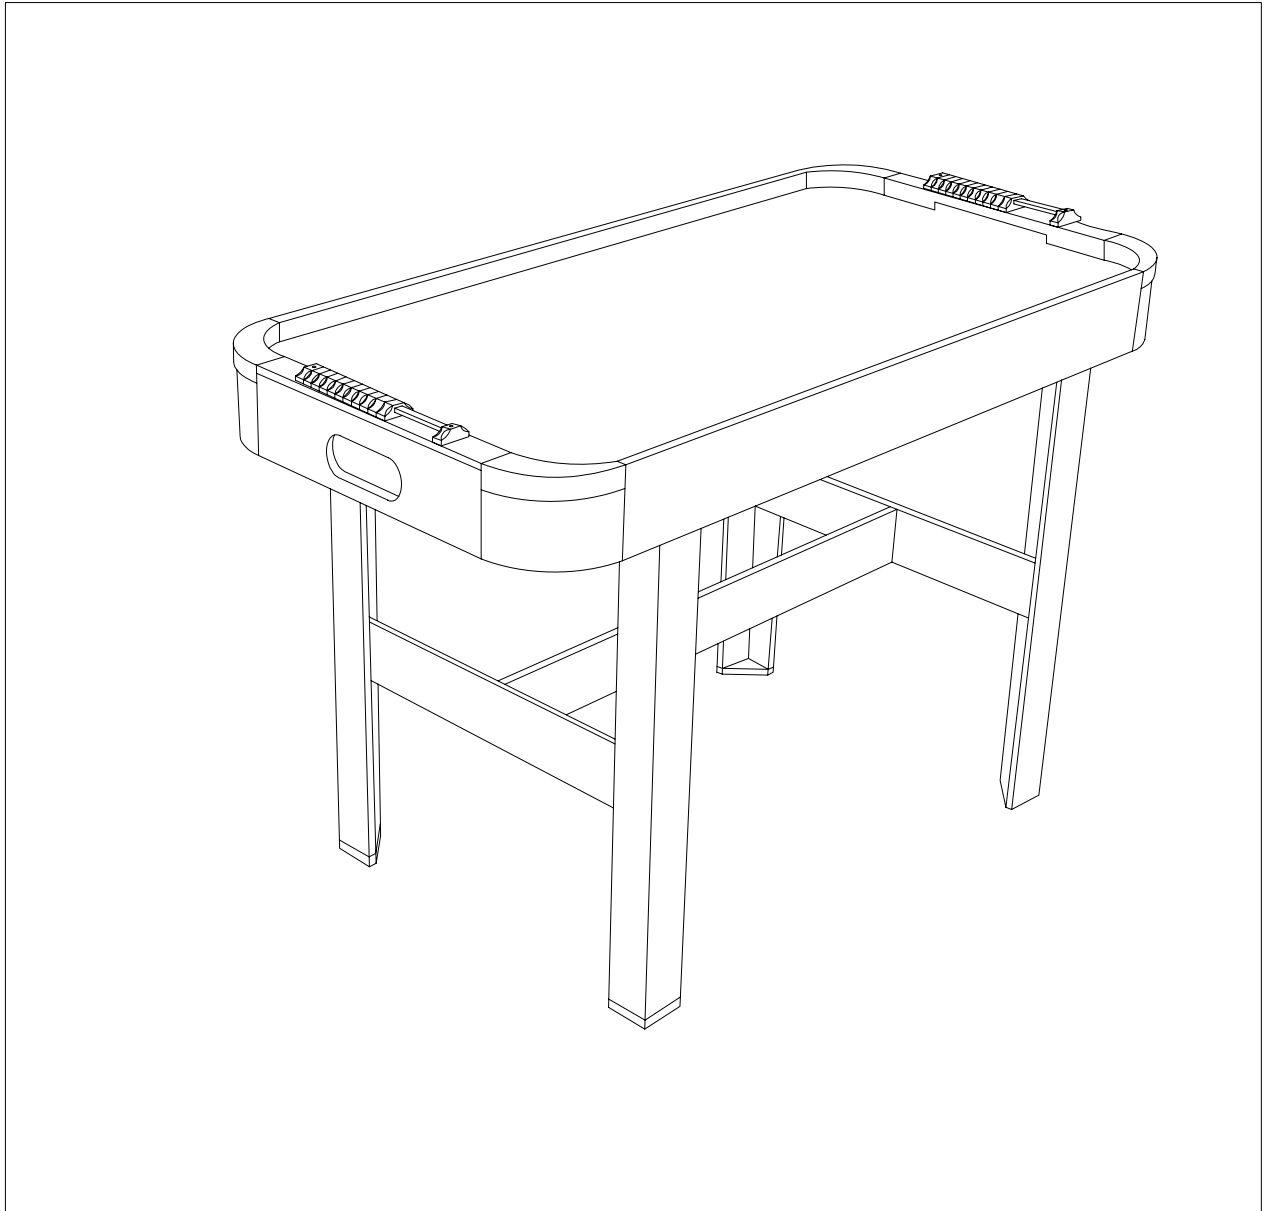

AIR HOCKEY

ITEM NO.:6011.004

PARTS LIST

<p>#1</p>  <p>Main Frame 1 piece</p>	<p>#2</p>  <p>Left leg 2 pieces</p>	<p>#3</p>  <p>Right leg 2 pieces</p>	<p>#4</p>  <p>Leg end panel 2 pieces</p>
<p>#5</p>  <p>Leg long panel 1 piece</p>	<p>#6</p>  <p>Pusher 2 pieces</p>	<p>#7</p>  <p>Pusher felt sticker 2 pieces</p>	<p>#8</p>  <p>Round puck 2 pieces</p>
<p>#9</p>  <p>Slide scorer 2 pieces</p>	<p>#10</p>  <p>1/4" x 1" Bolt 12 pieces</p>	<p>#11</p>  <p>1/4" Washer 12 pieces</p>	<p>#12</p>  <p>8# x 2" Screw 4 pieces</p>
<p>#13</p>  <p>T4 x 3/4" Screw 8 pieces</p>	<p>#14</p>  <p>F4 x 1" Screw 4 pieces</p>	<p>#15</p>  <p>4mm Allen Key 1 piece</p>	