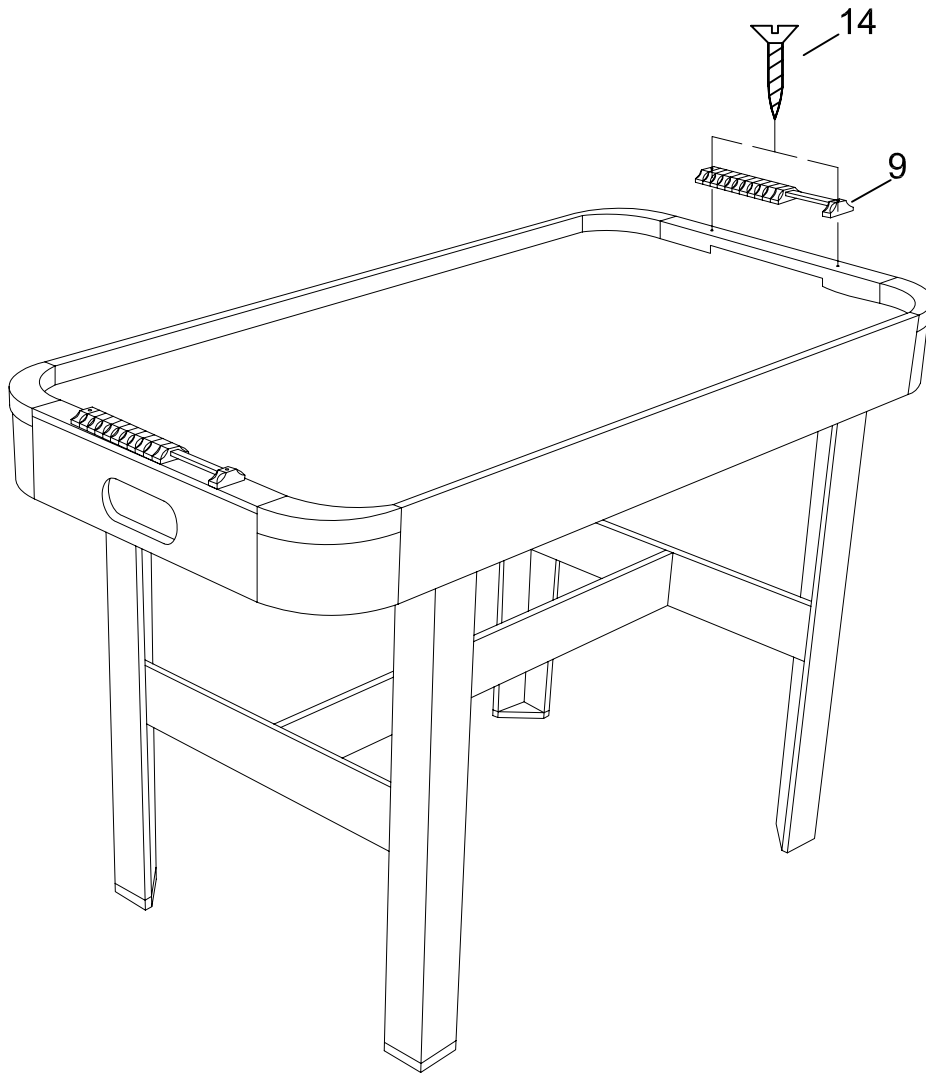

Step 2

Step 3