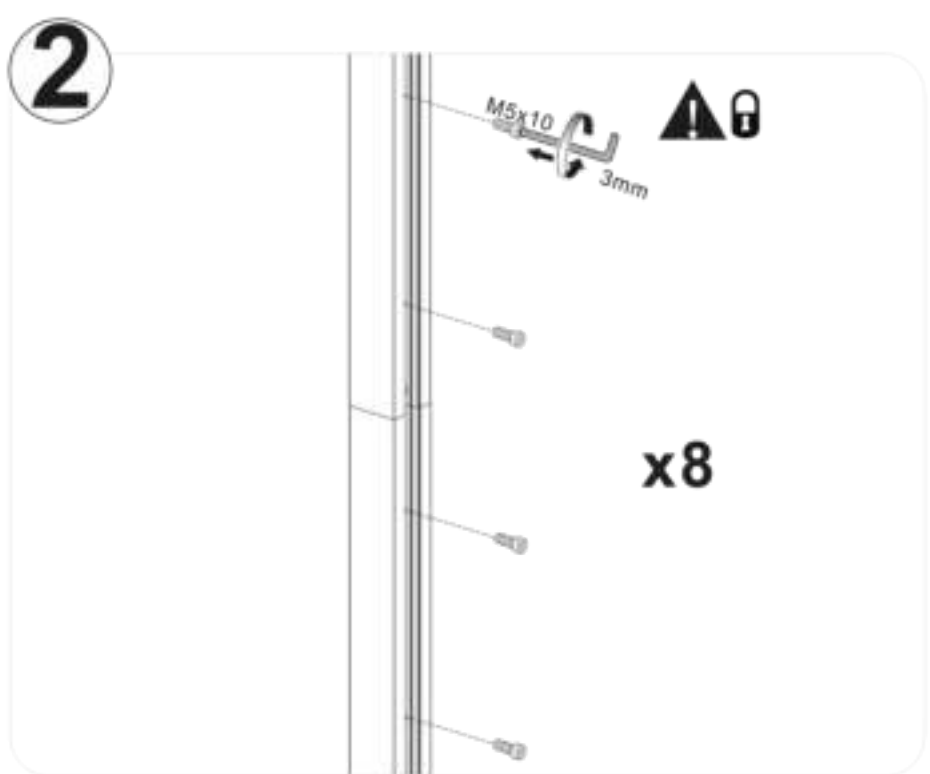

Installation Manual

A x1	B x1	C x4	D x2	E x2
F (Long) x2	G (Short) x2	H x3	I x2	J x8
K x4	L x4	M M5x30(x4)	N M4x30(x10)	O M5x10(x8)
Q M5x30(x8)				

1

2

3**x8****4****x8****8**

BARNWOODWEB