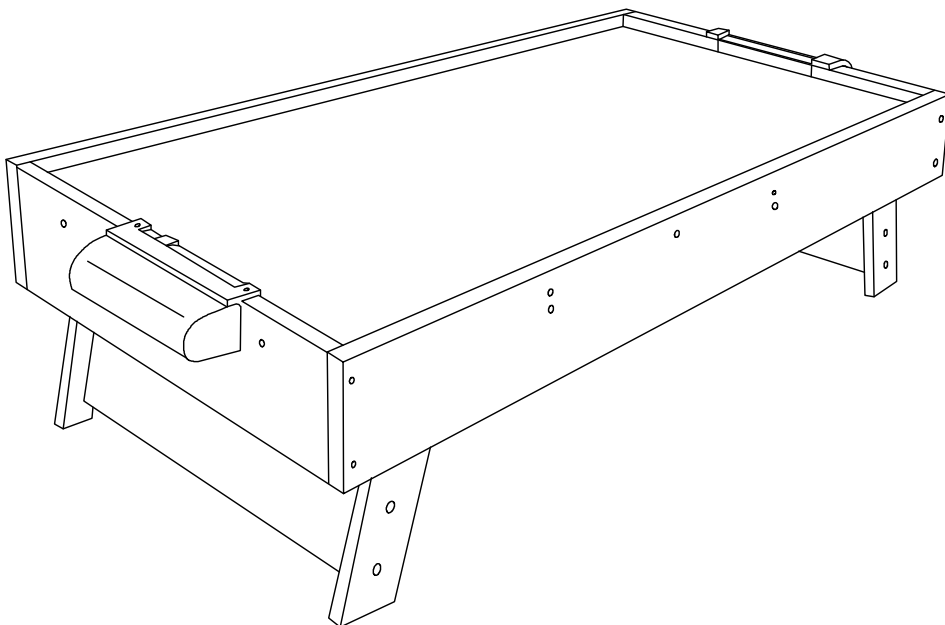

HOCKEY TABLE

THIS IS NOT A TOY!

4606. 000

4606. 001

PARTS LIST

<p>#1</p>  <p>Main Frame 1 piece</p>	<p>#2</p>  <p>Leg 2 pieces</p>	<p>#3</p>  <p>F3*5/8" screw 4 pieces</p>	<p>#4</p>  <p>1/4**19mm washer 4 pieces</p>
<p>#5</p>  <p>Goals 2 pieces</p>	<p>#6</p>  <p>1/4**1-1/2" bolt 4 pieces</p>	<p>#7</p>  <p>T4*1" screw 4 pieces</p>	<p>#8</p>  <p>Pusher 2 pieces</p>
<p>#9</p>  <p>Pusher felt sticker 2 pieces</p>	<p>#10</p>  <p>Round puck 2 pieces</p>	<p>#11</p>  <p>Allen 1 piece</p>	<p>#12</p>