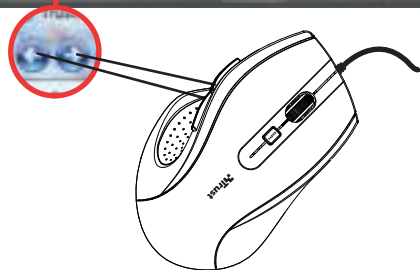

Quick Installation Guide

MaxTrack Mouse

17178

1

2

3

500 dpi
1000 dpi

4