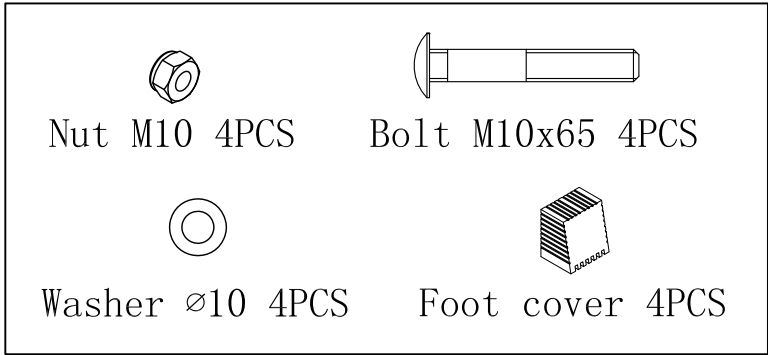

Maximum load 130KG

1

2

THE RIGHT STEP

	
Nut M10 4PCS	Bolt M10x65 4PCS
	
Washer ø10 4PCS	Bolt M8x65 1PC
	
Washer ø8 2PC	Foam 2PCS
	
Bolt M8x20 1PC	

3

Bolt M8x16 4PCS

Washer $\varnothing 8$ 4PCS