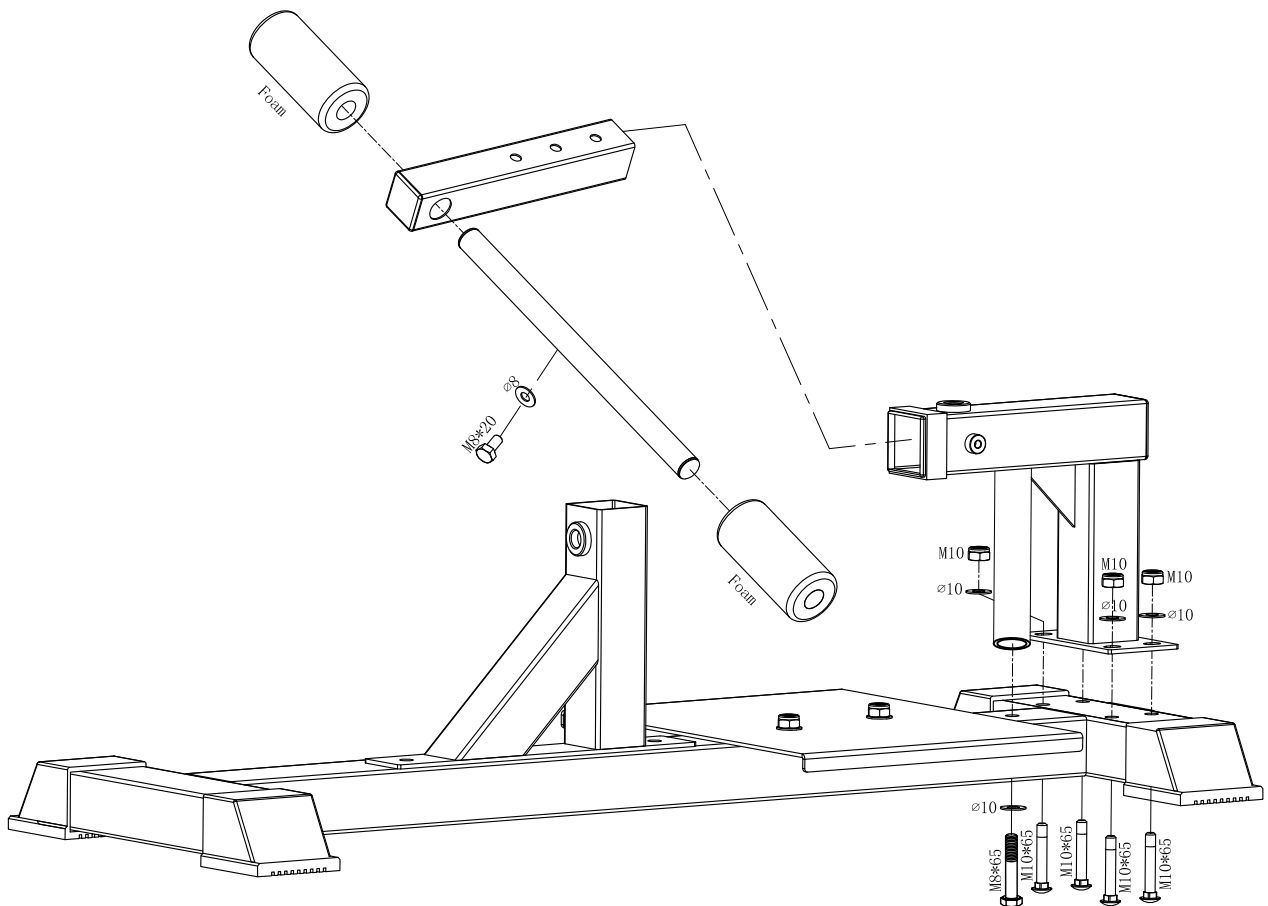

Maximum load 130KG

1

2

THE RIGHT STEP

	
Nut M10 4PCS	Bolt M10x65 4PCS
	
Washer ø10 4PCS	Bolt M8x65 1PC
	
Washer ø8 2PC	Foam 2PCS
	
Bolt M8x20 1PC	

3

Bolt M8x16 4PCS

Washer $\varnothing 8$ 4PCS