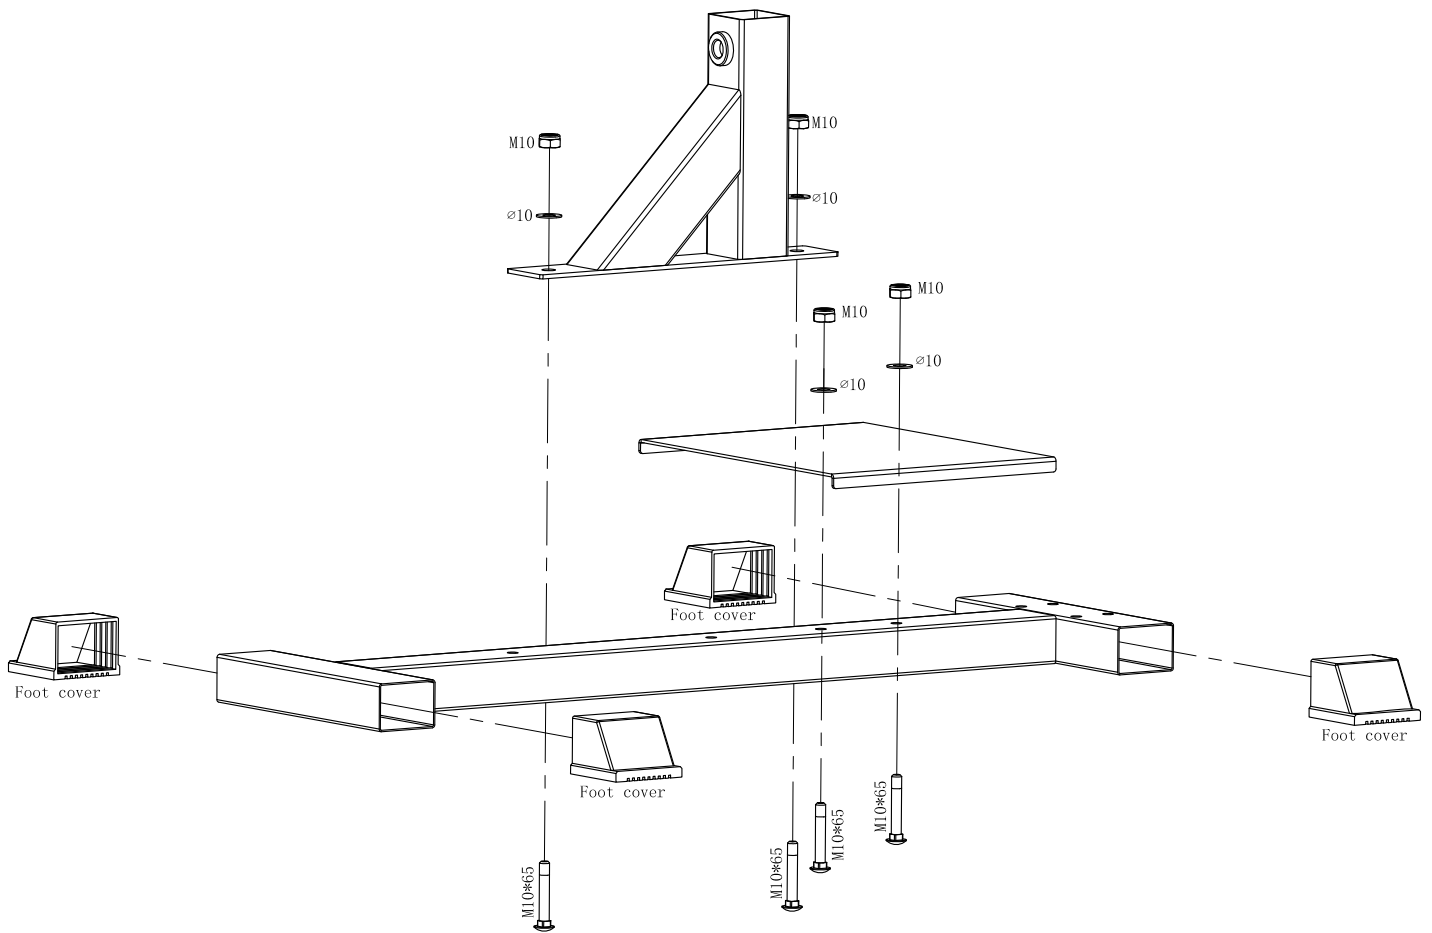

Maximum load 130KG

1

2

THE RIGHT STEP

	
Nut M10 4PCS	Bolt M10x65 4PCS
	
Washer ø10 4PCS	Bolt M8x65 1PC
	
Washer ø8 2PC	Foam 2PCS
	
Bolt M8x20 1PC	

3

Bolt M8x16 4PCS

Washer $\varnothing 8$ 4PCS