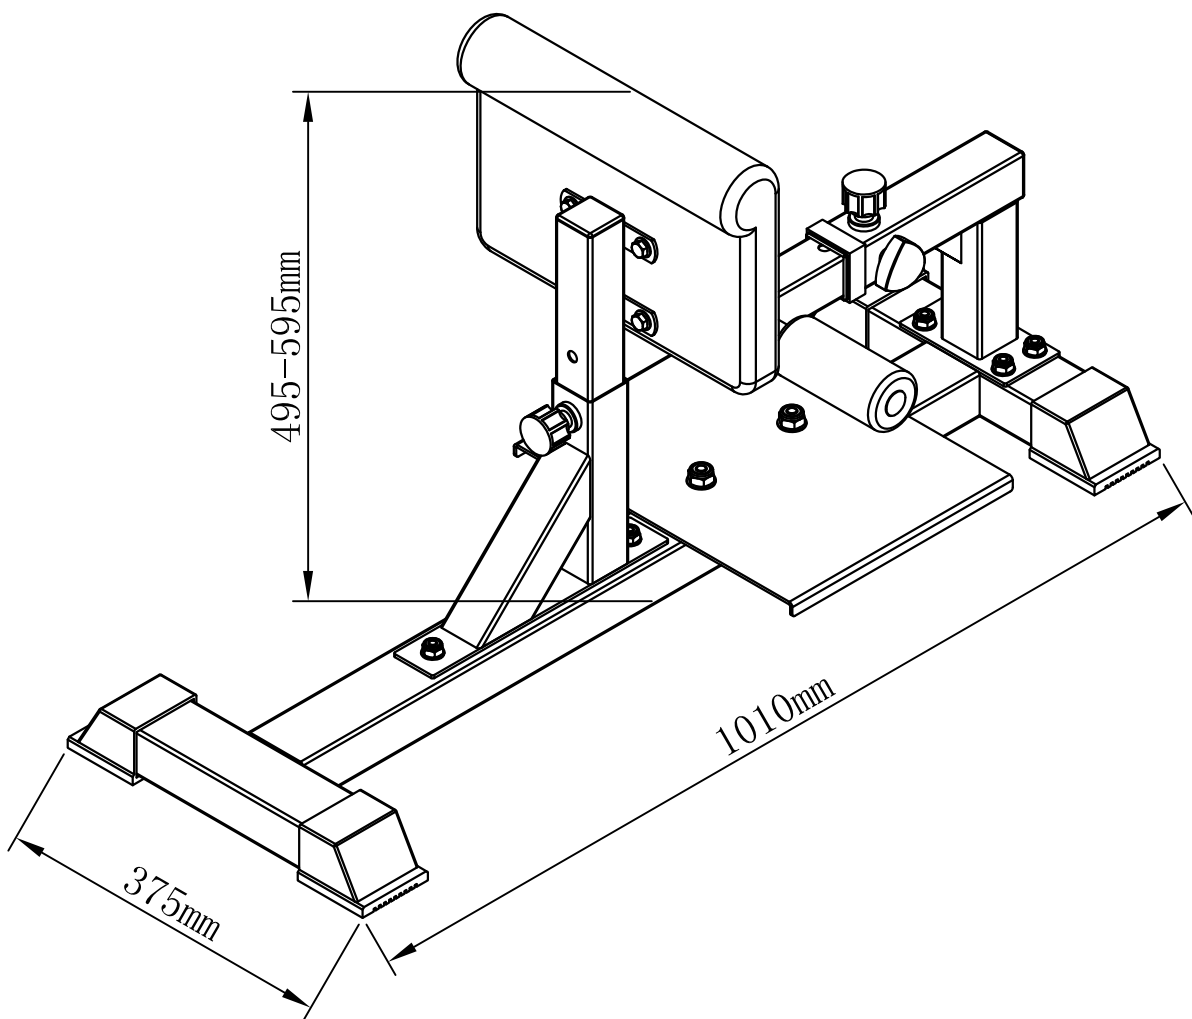

4x

Bolt M8x20

1x

Bolt M8x65

1x

Spanner

2x

GORILLA SPORTS

Maximum load 130KG

1

2

THE RIGHT STEP

	
Nut M10 4PCS	Bolt M10x65 4PCS
	
Washer ø10 4PCS	Bolt M8x65 1PC
	
Washer ø8 2PC	Foam 2PCS
	
Bolt M8x20 1PC	

3

Bolt M8x16 4PCS

Washer $\varnothing 8$ 4PCS