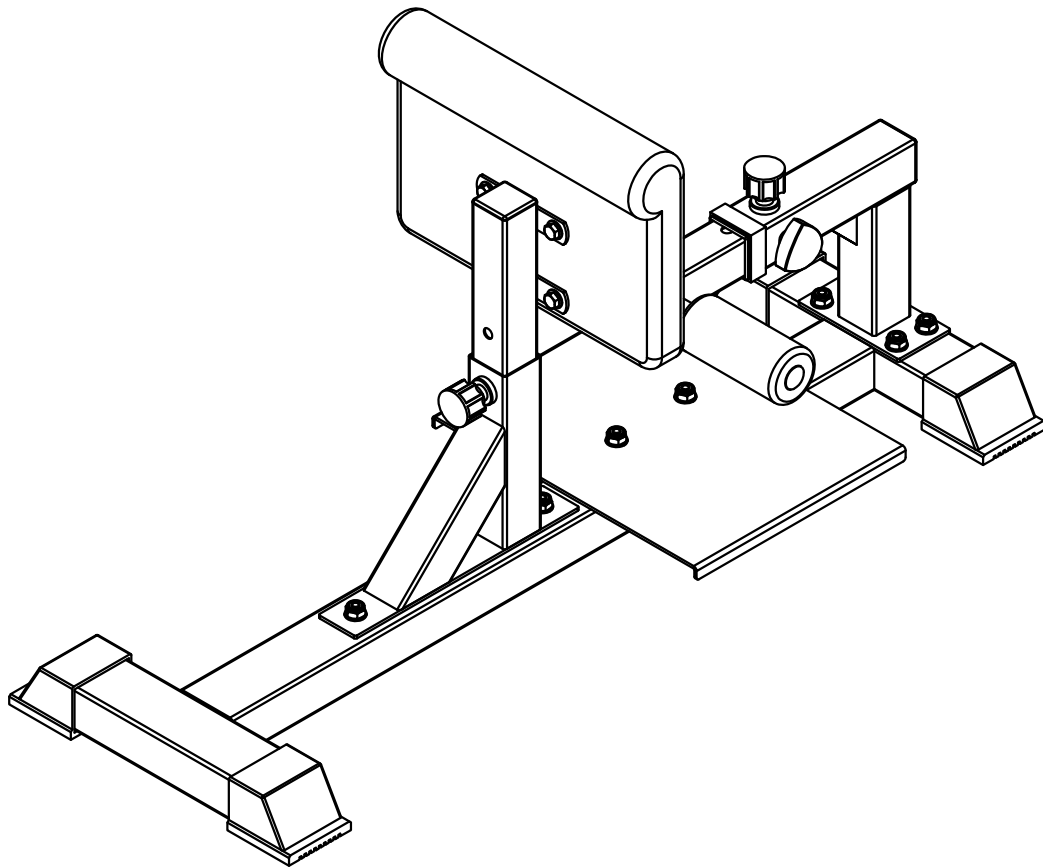

GORILLA SPORTS

Sissy Squat Machine (100576)

GORILLA SPORTS

Bolt M10*65

8x

Bolt M8x15

4x

Washer $\varnothing 10$

8x

Washer $\varnothing 8$

6x

Nut M10

8x

Foam

2x

Foam

4x

Bolt M8x20

1x

Bolt M8x65

1x

Spanner

2x

GORILLA SPORTS

Maximum load 130KG

1

2

THE RIGHT STEP

	
Nut M10 4PCS	Bolt M10x65 4PCS
	
Washer ø10 4PCS	Bolt M8x65 1PC
	
Washer ø8 2PC	Foam 2PCS
	
Bolt M8x20 1PC	

3

Bolt M8x16 4PCS

Washer $\varnothing 8$ 4PCS