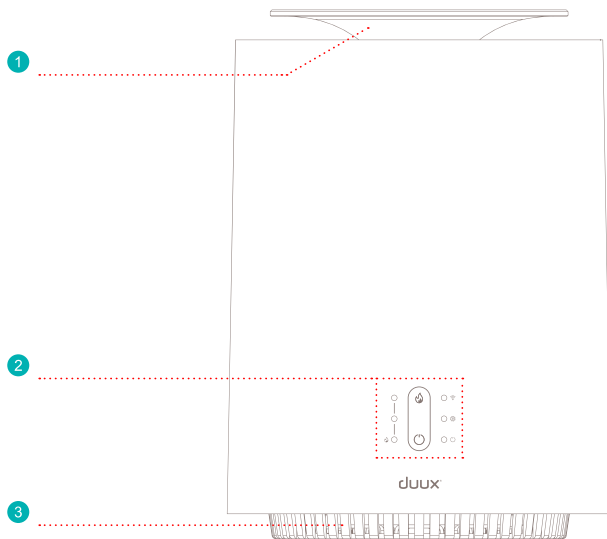

Threesixty

Smart ceramic heater

User manual

DUUX®

4
9
9
10
10
8
13

Use

Installation

Children and disabled

Maintenance

Storage & transport

Main parts

Control panel

Buttons

Wifi

Apple

Android