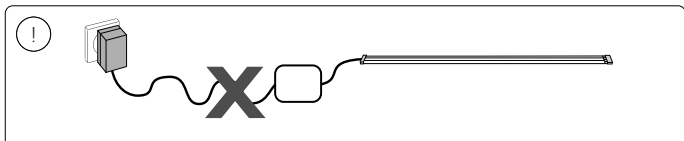

click

OK

Not OK

LED!

Not OK

Min. 90°

X

X

To connect your new Hue luminaire, select the installation instruction (A or B) that is applicable for you.

Discover

For more information visit
philips-hue.com

B**1****2****3****4****5**

www.philips-hue.com/philiphueapp