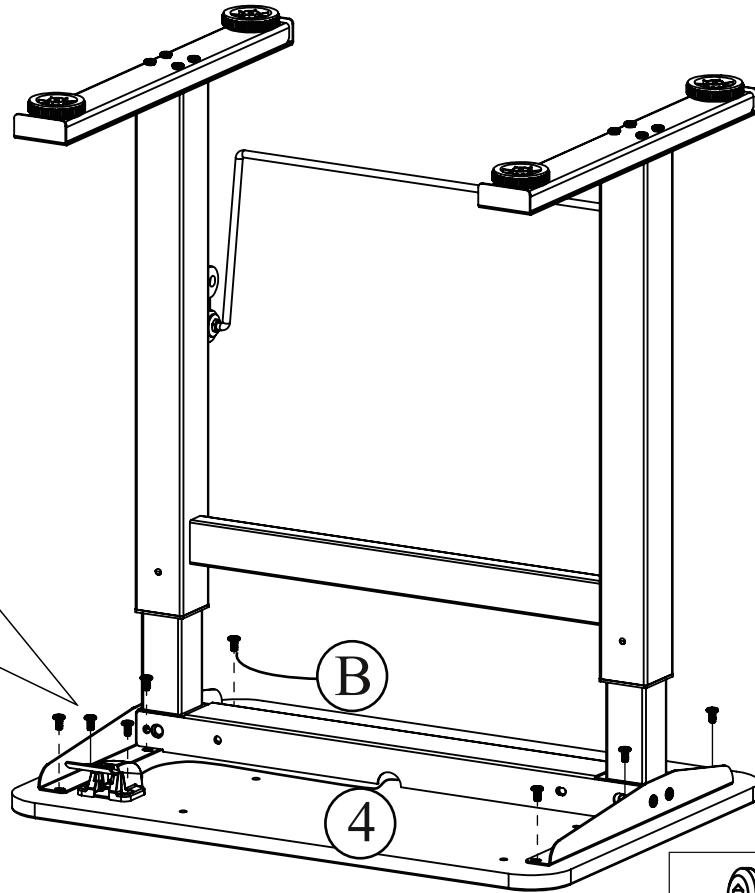

# ASSEMBLY INSTRUCTION

	Bx12	M6x12mm		Cx8	M6x40mm
	Fx1	4mm		Hx2	
	Ix2	M4x13mm		Jx1	

1

2

3

Bx8

Fx1

4

# Operating Manual

Attention: it is recommended not to exceed a maximum of 6KG on desk top to allow for easy lifting.

Lift the paddle for lifting the table top.

Lift the paddle and press the table top for downward operation.