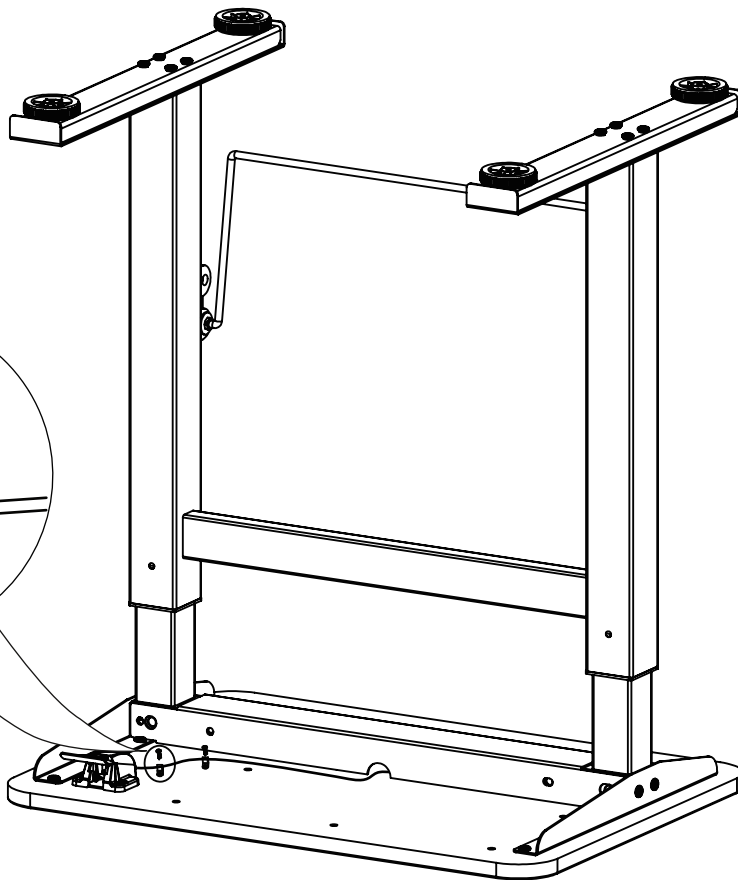

# ASSEMBLY INSTRUCTION

	Bx12	M6x12mm		Cx8	M6x40mm
	Fx1	4mm		Hx2	
	Ix2	M4x13mm		Jx1	

1

2

3

Bx8

Fx1

4

# Operating Manual

Attention: it is recommended not to exceed a maximum of 6KG on desk top to allow for easy lifting.

Lift the paddle for lifting the table top.

Lift the paddle and press the table top for downward operation.