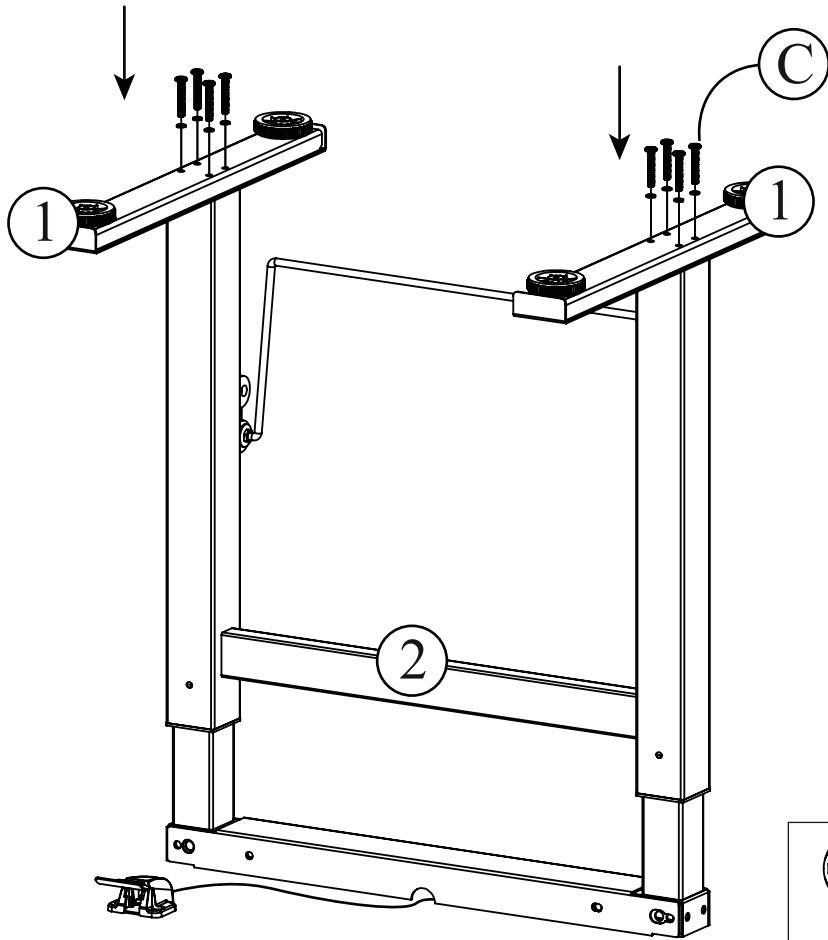

# ASSEMBLY INSTRUCTION

	Bx12	M6x12mm		Cx8	M6x40mm
	Fx1	4mm		Hx2	
	Ix2	M4x13mm		Jx1	

1

2

3

Bx8

Fx1

4

# Operating Manual

Attention: it is recommended not to exceed a maximum of 6KG on desk top to allow for easy lifting.

Lift the paddle for lifting the table top.

Lift the paddle and press the table top for downward operation.