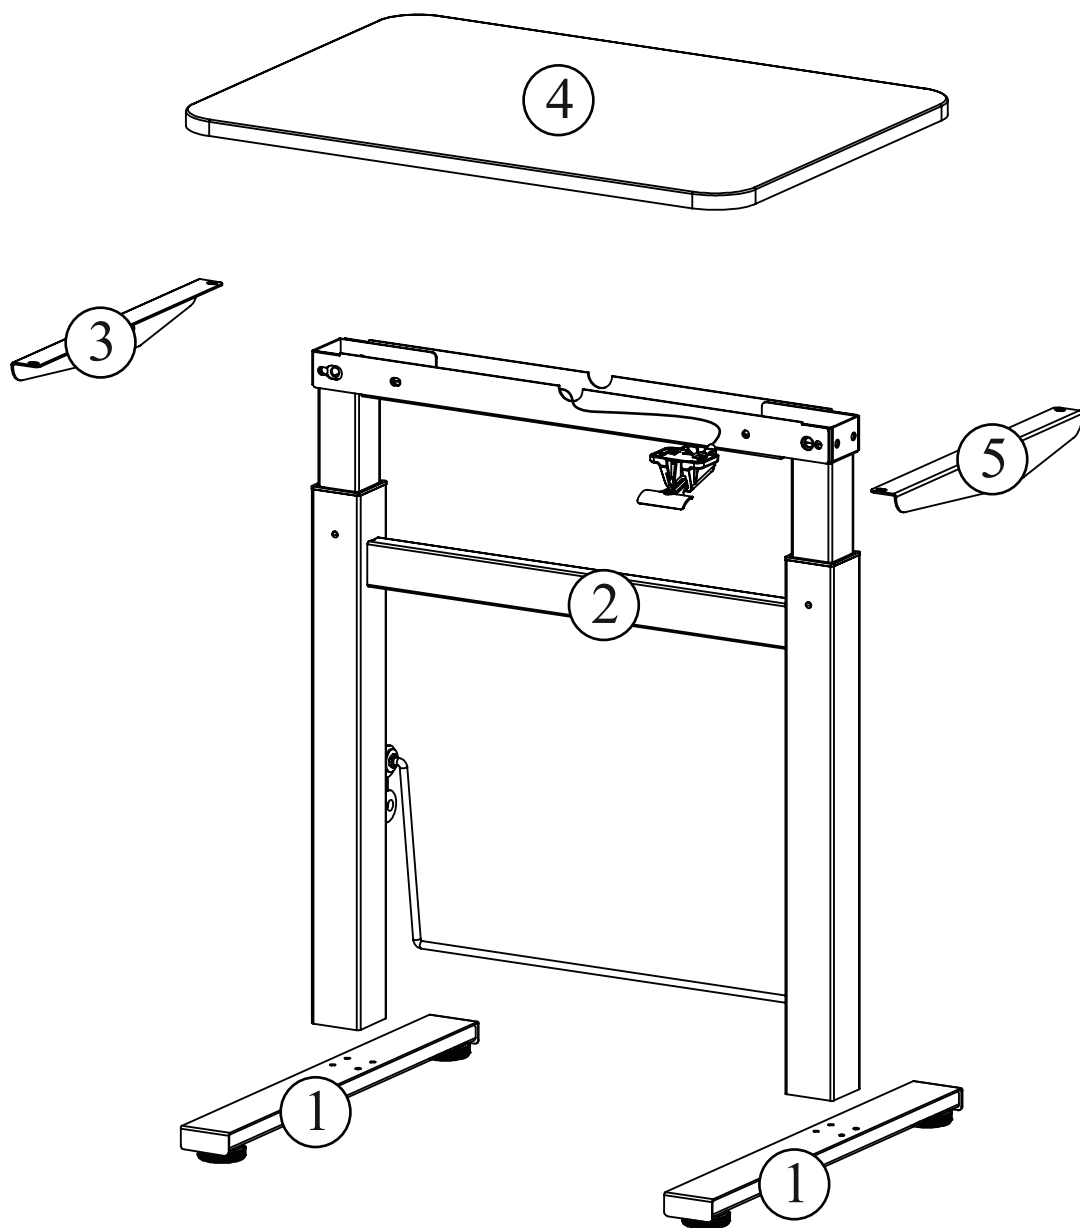

# ASSEMBLY INSTRUCTION

	Bx12	M6x12mm		Cx8	M6x40mm
	Fx1	4mm		Hx2	
	Ix2	M4x13mm		Jx1	

1

2

3

Bx8

Fx1

4

# Operating Manual

Attention: it is recommended not to exceed a maximum of 6KG on desk top to allow for easy lifting.

Lift the paddle for lifting the table top.

Lift the paddle and press the table top for downward operation.