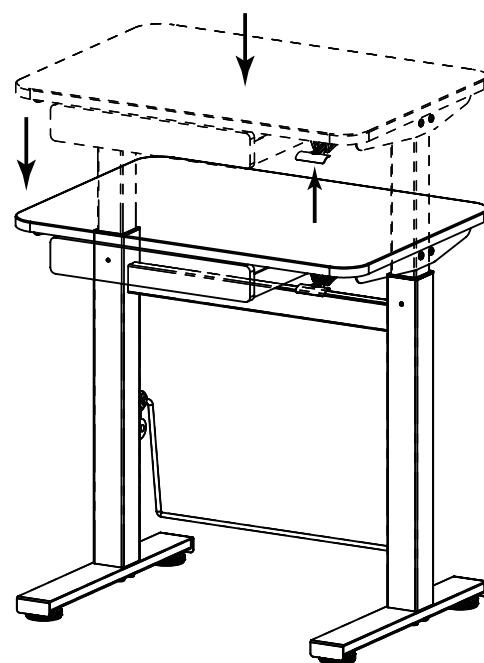

# Operating Manual

Attention: it is recommended not to exceed a maximum of 6KG on desk top to allow for easy lifting.

Lift the paddle for lifting the table top.

Lift the paddle and press the table top for downward operation.