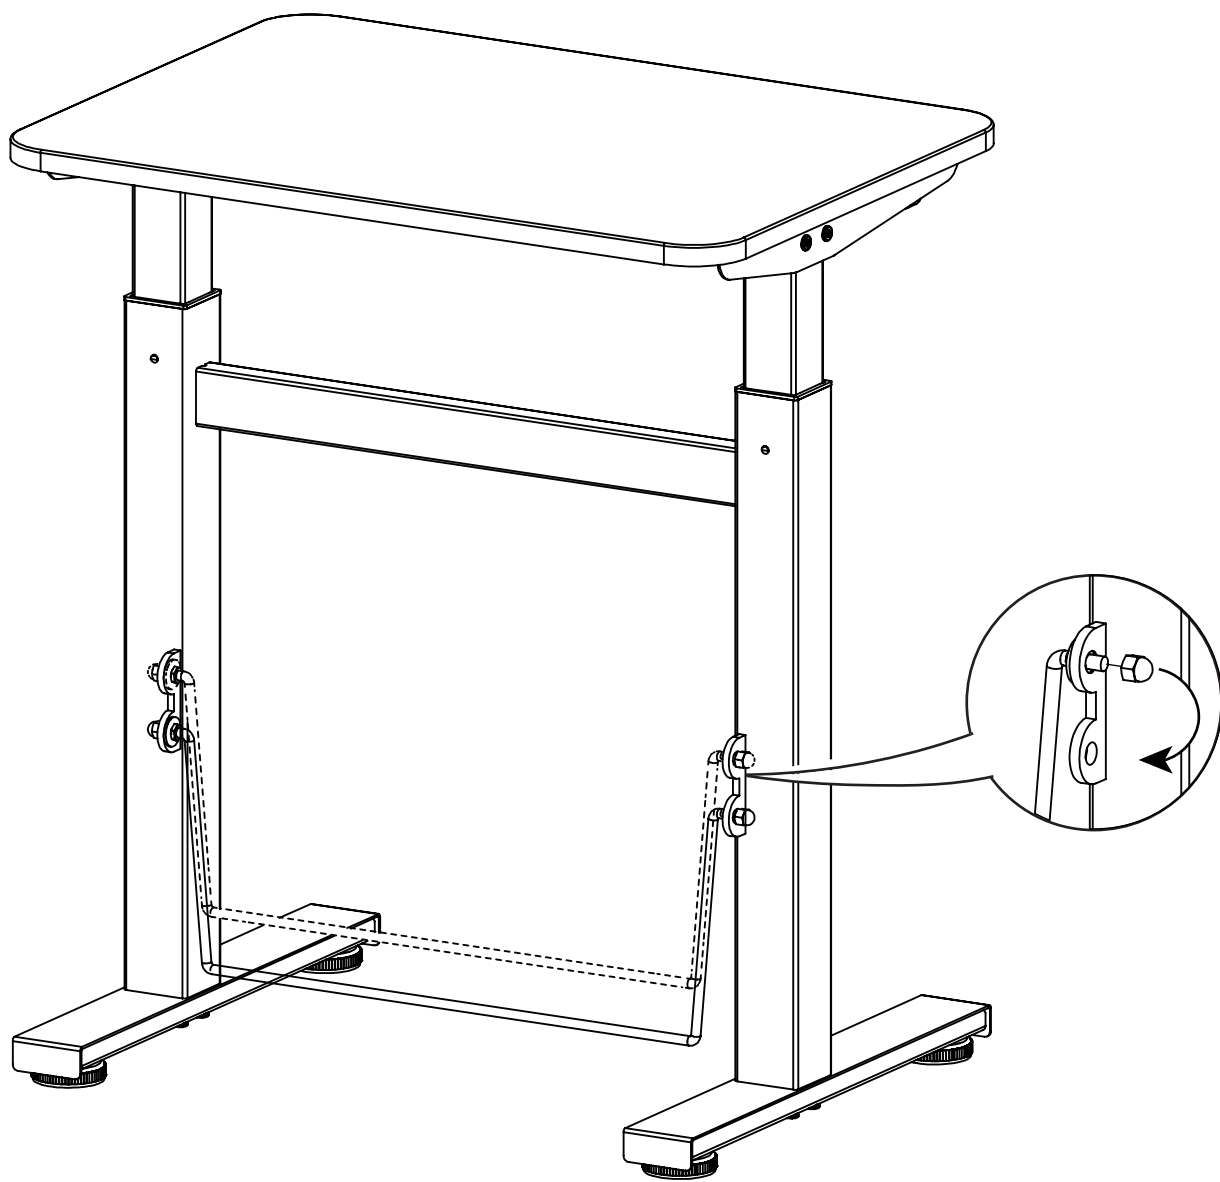

# ASSEMBLY INSTRUCTION

	Bx12	M6x12mm		Cx8	M6x40mm
	Fx1	4mm		Hx2	
	Ix2	M4x13mm		Jx1	

1

2

3

Bx8

Fx1

4

# Operating Manual

Attention: it is recommended not to exceed a maximum of 6KG on desk top to allow for easy lifting.

Lift the paddle for lifting the table top.

Lift the paddle and press the table top for downward operation.