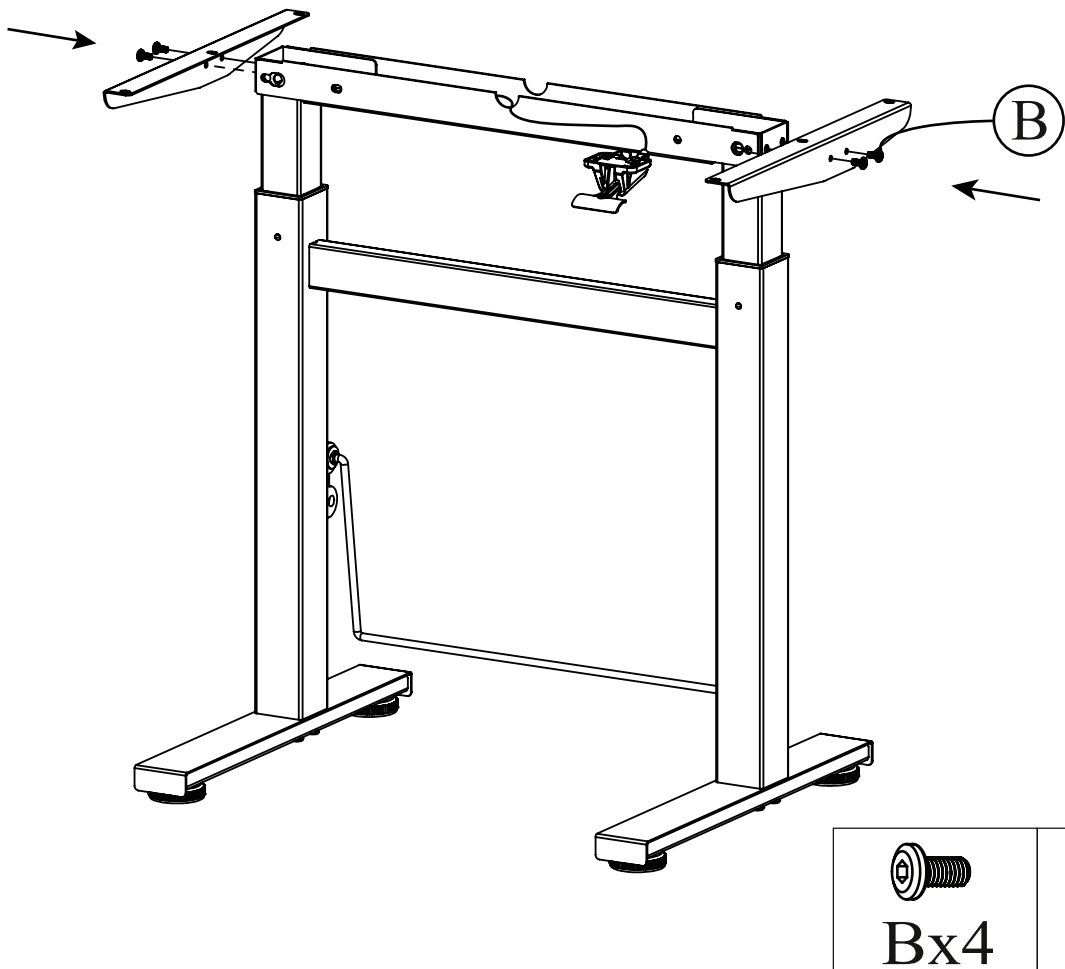

# ASSEMBLY INSTRUCTION

	Bx12	M6x12mm		Cx8	M6x40mm
	Fx1	4mm		Hx2	
	Ix2	M4x13mm		Jx1	

1

2

3

Bx8

Fx1

4

# Operating Manual

Attention: it is recommended not to exceed a maximum of 6KG on desk top to allow for easy lifting.

Lift the paddle for lifting the table top.

Lift the paddle and press the table top for downward operation.