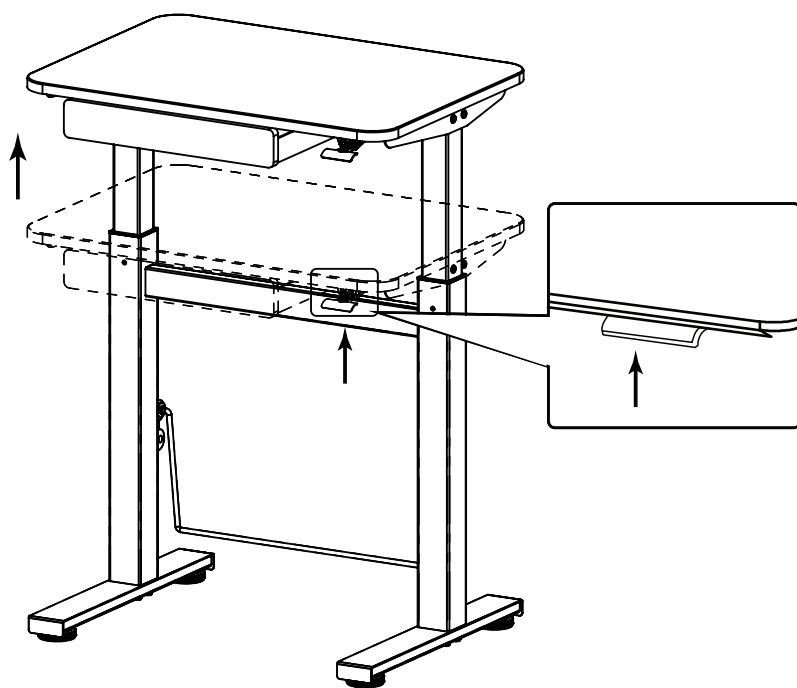

# Operating Manual

Attention: it is recommended not to exceed a maximum of 6KG on desk top to allow for easy lifting.

Lift the paddle for lifting the table top.

Lift the paddle and press the table top for downward operation.