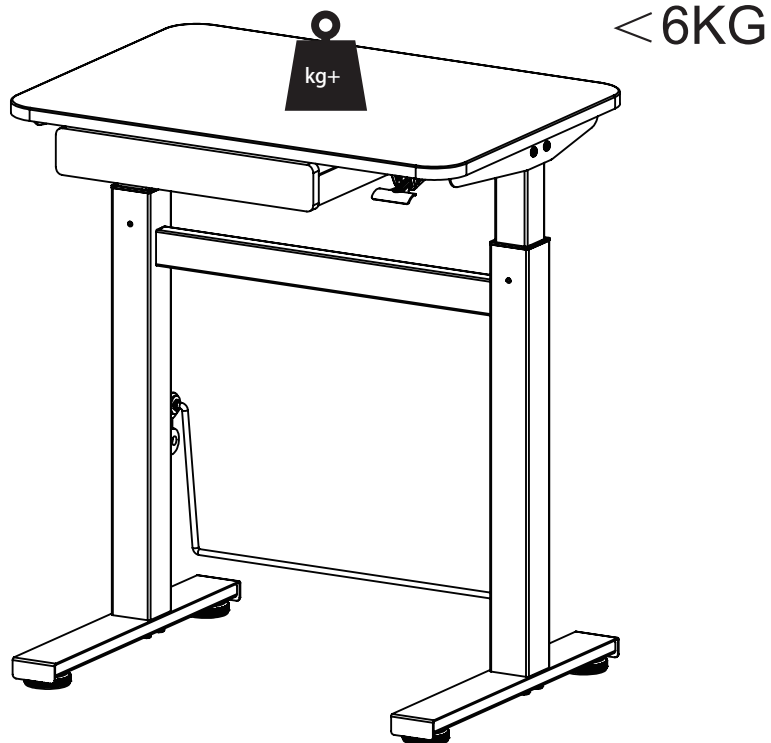

# ASSEMBLY INSTRUCTION

	Bx12	M6x12mm		Cx8	M6x40mm
	Fx1	4mm		Hx2	
	Ix2	M4x13mm		Jx1	

1

2

3

Bx8

Fx1

4

# Operating Manual

Attention: it is recommended not to exceed a maximum of 6KG on desk top to allow for easy lifting.

Lift the paddle for lifting the table top.

Lift the paddle and press the table top for downward operation.