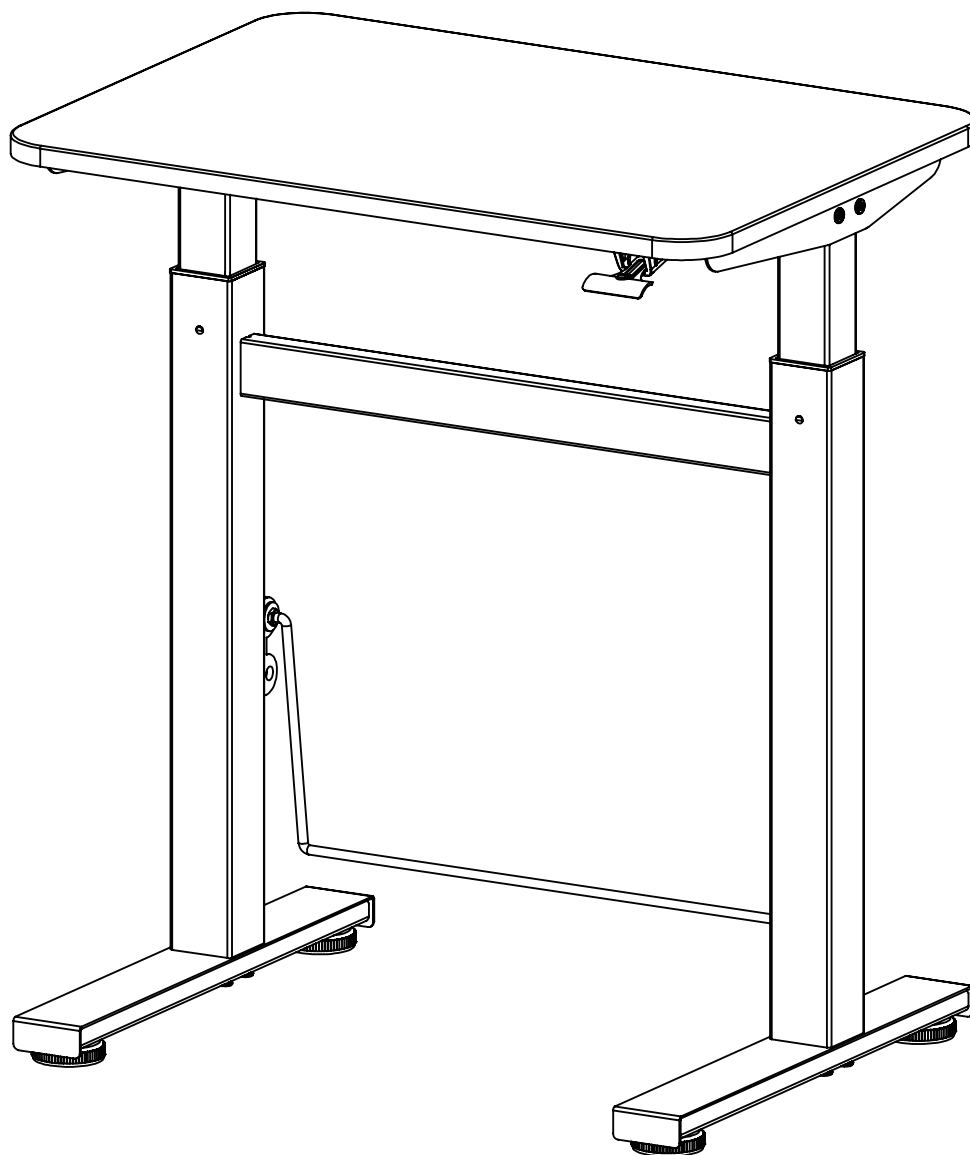

# ASSEMBLY INSTRUCTION

	Bx12	M6x12mm		Cx8	M6x40mm
	Fx1	4mm		Hx2	
	Ix2	M4x13mm		Jx1	

1

2

3

Bx8

Fx1

4

# Operating Manual

Attention: it is recommended not to exceed a maximum of 6KG on desk top to allow for easy lifting.

Lift the paddle for lifting the table top.

Lift the paddle and press the table top for downward operation.